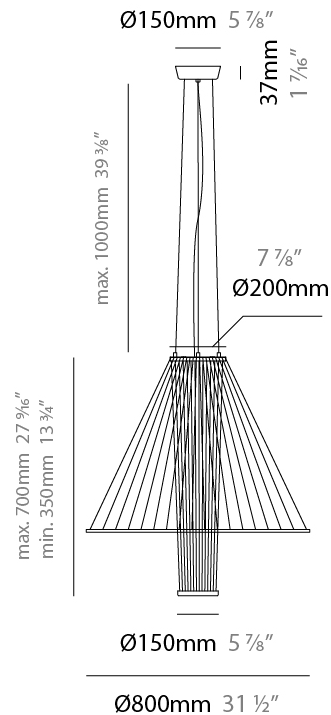

MEDUSA SUSPENSION

D111216-

base number Color
Temperature

1. To build a product code in our configurator select the specify button on the base model # product page
2. To build a manual product code on this datasheet choose from the options listed below in blue font and add the suffix to the base model #

GENERAL

Series: Medusa
Partner: Ole
Division: Design
Installation: Suspension
Product Type: Pendant
Mounting Location: Ceiling
Light Distribution: Adjustable

PHYSICAL

Shape: Abstract
Diameter (mm): 800
Diameter (in): 31 1/2
Height (mm): 350 - 700
Height (in): 13 3/4
Max. Overall Height (mm): 1700
Max. Overall Height (in): 66 15/16
Fixture Finish: MBK
Holder Finish: BLK
Fixture Material: Fabric Cord / Metal
Primary Material: Fabric - Recycled
Cable Details: 1000mm/39 3/8" Transparent Cable
Upon Request: Other fabric cord colors available upon request (see downloadable finish chart)

ELECTRICAL

Lamp Type: LED
Input Wattage (W): 10
Dimming: Non-Dimmable
Driver Included: Yes
Driver Location: Integrated
Driver Type: Constant Current - Universal
Driver Class: Class 2
Input Voltage (V): 120
Constant Current (MA): 350

LED

Color Temperature (°K): 3000 / 4000
Max. Delivered Lumen (lm): 958 / 1003
CRI: >82 CRI
Lamp Life (hrs): 50000

OPTICAL

RATINGS AND CERTIFICATIONS

Certified By: Certified for North American Standards
IP rating: IP20

PROJECT
TYPE
SPECIFIER
QUANTITY
DATE