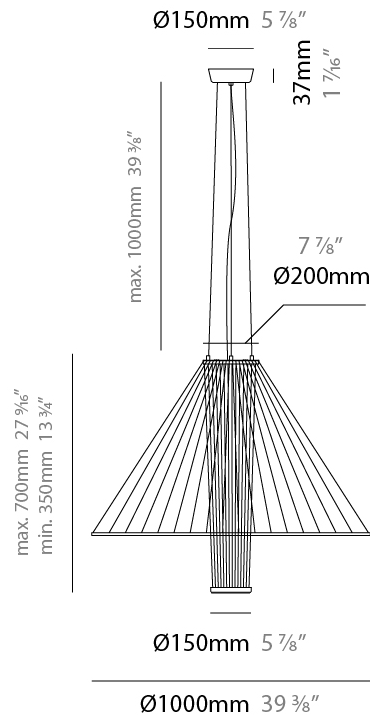

MEDUSA SUSPENSION

D111217-

base number Color
Temperature

1. To build a product code in our configurator select the specify button on the base model # product page
2. To build a manual product code on this datasheet choose from the options listed below in blue font and add the suffix to the base model #

GENERAL

Series: Medusa
Partner: Ole
Division: Design
Installation: Suspension
Product Type: Pendant
Mounting Location: Ceiling
Light Distribution: Adjustable

PHYSICAL

Shape: Abstract
Diameter (mm): 1000
Diameter (in): 39 ³/₈
Height (mm): 350 - 700
Height (in): 13 ³/₄
Max. Overall Height (mm): 1700
Max. Overall Height (in): 66 ¹⁵/₁₆
Fixture Finish: MBK
Holder Finish: BLK
Fixture Material: Fabric Cord / Metal
Primary Material: Fabric - Recycled
Cable Details: 1000mm/39 3/8" Transparent Cable
Upon Request: Other fabric cord colors available upon request (see downloadable finish chart)

ELECTRICAL

Lamp Type: LED
Input Wattage (W): 10
Dimming: Non-Dimmable
Driver Included: Yes
Driver Location: Integrated
Driver Type: Constant Current - Universal
Driver Class: Class 2
Input Voltage (V): 120
Constant Current (MA): 350

LED

Color Temperature (°K): 3000 / 4000
Max. Delivered Lumen (lm): 958 / 1003
CRI: >82 CRI
Lamp Life (hrs): 50000

OPTICAL

RATINGS AND CERTIFICATIONS

Certified By: Certified for North American Standards
IP rating: IP20

PROJECT
TYPE
SPECIFIER
QUANTITY
DATE