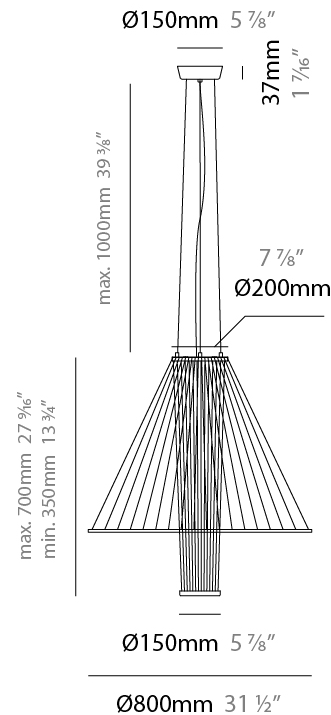

MEDUSA SUSPENSION

D111216-

base number Color
Temperature

1. To build a product code in our configurator select the specify button on the base model # product page
2. To build a manual product code on this datasheet choose from the options listed below in blue font and add the suffix to the base model #

GENERAL

Series: Medusa
Partner: Ole
Division: Design
Installation: Suspension
Product Type: Pendant
Mounting Location: Ceiling
Light Distribution: Adjustable

PHYSICAL

Shape: Abstract
Diameter (mm): 800
Diameter (in): 31 1/2
Height (mm): 350 - 700
Height (in): 13 3/4
Max. Overall Height (mm): 1700
Max. Overall Height (in): 66 15/16
Fixture Finish: MBK
Holder Finish: BLK
Fixture Material: Fabric Cord / Metal
Primary Material: Fabric - Recycled
Cable Details: 1000mm/39 3/8" Transparent Cable
Upon Request: Other fabric cord colors available upon request (see downloadable finish chart)

ELECTRICAL

Lamp Type: LED
Input Wattage (W): 10
Dimming: Non-Dimmable
Driver Included: Yes
Driver Location: Integrated
Driver Type: Constant Current - Universal
Driver Class: Class 2
Input Voltage (V): 120
Constant Current (MA): 350

LED

Color Temperature (°K): 3000 / 4000
Max. Delivered Lumen (lm): 958 / 1003
CRI: >82 CRI
Lamp Life (hrs): 50000

OPTICAL

RATINGS AND CERTIFICATIONS

Certified By: Certified for North American Standards
IP rating: IP20

PROJECT
TYPE
SPECIFIER
QUANTITY
DATE