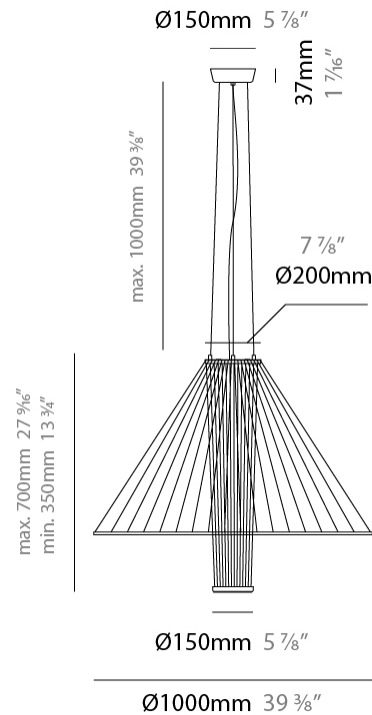

MEDUSA SUSPENSION

D111217-

base number Color
Temperature

1. To build a product code in our configurator select the specify button on the base model # product page
2. To build a manual product code on this datasheet choose from the options listed below in blue font and add the suffix to the base model #

GENERAL

Series: Medusa
Partner: Ole
Division: Design
Installation: Suspension
Product Type: Pendant
Mounting Location: Ceiling
Light Distribution: Adjustable

PHYSICAL

Shape: Abstract
Diameter (mm): 1000
Diameter (in): 39 3/8
Height (mm): 350 - 700
Height (in): 13 3/4
Max. Overall Height (mm): 1700
Max. Overall Height (in): 66 15/16
Fixture Finish: MBK
Holder Finish: BLK
Fixture Material: Fabric Cord / Metal
Primary Material: Fabric - Recycled
Cable Details: 1000mm/39 3/8" Transparent Cable
Upon Request: Other fabric cord colors available upon request (see downloadable finish chart)

ELECTRICAL

Lamp Type: LED
Input Wattage (W): 10
Dimming: Non-Dimmable
Driver Included: Yes
Driver Location: Integrated
Driver Type: Constant Current - Universal
Driver Class: Class 2
Input Voltage (V): 120
Constant Current (MA): 350

LED

Color Temperature (°K): 3000 / 4000
Max. Delivered Lumen (lm): 958 / 1003
CRI: >82 CRI
Lamp Life (hrs): 50000

OPTICAL

RATINGS AND CERTIFICATIONS

Certified By: Certified for North American Standards
IP rating: IP20

PROJECT
TYPE
SPECIFIER
QUANTITY
DATE