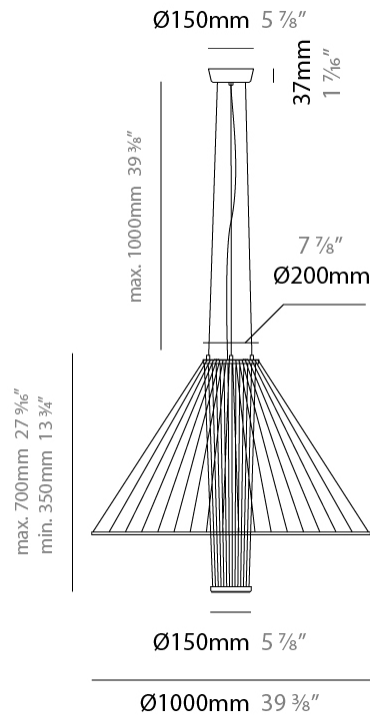

MEDUSA SUSPENSION

D111217-

base number Color
Temperature

1. To build a product code in our configurator select the specify button on the base model # product page
2. To build a manual product code on this datasheet choose from the options listed below in blue font and add the suffix to the base model #

GENERAL

Series: Medusa
Partner: Ole
Division: Design
Installation: Suspension
Product Type: Pendant
Mounting Location: Ceiling
Light Distribution: Adjustable

PHYSICAL

Shape: Abstract
Diameter (mm): 1000
Diameter (in): 39 ³/₈"
Height (mm): 350 - 700
Height (in): 13 ³/₄"
Max. Overall Height (mm): 1700
Max. Overall Height (in): 66 ¹⁵/₁₆"
Fixture Finish: MBK
Holder Finish: BLK
Fixture Material: Fabric Cord / Metal
Primary Material: Fabric - Recycled
Cable Details: 1000mm/39 3/8" Transparent Cable
Upon Request: Other fabric cord colors available upon request (see downloadable finish chart)

ELECTRICAL

Lamp Type: LED
Input Wattage (W): 10
Dimming: Non-Dimmable
Driver Included: Yes
Driver Location: Integrated
Driver Type: Constant Current - Universal
Driver Class: Class 2
Input Voltage (V): 120
Constant Current (MA): 350

LED

Color Temperature (°K): 3000 / 4000
Max. Delivered Lumen (lm): 958 / 1003
CRI: >82 CRI
Lamp Life (hrs): 50000

OPTICAL

RATINGS AND CERTIFICATIONS

Certified By: Certified for North American Standards
IP rating: IP20

PROJECT
TYPE
SPECIFIER
QUANTITY
DATE