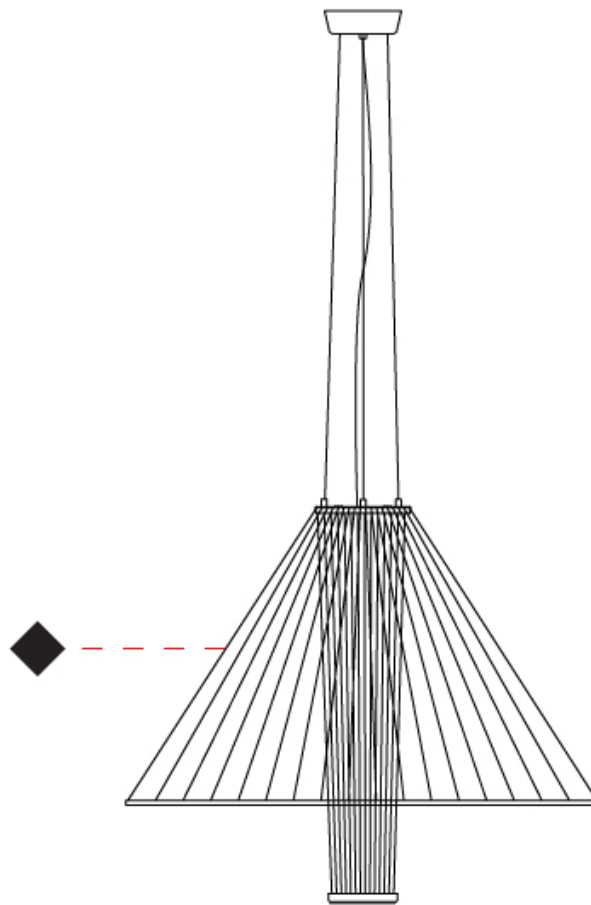

D111217-

PROJECT

TYPE

SPECIFIER

QUANTITY

DATE

D