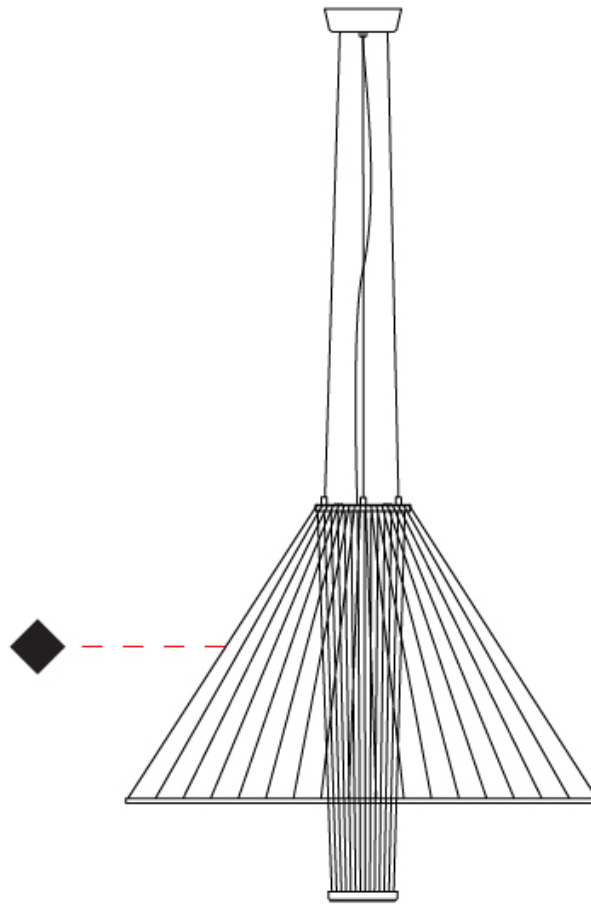

D111217-

PROJECT

TYPE

SPECIFIER

QUANTITY

DATE

D