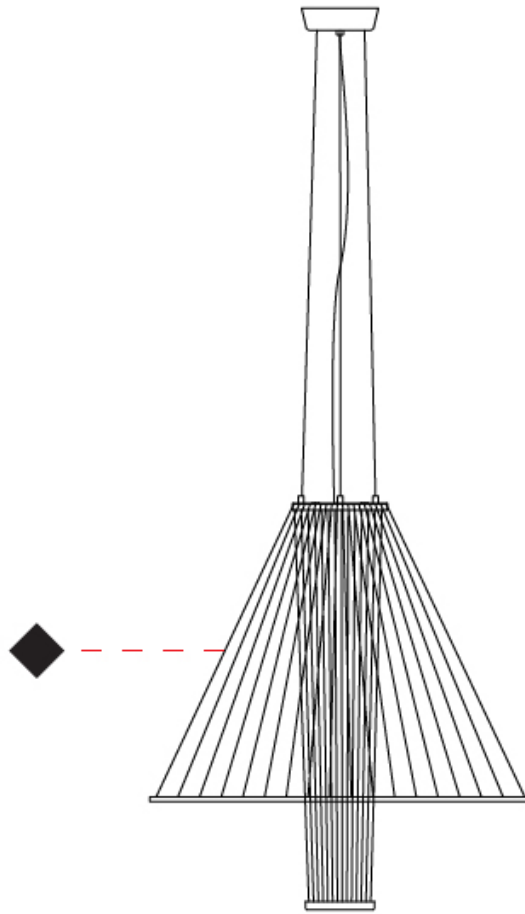

MEDUSA SUSPENSION

D111216-

PROJECT

TYPE

SPECIFIER

QUANTITY

DATE

D