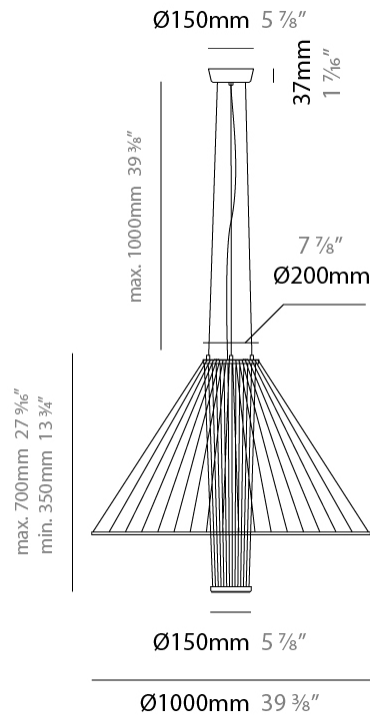

GENERAL

Series: Medusa _____
Partner: Ole _____
Division: Design _____
Installation: Suspension _____
Product Type: Pendant _____
Mounting Location: Ceiling _____
Light Distribution: Adjustable _____

PHYSICAL

Shape: Abstract _____
Diameter (mm): 1000 _____
Diameter (in): 39 ³/₈ _____
Height (mm): 350 - 700 _____
Height (in): 13 ³/₄ _____
Max. Overall Height (mm): 1700 _____
Max. Overall Height (in): 66 ¹⁵/₁₆ _____
Fixture Finish: MBK _____
Holder Finish: BLK _____
Fixture Material: Fabric Cord / Metal _____
Primary Material: Fabric - Recycled _____
Cable Details: 1000mm/39 3/8" Transparent Cable _____
Upon Request: Other fabric cord colors available upon request (see downloadable finish chart)

ELECTRICAL

Lamp Type: LED _____
Input Wattage (W): 10 _____
Dimming: Non-Dimmable _____
Driver Included: Yes _____
Driver Location: Integrated _____
Driver Type: Constant Current - Universal _____
Driver Class: Class 2 _____
Input Voltage (V): 120 _____
Constant Current (MA): 350 _____

LED

Color Temperature (°K): 3000 / 4000 _____
Max. Delivered Lumen (lm): 958 / 1003 _____
CRI: >82 CRI _____
Lamp Life (hrs): 50000 _____

OPTICAL

RATINGS AND CERTIFICATIONS

Certified By: Certified for North American Standards _____
IP rating: IP20 _____