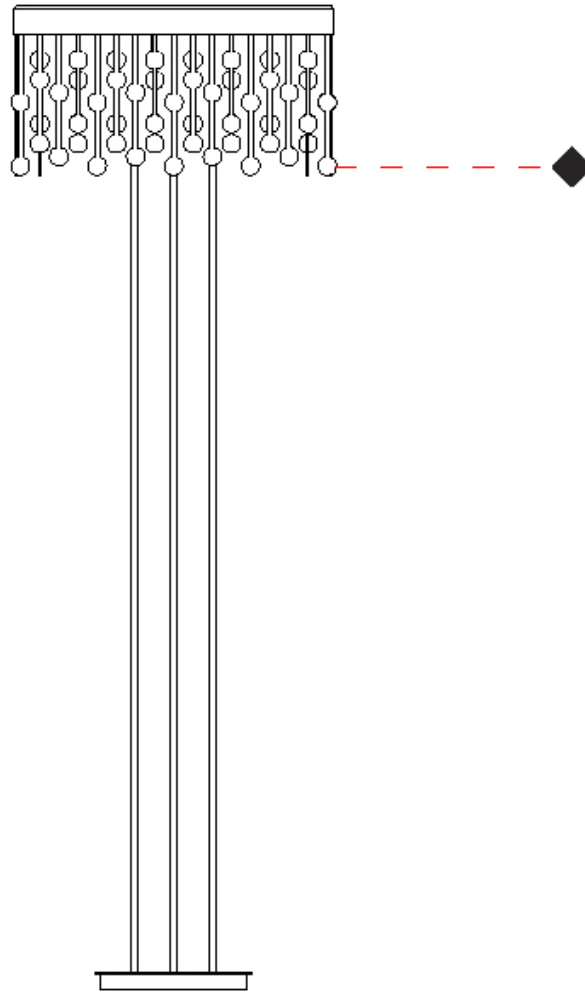

MELODY PORTABLE

D104210

PROJECT _____

TYPE _____

SPECIFIER _____

QUANTITY _____

DATE _____

D