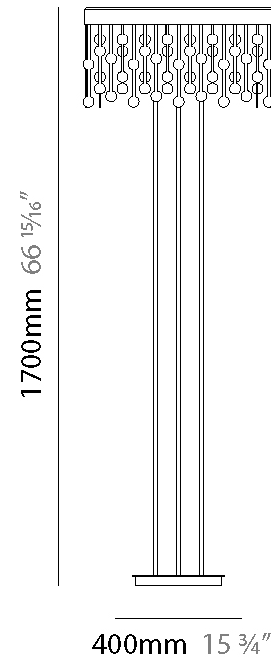

PROJECT	
TYPE	
SPECIFIER	
QUANTITY	
DATE	

MELODY PORTABLE

D104210

base number

1. To build a product code in our configurator select the specify button on the base model # product page
2. To build a manual product code on this datasheet choose from the options listed below in blue font and add the suffix to the base model #

GENERAL

Series: Melody
Brand: Quasar
Division: Design
Mounting Type: Portable
Mounting Location: Floor
Subcategory: Ambient

PHYSICAL

Shape: Abstract
Length (mm): 400
Length (in): 15 3/4
Width (mm): 400
Width (in): 15 3/4
Height (mm): 1750
Height (in): 68 7/8
Light Distribution: Omnidirectional
Weight (kg): 20
Weight (lbs): 44.09
Fixture Finish: SST
Fixture Material: Metal
Upon Request: Bolt Down

ELECTRICAL

Lamp Type: LED
Total Output Wattage (W): 24.6
Dimming: Non-Dimmable
Input Voltage (V): 120

LED

Color Temperature (°K): 2700
Max. Delivered Lumen (lm): 972
CRI: >90 CRI
Lamp Life (hrs): 50000

OPTICAL

RATINGS AND CERTIFICATIONS

Certified By: Certified for North American Standards
IP rating: IP20