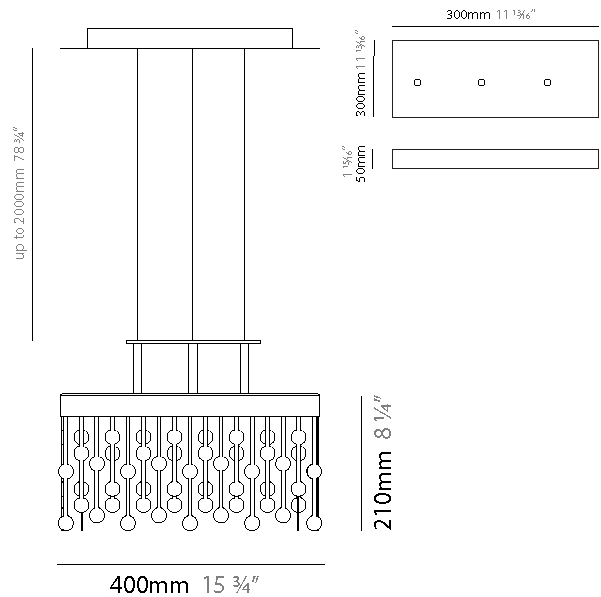

MELODY SUSPENSION

D101736

base number

PROJECT

TYPE

SPECIFIER

QUANTITY

DATE

1. To build a product code in our configurator select the specify button on the base model # product page
2. To build a manual product code on this datasheet choose from the options listed below in blue font and add the suffix to the base model #

GENERAL

Series: Melody
Partner: Quasar
Division: Design
Installation: Suspension
Product Type: Pendant
Mounting Location: Ceiling
Light Distribution: Direct

PHYSICAL

Shape: Square
Length (mm): 400
Length (in): 15 3/4
Width (mm): 400
Width (in): 15 3/4
Height (mm): 210
Height (in): 8 1/4
Max. Overall Height (mm): 1700
Max. Overall Height (in): 66 15/16
Weight (kg): 13
Weight (lbs): 28.66
Fixture Material: Metal

ELECTRICAL

Lamp Type: LED
Total Output Wattage (W): 24.6
Dimming: 0-10V Dimming / Phase Dimming (120Vac Only)
Driver Included: Yes
Driver Location: Integrated
Driver Type: Constant Voltage - Universal - Phase dimming @120Vac only
Driver Class: Class 2
Input Voltage (V): 120 - 277
Output Voltage (V): 24
Upon Request: (Not included - see components) Integral: 0-10Vdc dimming / (Included) Integral: Phase dimming @120Vac only / Non-dimming 277Vac

LED

Number of LEDs: 5 + 1
Color Temperature (°K): 2700
Max. Delivered Lumen (lm): 972
CRI: >80 CRI
Lamp Life (hrs): 50000

OPTICAL

RATINGS AND CERTIFICATIONS

Certified By: Certified for North American Standards
IP rating: IP20