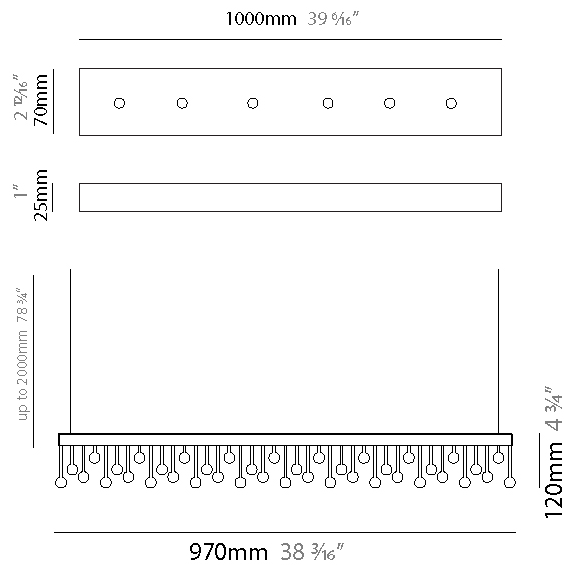

MELODY SUSPENSION

D101737

base number

1. To build a product code in our configurator select the specify button on the base model # product page
2. To build a manual product code on this datasheet choose from the options listed below in blue font and add the suffix to the base model #

GENERAL

Series: Melody
Partner: Quasar
Division: Design
Installation: Suspension
Product Type: Pendant
Mounting Location: Ceiling
Light Distribution: Direct

PHYSICAL

Shape: Rectangle
Length (mm): 970
Length (in): 38 7/16
Width (mm): 20
Width (in): 13/16
Height (mm): 120
Height (in): 4 3/4
Max. Overall Height (mm): 2120
Max. Overall Height (in): 82 11/16
Fixture Material: Metal
Cable Details: 2000mm Cable

ELECTRICAL

Lamp Type: LED
Total Output Wattage (W): 13
Dimming: 0-10V Dimming / Phase Dimming (120Vac Only)
Driver Included: Yes
Driver Location: Integrated
Driver Type: Constant Voltage - Universal - Phase dimming @120Vac only
Driver Class: Class 2
Input Voltage (V): 120 - 277
Output Voltage (V): 24
Upon Request: (Not included - see components) Remote: 0-10Vdc dimming / (Included) Integral: Phase dimming @120Vac only / Non-dimming 277Vac

LED

Color Temperature (°K): 2700
Max. Delivered Lumen (lm): 632
CRI: >90 CRI
Lamp Life (hrs): 50000

OPTICAL

RATINGS AND CERTIFICATIONS

Certified By: Certified for North American Standards
IP rating: IP20

PROJECT	
TYPE	
SPECIFIER	
QUANTITY	
DATE