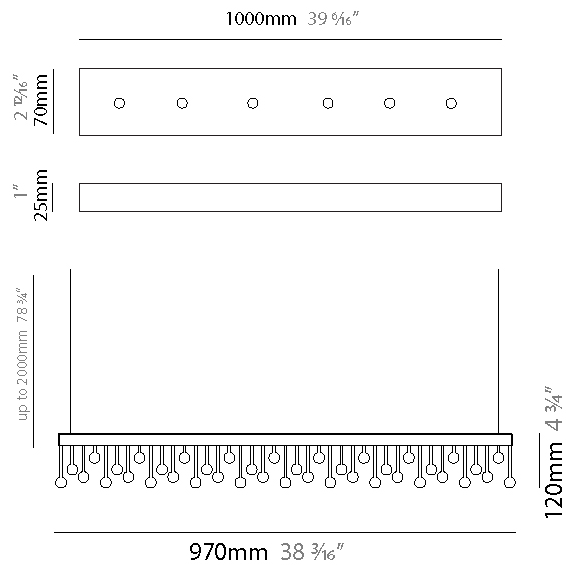

MELODY SUSPENSION

D101737

base number

1. To build a product code in our configurator select the specify button on the base model # product page
2. To build a manual product code on this datasheet choose from the options listed below in blue font and add the suffix to the base model #

GENERAL

Series: Melody
Partner: Quasar
Division: Design
Installation: Suspension
Product Type: Pendant
Mounting Location: Ceiling
Light Distribution: Direct

PHYSICAL

Shape: Rectangle
Length (mm): 970
Length (in): 38 7/16
Width (mm): 20
Width (in): 13/16
Height (mm): 120
Height (in): 4 3/4
Max. Overall Height (mm): 2120
Max. Overall Height (in): 82 11/16
Fixture Material: Metal
Cable Details: 2000mm Cable

ELECTRICAL

Lamp Type: LED
Total Output Wattage (W): 13
Dimming: 0-10V Dimming / Phase Dimming (120Vac Only)
Driver Included: Yes
Driver Location: Integrated
Driver Type: Constant Voltage - Universal - Phase dimming @120Vac only
Driver Class: Class 2
Input Voltage (V): 120 - 277
Output Voltage (V): 24
Upon Request: (Not included - see components) Remote: 0-10Vdc dimming / (Included) Integral: Phase dimming @120Vac only / Non-dimming 277Vac

LED

Color Temperature (°K): 2700
Max. Delivered Lumen (lm): 632
CRI: >90 CRI
Lamp Life (hrs): 50000

OPTICAL

RATINGS AND CERTIFICATIONS

Certified By: Certified for North American Standards
IP rating: IP20

PROJECT	
TYPE	
SPECIFIER	
QUANTITY	
DATE