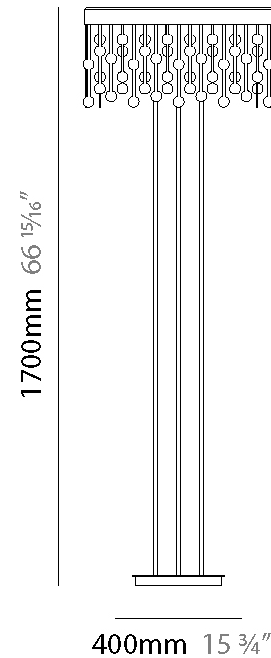

MELODY PORTABLE

D104210

base number

1. To build a product code in our configurator select the specify button on the base model # product page
2. To build a manual product code on this datasheet choose from the options listed below in blue font and add the suffix to the base model #

GENERAL

Series: Melody
Partner: Quasar
Division: Design
Installation: Portable
Product Type: Floor
Mounting Location: Floor

PHYSICAL

Shape: Abstract
Length (mm): 400
Length (in): 15 3/4
Width (mm): 400
Width (in): 15 3/4
Height (mm): 1750
Height (in): 68 7/8
Weight (kg): 20
Weight (lbs): 44.09
Fixture Finish: SST
Fixture Material: Metal
Upon Request: Bolt Down

ELECTRICAL

Lamp Type: LED
Total Output Wattage (W): 24.6
Dimming: Non-Dimmable
Input Voltage (V): 120

LED

Color Temperature (°K): 2700
Max. Delivered Lumen (lm): 972
CRI: >90 CRI
Lamp Life (hrs): 50000

OPTICAL

RATINGS AND CERTIFICATIONS

Certified By: Certified for North American Standards
IP rating: IP20

PROJECT
TYPE
SPECIFIER
QUANTITY
DATE