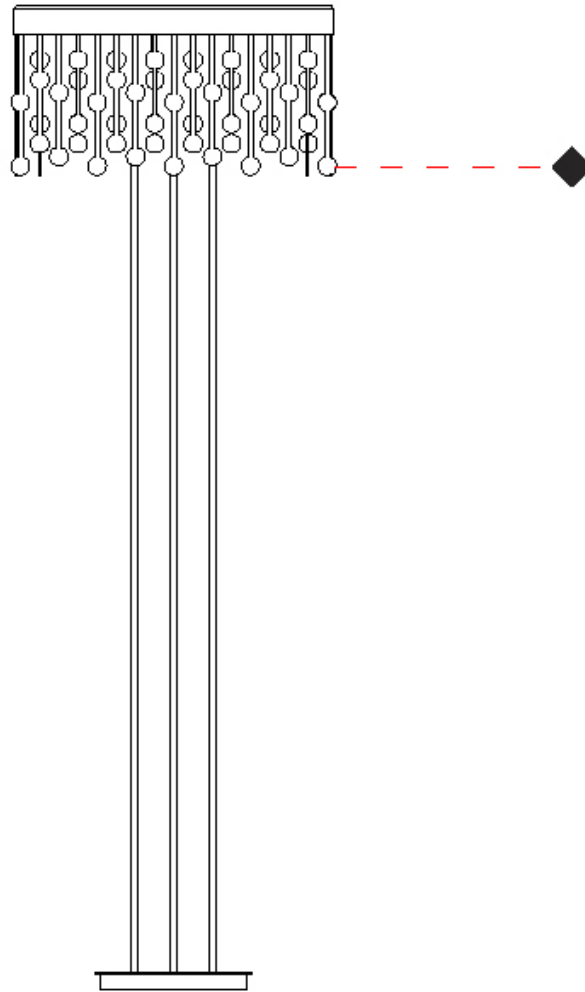

MELODY PORTABLE

D104210

PROJECT

TYPE

SPECIFIER

QUANTITY

DATE

D