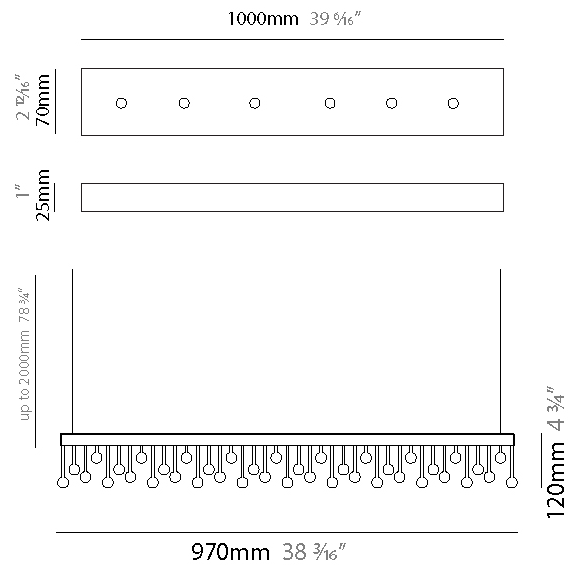

MELODY SUSPENSION

D101737

base number

1. To build a product code in our configurator select the specify button on the base model # product page
2. To build a manual product code on this datasheet choose from the options listed below in blue font and add the suffix to the base model #

GENERAL

Series: Melody
Brand: Quasar
Division: Design
Mounting Type: Suspension
Mounting Location: Ceiling
Subcategory: Pendant

PHYSICAL

Shape: Rectangle
Length (mm): 970
Length (in): 38 ⁷/₁₆
Width (mm): 20
Width (in): 13/16
Height (mm): 120
Height (in): 4 ³/₄
Max. Overall Height (mm): 2120
Max. Overall Height (in): 82 ¹¹/₁₆
Light Distribution: Direct
Fixture Material: Metal
Cable Details: 2000mm Cable

ELECTRICAL

Lamp Type: LED
Total Output Wattage (W): 13
Dimming: 0-10V Dimming / Phase Dimming (120Vac Only)
Driver Included: Yes
Driver Location: Integrated
Driver Type: Constant Voltage - Universal - Phase dimming @120Vac only
Driver Class: Class 2
Input Voltage (V): 120 - 277
Output Voltage (V): 24
Upon Request: (Not included - see components) Remote: 0-10Vdc dimming / (Included) Integral: Phase dimming @120Vac only / Non-dimming 277Vac

LED

Color Temperature (°K): 2700
Max. Delivered Lumen (lm): 632
CRI: >90 CRI
Lamp Life (hrs): 50000

OPTICAL

RATINGS AND CERTIFICATIONS

Certified By: Certified for North American Standards
IP rating: IP20

PROJECT	
TYPE	
SPECIFIER	
QUANTITY	
DATE