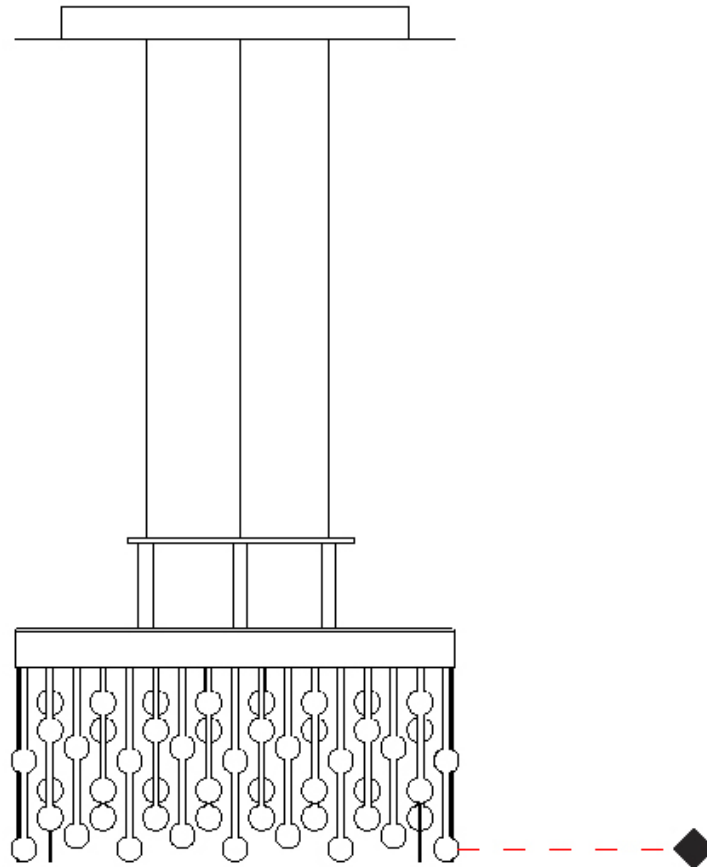

MELODY SUSPENSION

D101736

PROJECT _____

TYPE _____

SPECIFIER _____

QUANTITY _____

DATE _____

D