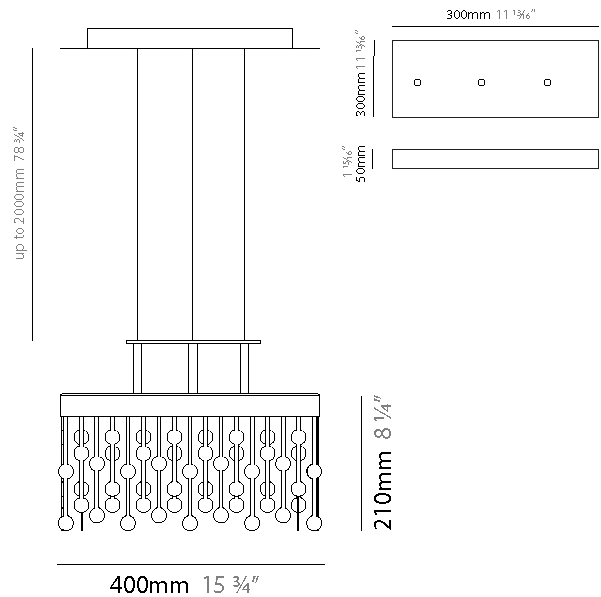

MELODY SUSPENSION

D101736

base number

PROJECT	
TYPE	
SPECIFIER	
QUANTITY	
DATE	

1. To build a product code in our configurator select the specify button on the base model # product page
2. To build a manual product code on this datasheet choose from the options listed below in blue font and add the suffix to the base model #

GENERAL

Series: Melody
Brand: Quasar
Division: Design
Mounting Type: Suspension
Mounting Location: Ceiling
Subcategory: Pendant

PHYSICAL

Shape: Square
Length (mm): 400
Length (in): 15 3/4
Width (mm): 400
Width (in): 15 3/4
Height (mm): 210
Height (in): 8 1/4
Max. Overall Height (mm): 1700
Max. Overall Height (in): 66 15/16
Light Distribution: Direct
Weight (kg): 13
Weight (lbs): 28.66
Fixture Material: Metal

ELECTRICAL

Lamp Type: LED
Total Output Wattage (W): 24.6
Dimming: 0-10V Dimming / Phase Dimming (120Vac Only)
Driver Included: Yes
Driver Location: Integrated
Driver Type: Constant Voltage - Universal - Phase dimming @120Vac only
Driver Class: Class 2
Input Voltage (V): 120 - 277
Output Voltage (V): 24
Upon Request: (Not included - see components) Integral: 0-10Vdc dimming / (Included) Integral: Phase dimming @120Vac only / Non-dimming 277Vac

LED

Number of LEDs: 5 + 1
Color Temperature (°K): 2700
Max. Delivered Lumen (lm): 972
CRI: >80 CRI
Lamp Life (hrs): 50000

OPTICAL

RATINGS AND CERTIFICATIONS

Certified By: Certified for North American Standards
IP rating: IP20