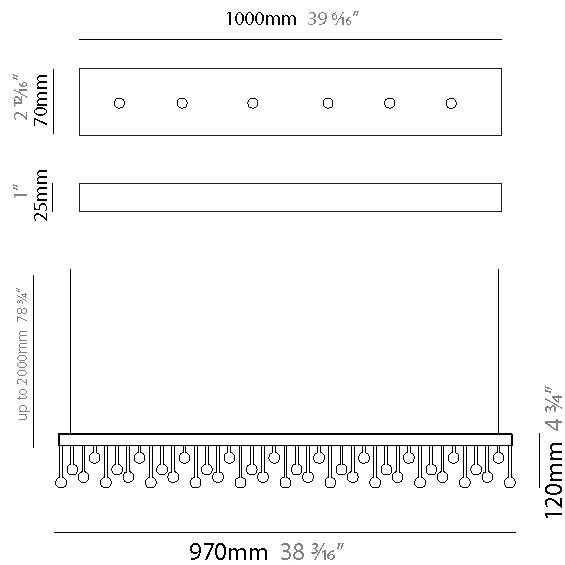

MELODY SUSPENSION

D101737

base number

1. To build a product code in our configurator select the specify button on the base model # product page
2. To build a manual product code on this datasheet choose from the options listed below in blue font and add the suffix to the base model #

GENERAL

Series: Melody
Brand: Quasar
Division: Design
Mounting Type: Suspension
Mounting Location: Ceiling
Subcategory: Pendant

PHYSICAL

Shape: Rectangle
Length (mm): 970
Length (in): 38 ³/₁₆
Width (mm): 20
Width (in): 13/16
Height (mm): 120
Height (in): 4 ³/₄
Max. Overall Height (mm): 2120
Max. Overall Height (in): 82 ¹¹/₁₆
Light Distribution: Direct
Fixture Material: Metal
Cable Details: 2000mm Cable

ELECTRICAL

Lamp Type: LED
Total Output Wattage (W): 13
Dimming: 0-10V Dimming / Phase Dimming (120Vac Only)
Driver Included: Yes
Driver Location: Integrated
Driver Type: Constant Voltage - Universal - Phase dimming @120Vac only
Driver Class: Class 2
Input Voltage (V): 120 - 277
Output Voltage (V): 24
Upon Request: (Not included - see components) Remote: 0-10Vdc dimming / (Included) Integral: Phase dimming @120Vac only / Non-dimming 277Vac

LED

Color Temperature (°K): 2700
Max. Delivered Lumen (lm): 632
CRI: >90 CRI
Lamp Life (hrs): 50000

OPTICAL

RATINGS AND CERTIFICATIONS

Certified By: Certified for North American Standards
IP rating: IP20

PROJECT	
TYPE	
SPECIFIER	
QUANTITY	
DATE