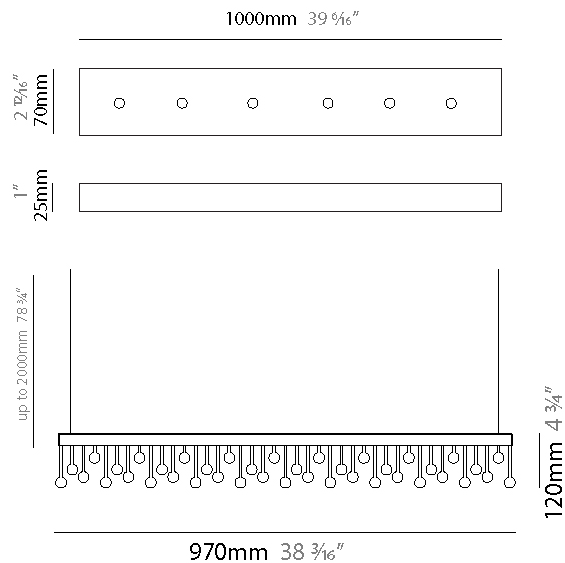

MELODY SUSPENSION

D101737

base number

1. To build a product code in our configurator select the specify button on the base model # product page
2. To build a manual product code on this datasheet choose from the options listed below in blue font and add the suffix to the base model #

GENERAL

Series: Melody
Brand: Quasar
Division: Design
Mounting Type: Suspension
Mounting Location: Ceiling
Subcategory: Pendant

PHYSICAL

Shape: Rectangle
Length (mm): 970
Length (in): 38 ³/₁₆
Width (mm): 20
Width (in): 13/16
Height (mm): 120
Height (in): 4 ³/₄
Max. Overall Height (mm): 2120
Max. Overall Height (in): 82 ¹¹/₁₆
Light Distribution: Direct
Fixture Material: Metal
Cable Details: 2000mm Cable

ELECTRICAL

Lamp Type: LED
Total Output Wattage (W): 13
Dimming: 0-10V Dimming / Phase Dimming (120Vac Only)
Driver Included: Yes
Driver Location: Integrated
Driver Type: Constant Voltage - Universal - Phase dimming @120Vac only
Driver Class: Class 2
Input Voltage (V): 120 - 277
Output Voltage (V): 24
Upon Request: (Not included - see components) Remote: 0-10Vdc dimming / (Included) Integral: Phase dimming @120Vac only / Non-dimming 277Vac

LED

Color Temperature (°K): 2700
Max. Delivered Lumen (lm): 632
CRI: >90 CRI
Lamp Life (hrs): 50000

OPTICAL

RATINGS AND CERTIFICATIONS

Certified By: Certified for North American Standards
IP rating: IP20

PROJECT	
TYPE	
SPECIFIER	
QUANTITY	
DATE