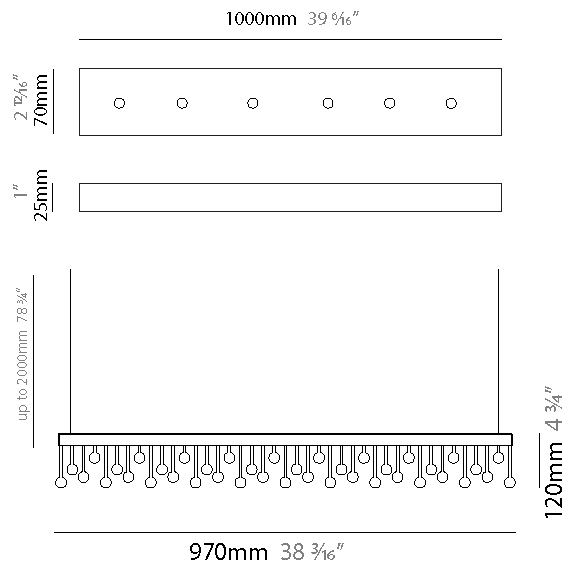

MELODY SUSPENSION

D101737

base number

1. To build a product code in our configurator select the specify button on the base model # product page
2. To build a manual product code on this datasheet choose from the options listed below in blue font and add the suffix to the base model #

GENERAL

Series: Melody
Brand: Quasar
Division: Design
Mounting Type: Suspension
Mounting Location: Ceiling
Subcategory: Pendant

PHYSICAL

Shape: Rectangle
Length (mm): 970
Length (in): 38 ⁷/₁₆
Width (mm): 20
Width (in): 13/16
Height (mm): 120
Height (in): 4 ³/₄
Max. Overall Height (mm): 2120
Max. Overall Height (in): 82 ¹¹/₁₆
Light Distribution: Direct
Fixture Material: Metal
Cable Details: 2000mm Cable

ELECTRICAL

Lamp Type: LED
Total Output Wattage (W): 13
Dimming: 0-10V Dimming / Phase Dimming (120Vac Only)
Driver Included: Yes
Driver Location: Integrated
Driver Type: Constant Voltage - Universal - Phase dimming @120Vac only
Driver Class: Class 2
Input Voltage (V): 120 - 277
Output Voltage (V): 24
Upon Request: (Not included - see components) Remote: 0-10Vdc dimming / (Included) Integral: Phase dimming @120Vac only / Non-dimming 277Vac

LED

Color Temperature (°K): 2700
Max. Delivered Lumen (lm): 632
CRI: >90 CRI
Lamp Life (hrs): 50000

OPTICAL

RATINGS AND CERTIFICATIONS

Certified By: Certified for North American Standards
IP rating: IP20

PROJECT	
TYPE	
SPECIFIER	
QUANTITY	
DATE