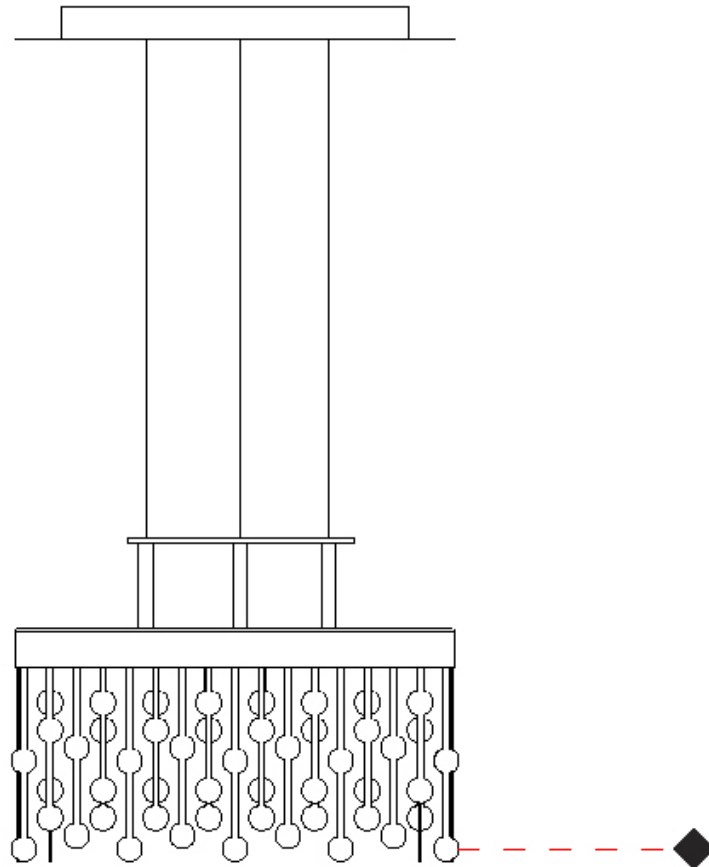

MELODY SUSPENSION

D101736

PROJECT	_____
TYPE	_____
SPECIFIER	_____
QUANTITY	_____
DATE	_____

D