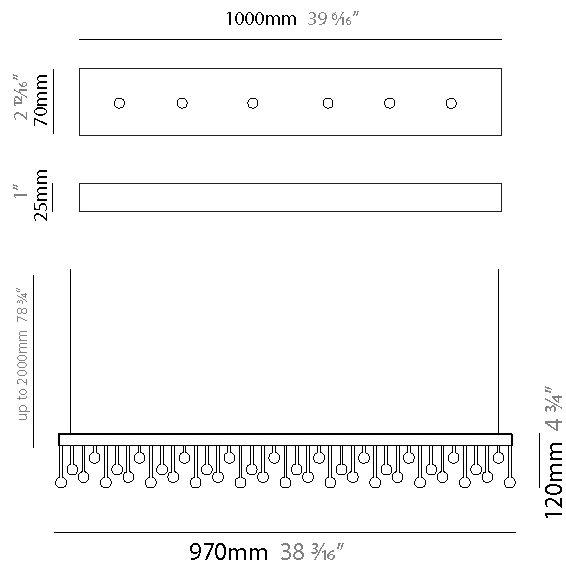

MELODY SUSPENSION

D101737

base number

1. To build a product code in our configurator select the specify button on the base model # product page
2. To build a manual product code on this datasheet choose from the options listed below in blue font and add the suffix to the base model #

GENERAL

Series: Melody
Brand: Quasar
Division: Design
Mounting Type: Suspension
Mounting Location: Ceiling
Subcategory: Pendant

PHYSICAL

Shape: Rectangle
Length (mm): 970
Length (in): 38 ⁷/₁₆
Width (mm): 20
Width (in): 13/16
Height (mm): 120
Height (in): 4 ³/₄
Max. Overall Height (mm): 2120
Max. Overall Height (in): 82 ¹¹/₁₆
Light Distribution: Direct
Fixture Material: Metal
Cable Details: 2000mm Cable

ELECTRICAL

Lamp Type: LED
Total Output Wattage (W): 13
Dimming: 0-10V Dimming / Phase Dimming (120Vac Only)
Driver Included: Yes
Driver Location: Integrated
Driver Type: Constant Voltage - Universal - Phase dimming @120Vac only
Driver Class: Class 2
Input Voltage (V): 120 - 277
Output Voltage (V): 24
Upon Request: (Not included - see components) Remote: 0-10Vdc dimming / (Included) Integral: Phase dimming @120Vac only / Non-dimming 277Vac

LED

Color Temperature (°K): 2700
Max. Delivered Lumen (lm): 632
CRI: >90 CRI
Lamp Life (hrs): 50000

OPTICAL

RATINGS AND CERTIFICATIONS

Certified By: Certified for North American Standards
IP rating: IP20

PROJECT	
TYPE	
SPECIFIER	
QUANTITY	
DATE