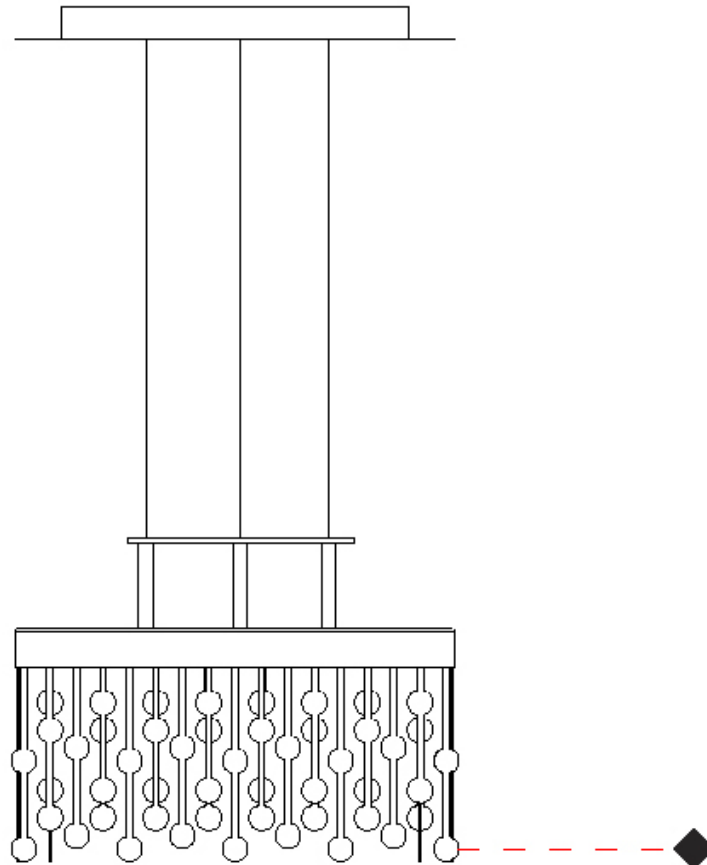

MELODY SUSPENSION

D101736

PROJECT _____

TYPE _____

SPECIFIER _____

QUANTITY _____

DATE _____

D