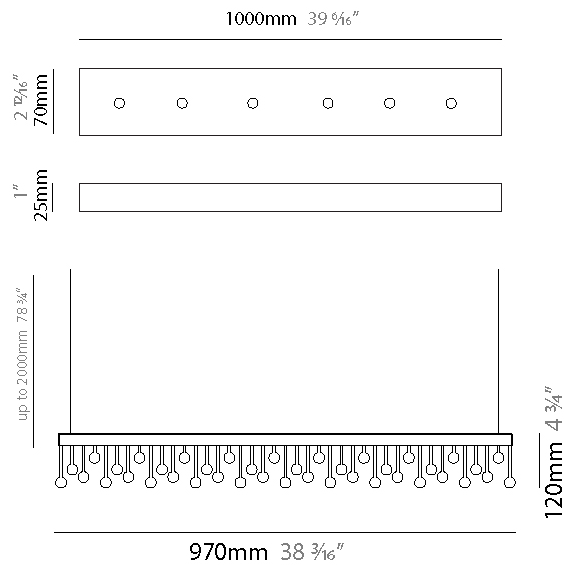

MELODY SUSPENSION

D101737

base number

1. To build a product code in our configurator select the specify button on the base model # product page
2. To build a manual product code on this datasheet choose from the options listed below in blue font and add the suffix to the base model #

GENERAL

Series: Melody
Brand: Quasar
Division: Design
Mounting Type: Suspension
Mounting Location: Ceiling
Subcategory: Pendant

PHYSICAL

Shape: Rectangle
Length (mm): 970
Length (in): 38 ⁷/₁₆
Width (mm): 20
Width (in): 13/16
Height (mm): 120
Height (in): 4 ³/₄
Max. Overall Height (mm): 2120
Max. Overall Height (in): 82 ¹¹/₁₆
Light Distribution: Direct
Fixture Material: Metal
Cable Details: 2000mm Cable

ELECTRICAL

Lamp Type: LED
Total Output Wattage (W): 13
Dimming: 0-10V Dimming / Phase Dimming (120Vac Only)
Driver Included: Yes
Driver Location: Integrated
Driver Type: Constant Voltage - Universal - Phase dimming @120Vac only
Driver Class: Class 2
Input Voltage (V): 120 - 277
Output Voltage (V): 24
Upon Request: (Not included - see components) Remote: 0-10Vdc dimming / (Included) Integral: Phase dimming @120Vac only / Non-dimming 277Vac

LED

Color Temperature (°K): 2700
Max. Delivered Lumen (lm): 632
CRI: >90 CRI
Lamp Life (hrs): 50000

OPTICAL

RATINGS AND CERTIFICATIONS

Certified By: Certified for North American Standards
IP rating: IP20

PROJECT	
TYPE	
SPECIFIER	
QUANTITY	
DATE