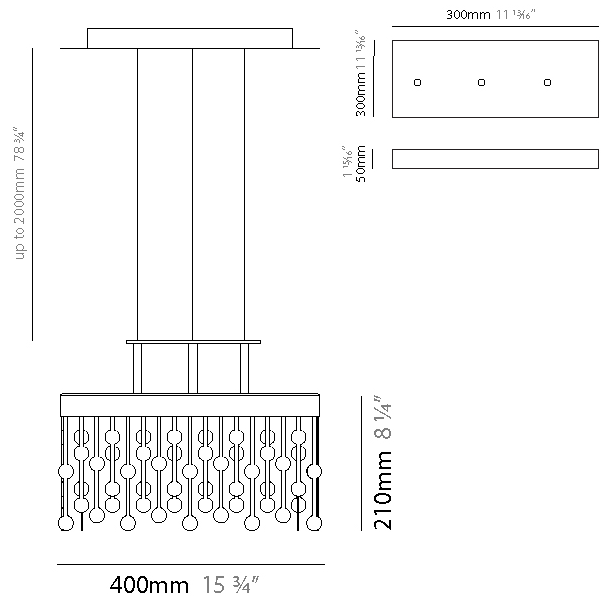

MELODY SUSPENSION

D101736

base number

1. To build a product code in our configurator select the specify button on the base model # product page
2. To build a manual product code on this datasheet choose from the options listed below in blue font and add the suffix to the base model #

GENERAL

Series: Melody
Brand: Quasar
Division: Design
Mounting Type: Suspension
Mounting Location: Ceiling
Subcategory: Pendant

PHYSICAL

Shape: Square
Length (mm): 400
Length (in): 15 3/4
Width (mm): 400
Width (in): 15 3/4
Height (mm): 210
Height (in): 8 1/4
Max. Overall Height (mm): 1700
Max. Overall Height (in): 66 15/16
Light Distribution: Direct
Weight (kg): 13
Weight (lbs): 28.66
Fixture Material: Metal

ELECTRICAL

Lamp Type: LED
Total Output Wattage (W): 24.6
Dimming: 0-10V Dimming / Phase Dimming (120Vac Only)
Driver Included: Yes
Driver Location: Integrated
Driver Type: Constant Voltage - Universal - Phase dimming @120Vac only
Driver Class: Class 2
Input Voltage (V): 120 - 277
Output Voltage (V): 24
Upon Request: (Not included - see components) Integral: 0-10Vdc dimming / (Included) Integral: Phase dimming @120Vac only / Non-dimming 277Vac

LED

Number of LEDs: 5 + 1
Color Temperature (°K): 2700
Max. Delivered Lumen (lm): 972
CRI: >80 CRI
Lamp Life (hrs): 50000

OPTICAL

RATINGS AND CERTIFICATIONS

Certified By: Certified for North American Standards
IP rating: IP20

PROJECT	
TYPE	
SPECIFIER	
QUANTITY	
DATE