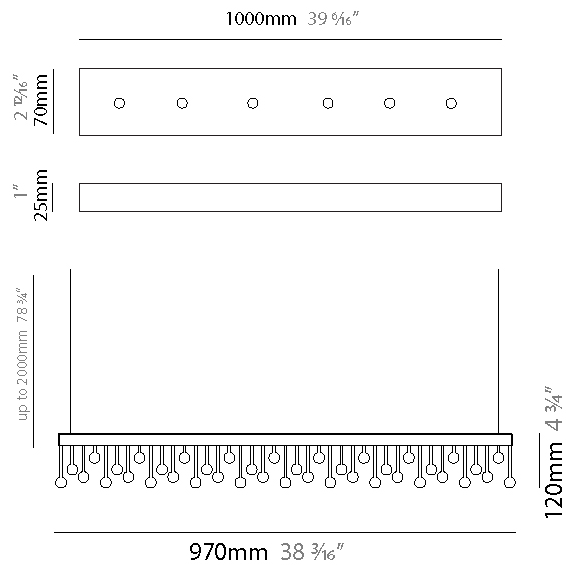

MELODY SUSPENSION

D101737

base number

1. To build a product code in our configurator select the specify button on the base model # product page
2. To build a manual product code on this datasheet choose from the options listed below in blue font and add the suffix to the base model #

GENERAL

Series: Melody
Partner: Quasar
Division: Design
Installation: Suspension
Product Type: Pendant
Mounting Location: Ceiling
Light Distribution: Direct

PHYSICAL

Shape: Rectangle
Length (mm): 970
Length (in): 38 ⁷/₁₆
Width (mm): 20
Width (in): 13/16
Height (mm): 120
Height (in): 4 ³/₄
Max. Overall Height (mm): 2120
Max. Overall Height (in): 82 ¹¹/₁₆
Fixture Material: Metal
Cable Details: 2000mm Cable

ELECTRICAL

Lamp Type: LED
Total Output Wattage (W): 13
Dimming: 0-10V Dimming / Phase Dimming (120Vac Only)
Driver Included: Yes
Driver Location: Integrated
Driver Type: Constant Voltage - Universal - Phase dimming @120Vac only
Driver Class: Class 2
Input Voltage (V): 120 - 277
Output Voltage (V): 24
Upon Request: (Not included - see components) Remote: 0-10Vdc dimming / (Included) Integral: Phase dimming @120Vac only / Non-dimming 277Vac

LED

Color Temperature (°K): 2700
Max. Delivered Lumen (lm): 632
CRI: >90 CRI
Lamp Life (hrs): 50000

OPTICAL

RATINGS AND CERTIFICATIONS

Certified By: Certified for North American Standards
IP rating: IP20

PROJECT	
TYPE	
SPECIFIER	
QUANTITY	
DATE