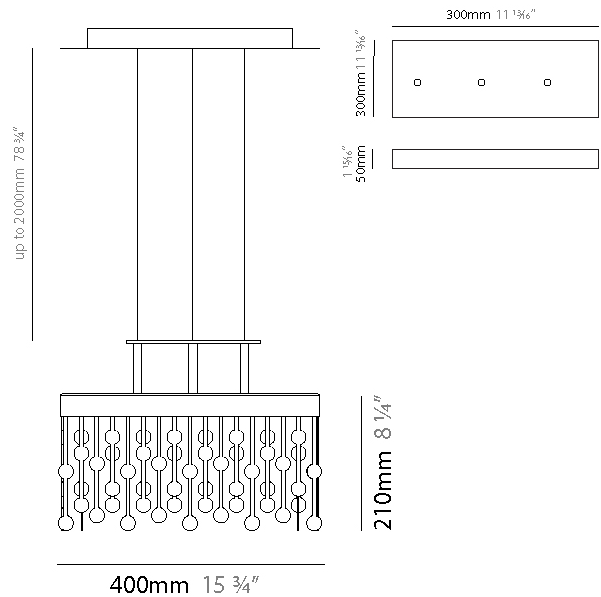

MELODY SUSPENSION

D101736

base number

1. To build a product code in our configurator select the specify button on the base model # product page
2. To build a manual product code on this datasheet choose from the options listed below in blue font and add the suffix to the base model #

GENERAL

Series: Melody
Partner: Quasar
Division: Design
Installation: Suspension
Product Type: Pendant
Mounting Location: Ceiling
Light Distribution: Direct

PHYSICAL

Shape: Square
Length (mm): 400
Length (in): 15 3/4
Width (mm): 400
Width (in): 15 3/4
Height (mm): 210
Height (in): 8 1/4
Max. Overall Height (mm): 1700
Max. Overall Height (in): 66 15/16
Weight (kg): 13
Weight (lbs): 28.66
Fixture Material: Metal

ELECTRICAL

Lamp Type: LED
Total Output Wattage (W): 24.6
Dimming: 0-10V Dimming / Phase Dimming (120Vac Only)
Driver Included: Yes
Driver Location: Integrated
Driver Type: Constant Voltage - Universal - Phase dimming @120Vac only
Driver Class: Class 2
Input Voltage (V): 120 - 277
Output Voltage (V): 24
Upon Request: (Not included - see components) Integral: 0-10Vdc dimming / (Included) Integral: Phase dimming @120Vac only / Non-dimming 277Vac

LED

Number of LEDs: 5 + 1
Color Temperature (°K): 2700
Max. Delivered Lumen (lm): 972
CRI: >80 CRI
Lamp Life (hrs): 50000

OPTICAL

RATINGS AND CERTIFICATIONS

Certified By: Certified for North American Standards
IP rating: IP20

PROJECT	
TYPE	
SPECIFIER	
QUANTITY	
DATE