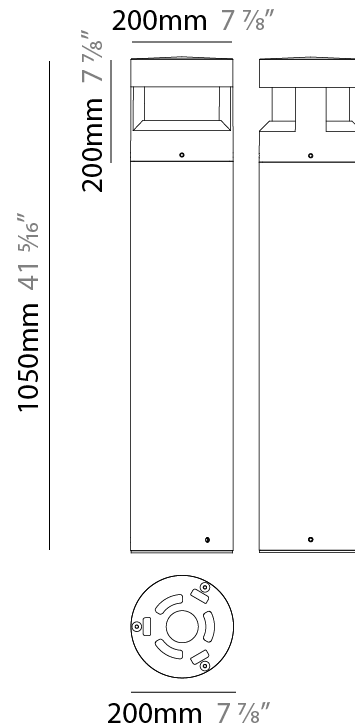

GENERAL

Series: Menhir
Subseries: Standard Menhir
Brand: Platek
Division: Exterior
Mounting Type: Post
Mounting Location: Above Ground
Subcategory: Bollard

PHYSICAL

Shape: Cylinder
Diameter (mm): 200
Diameter (in): 7 7/8
Height (mm): 1050
Height (in): 41 5/16
Light Distribution: Direct
Weight (kg): 8.3
Weight (lbs): 18.3
Screws: A4 stainless steel
Diffuser: Clear tempered glass
Fixture Finish: [BLK](#) / [WHI](#) / [GRY](#) / [COR](#) / [ANT](#) / [BRZ](#)
Fixture Material: Aluminum
Cable Details: 8-13mm cable allowed

ELECTRICAL

Lamp Type: LED
Input Wattage (W): 40
Total Output Wattage (W): 36
Dimming: Non-Dimming / Phase Dimming (120vac Only)
Driver Included: Yes
Driver Location: Integrated
Driver Type: Constant Current - Universal
Driver Class: Class 2
Input Voltage (V): 120 - 277
Constant Current (MA): 1050
Upon Request: (Not included - see components [IP65 or higher enclosure to be supplied by others]) Remote: 0-10Vdc dimming

LED

Number of LEDs: 1
Color Temperature (°K): [3000](#) / [4000](#)
Max. Delivered Lumen (lm): 1430 / 1490
Nominal Lumen (lm): 4355 / 4530
CRI: >80 CRI
Lamp Life (hrs): 60000

OPTICAL

Optic°: 1 Opening

RATINGS AND CERTIFICATIONS

Certified By: Certified for North American Standards
IP rating: IP65
IK Rating: IK08

PROJECT
TYPE
SPECIFIER
QUANTITY
DATE