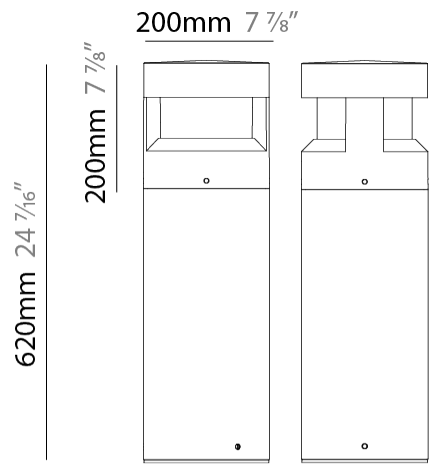

1. To build a product code in our configurator select the specify button on the base model # product page
2. To build a manual product code on this datasheet choose from the options listed below in blue font and add the suffix to the base model #

GENERAL

Series: Menhir
Subseries: Standard Menhir
Brand: Platek
Division: Exterior
Mounting Type: Post
Mounting Location: Above Ground
Subcategory: Bollard

PHYSICAL

Shape: Cylinder
Diameter (mm): 200
Diameter (in): 7 7/8
Height (mm): 620
Height (in): 24 7/16
Light Distribution: Direct
Screws: A4 stainless steel
Diffuser: Clear tempered glass
Fixture Finish: [BLK / WHI / GRY / COR / ANT / BRZ](#)
Fixture Material: Aluminum
Cable Details: 8-13mm cable allowed

ELECTRICAL

Lamp Type: LED
Input Wattage (W): 20
Total Output Wattage (W): 18
Dimming: Non-Dimming / Phase Dimming (120vac Only)
Driver Included: Yes
Driver Location: Integrated
Driver Type: Constant Current - Universal
Driver Class: Class 2
Input Voltage (V): 120 - 277
Constant Current (MA): 500
Upon Request: (Not included - see components [IP65 or higher enclosure to be supplied by others]): Remote: 0-10Vdc dimming

LED

Color Temperature (°K): [3000 / 4000](#)
Max. Delivered Lumen (lm): 1240 / 1290
Nominal Lumen (lm): 2400 / 2495
CRI: >80 CRI
Lamp Life (hrs): 60000

OPTICAL

Optic°: 2 Openings

RATINGS AND CERTIFICATIONS

Certified By: Certified for North American Standards
IP rating: IP65
IK Rating: IK08
Bug Rating: B1 U3 G1

200mm 7 7/8"