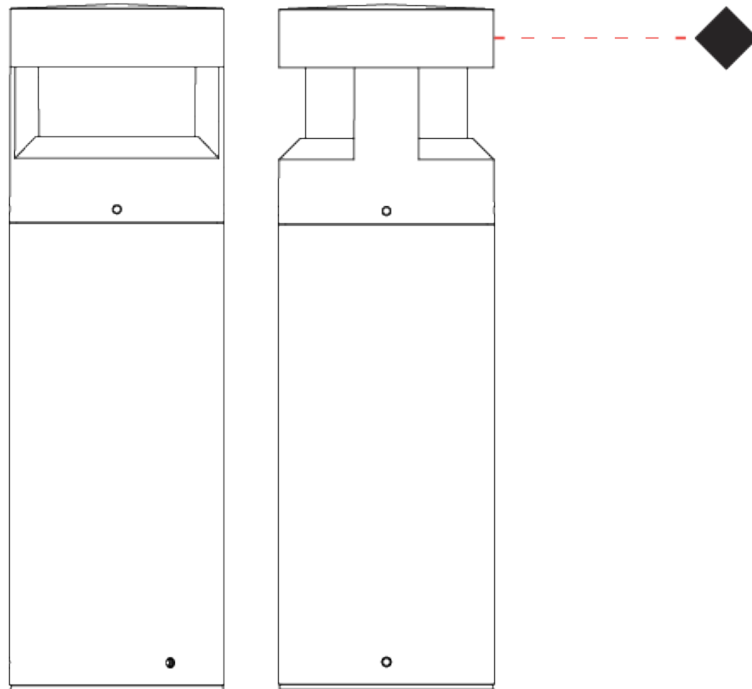

STANDARD MENHIR POST

E9B057-

PROJECT _____

TYPE _____

SPECIFIER _____

QUANTITY _____

DATE _____