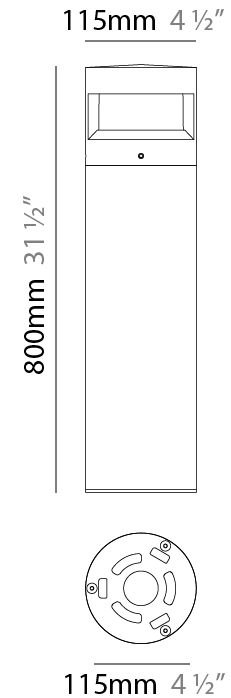

MICRO MENHIR POST

E9B171- -
base number   Color   Finish
                                 Temperature   Options

1. To build a product code in our configurator select the specify button on the base model # product page
2. To build a manual product code on this datasheet choose from the options listed below in blue font and add the suffix to the base model #

GENERAL

Series: Menhir
Subseries: Micro Menhir
Brand: Platek
Division: Exterior
Mounting Type: Post
Mounting Location: Above Ground
Subcategory: Bollard

PHYSICAL

Shape: Cylinder
Diameter (mm): 115
Diameter (in): 4 ½
Height (mm): 800
Height (in): 31 ½
Light Distribution: Direct
Screws: A4 stainless steel
Diffuser: Transparent Methacrylate
Fixture Finish: [BLK](#) / [WHI](#) / [GRY](#) / [COR](#) / [ANT](#) / [BRZ](#)
Fixture Material: Aluminum

ELECTRICAL

Lamp Type: LED
Input Wattage (W): 16
Total Output Wattage (W): 15
Dimming: Electronic Low Voltage Dimming
Input Voltage (V): 120Vac Direct Line

LED

Color Temperature (°K): [3000](#) / [4000](#)
Max. Delivered Lumen (lm): 340 / 355
Nominal Lumen (lm): 1350 / 1405
CRI: >80 CRI
Lamp Life (hrs): 60000

OPTICAL

Optic°: 1 Opening

RATINGS AND CERTIFICATIONS

Certified By: Certified for North American Standards
IP rating: IP65
IK Rating: IK10

PROJECT _____
TYPE _____
SPECIFIER _____
QUANTITY _____
DATE _____