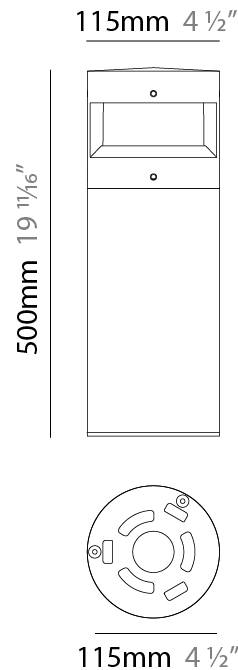

MICRO MENHIR POST

E9B167-

base number
Color   Finish
Temperature   Options

1. To build a product code in our configurator select the specify button on the base model # product page
2. To build a manual product code on this datasheet choose from the options listed below in blue font and add the suffix to the base model #

GENERAL

Series: Menhir
Subseries: Micro Menhir
Brand: Platek
Division: Exterior
Mounting Type: Post
Mounting Location: Above Ground
Subcategory: Bollard

PHYSICAL

Shape: Cylinder
Diameter (mm): 115
Diameter (in): 4 1/2
Height (mm): 500
Height (in): 19 11/16
Light Distribution: Direct
Screws: A4 stainless steel
Diffuser: Transparent Methacrylate
Fixture Finish: [BLK](#) / [WHI](#) / [GRY](#) / [COR](#) / [ANT](#) / [BRZ](#)
Fixture Material: Aluminum

ELECTRICAL

Lamp Type: LED
Input Wattage (W): 16
Total Output Wattage (W): 15
Dimming: Electronic Low Voltage Dimming
Input Voltage (V): 120Vac Direct Line

LED

[Color Temperature (°K): 3000 / 4000](#)
Max. Delivered Lumen (lm): 340 / 355
Nominal Lumen (lm): 1350 / 1405
CRI: >80 CRI
Lamp Life (hrs): 60000

OPTICAL

Optic°: 1 Opening

RATINGS AND CERTIFICATIONS

Certified By: Certified for North American Standards
IP rating: IP65
IK Rating: IK10
Bug Rating: B1 U0 G1

PROJECT
TYPE
SPECIFIER
QUANTITY
DATE