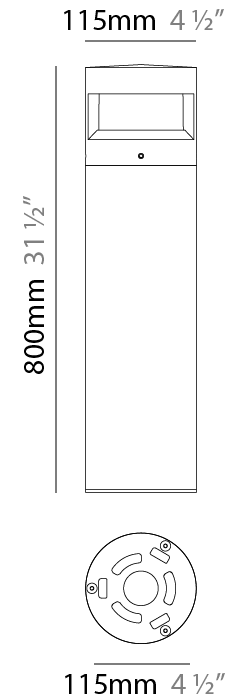

MICRO MENHIR POST

E9B172- -

base number
Color   Finish
Temperature   Options

1. To build a product code in our configurator select the specify button on the base model # product page
2. To build a manual product code on this datasheet choose from the options listed below in blue font and add the suffix to the base model #

GENERAL

Series: Menhir
Subseries: Micro Menhir
Brand: Platek
Division: Exterior
Mounting Type: Post
Mounting Location: Above Ground
Subcategory: Bollard

PHYSICAL

Shape: Cylinder
Diameter (mm): 115
Diameter (in): 4 ½
Height (mm): 800
Height (in): 31 ½
Light Distribution: Direct
Screws: A4 stainless steel
Diffuser: Transparent Methacrylate
Fixture Finish: [BLK](#) / [WHI](#) / [GRY](#) / [COR](#) / [ANT](#) / [BRZ](#)
Fixture Material: Aluminum

ELECTRICAL

Lamp Type: LED
Input Wattage (W): 16
Total Output Wattage (W): 15
Dimming: Electronic Low Voltage Dimming
Input Voltage (V): 120Vac Direct Line

LED

Color Temperature (°K): [3000](#) / [4000](#)
Max. Delivered Lumen (lm): 665 / 690
Nominal Lumen (lm): 1350 / 1405
CRI: >80 CRI
Lamp Life (hrs): 60000

OPTICAL

Optic°: 2 Openings

RATINGS AND CERTIFICATIONS

Certified By: Certified for North American Standards
IP rating: IP65
IK Rating: IK10

PROJECT _____
TYPE _____
SPECIFIER _____
QUANTITY _____
DATE _____