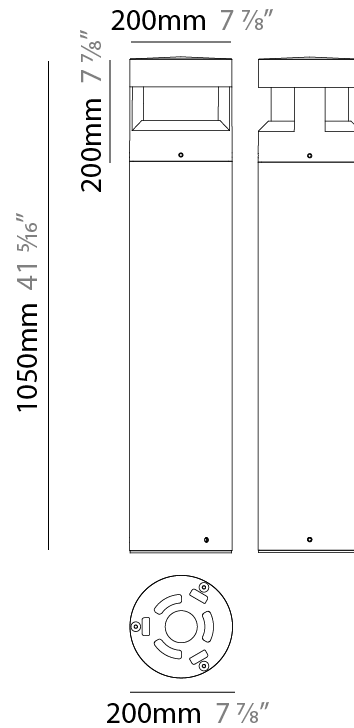

GENERAL

Series: Menhir
Subseries: Standard Menhir
Brand: Platek
Division: Exterior
Mounting Type: Post
Mounting Location: Above Ground
Subcategory: Bollard

PHYSICAL

Shape: Cylinder
Diameter (mm): 200
Diameter (in): 7 7/8
Height (mm): 1050
Height (in): 41 5/16
Light Distribution: Direct
Screws: A4 stainless steel
Diffuser: Clear tempered glass
Fixture Finish: BLK / WHI / GRY / COR / ANT / BRZ
Fixture Material: Aluminum
Cable Details: 8-13mm cable allowed

ELECTRICAL

Lamp Type: LED
Input Wattage (W): 40
Total Output Wattage (W): 36
Dimming: Non-Dimming / Phase Dimming (120vac Only)
Driver Included: Yes
Driver Location: Integrated
Driver Type: Constant Current - Universal
Driver Class: Class 2
Input Voltage (V): 120 - 277
Constant Current (MA): 1050
Upon Request: (Not included - see components [IP65 or higher enclosure to be supplied by others]): Remote: 0-10Vdc dimming

LED

Color Temperature (°K): 3000 / 4000
Max. Delivered Lumen (lm): 2500 / 2600
Nominal Lumen (lm): 4355 / 4530
CRI: >80 CRI
Lamp Life (hrs): 60000

OPTICAL

Optic°: 2 Openings

RATINGS AND CERTIFICATIONS

Certified By: Certified for North American Standards
IP rating: IP65
IK Rating: IK08
Bug Rating: B1 U3 G2

PROJECT
TYPE
SPECIFIER
QUANTITY
DATE