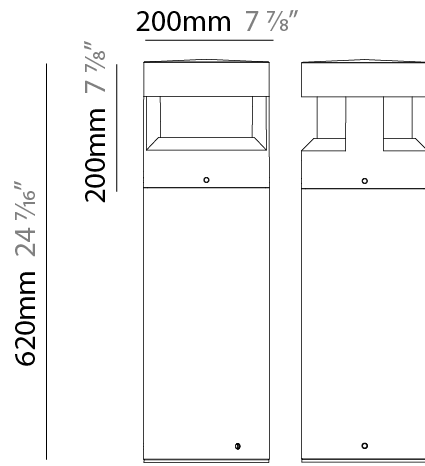

GENERAL

Series: Menhir
Subseries: Standard Menhir
Brand: Platek
Division: Exterior
Mounting Type: Post
Mounting Location: Above Ground
Subcategory: Bollard

PHYSICAL

Shape: Cylinder
Diameter (mm): 200
Diameter (in): 7 7/8
Height (mm): 620
Height (in): 24 7/16
Light Distribution: Direct
Weight (kg): 8.3
Weight (lbs): 18.3
Screws: A4 stainless steel
Diffuser: Clear tempered glass
Fixture Finish: [BLK](#) / [WHI](#) / [GRY](#) / [COR](#) / [ANT](#) / [BRZ](#)
Fixture Material: Aluminum
Cable Details: 8-13mm cable allowed

ELECTRICAL

Lamp Type: LED
Input Wattage (W): 20.3
Total Output Wattage (W): 18
Dimming: Non-Dimming / Phase Dimming (120vac Only)
Driver Included: Yes
Driver Location: Integrated
Driver Type: Constant Current - Universal
Driver Class: Class 2
Input Voltage (V): 120 - 277
Constant Current (MA): 500
Upon Request: (Not included - see components [IP65 or higher enclosure to be supplied by others]) Remote: 0-10Vdc dimming

LED

Number of LEDs: 1
[Color Temperature (°K): 3000 / 4000](#)
Max. Delivered Lumen (lm): 775 / 805
Nominal Lumen (lm): 2400 / 2495
CRI: >80 CRI
Lamp Life (hrs): 60000

OPTICAL

Optic°: 2 Openings

RATINGS AND CERTIFICATIONS

Certified By: Certified for North American Standards
IP rating: IP65
IK Rating: IK08

PROJECT _____
TYPE _____
SPECIFIER _____
QUANTITY _____
DATE _____

200mm 7 7/8"