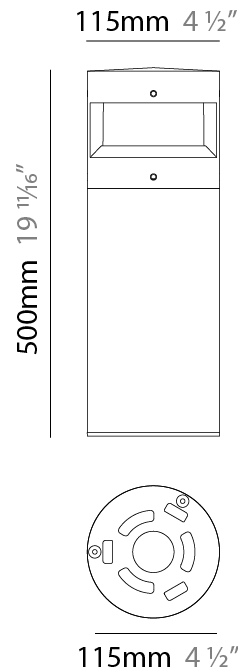

MICRO MENHIR POST

E9B168-

base number   Color   Finish
Temperature   Options

1. To build a product code in our configurator select the specify button on the base model # product page
2. To build a manual product code on this datasheet choose from the options listed below in blue font and add the suffix to the base model #

GENERAL

Series: Menhir
Subseries: Micro Menhir
Brand: Platek
Division: Exterior
Mounting Type: Post
Mounting Location: Above Ground
Subcategory: Bollard

PHYSICAL

Shape: Cylinder
Diameter (mm): 115
Diameter (in): 4 1/2
Height (mm): 500
Height (in): 19 11/16
Light Distribution: Direct
Screws: A4 stainless steel
Diffuser: Transparent Methacrylate
Fixture Finish: [BLK](#) / [WHI](#) / [GRY](#) / [COR](#) / [ANT](#) / [BRZ](#)
Fixture Material: Aluminum

ELECTRICAL

Lamp Type: LED
Input Wattage (W): 16
Total Output Wattage (W): 15
Dimming: Electronic Low Voltage Dimming
Input Voltage (V): 120Vac Direct Line

LED

[Color Temperature (°K): 3000 / 4000](#)
Max. Delivered Lumen (lm): 665 / 690
Nominal Lumen (lm): 1350 / 1405
CRI: >80 CRI
Lamp Life (hrs): 60000

OPTICAL

Optic°: 2 Openings

RATINGS AND CERTIFICATIONS

Certified By: Certified for North American Standards
IP rating: IP65
IK Rating: IK10

PROJECT
TYPE
SPECIFIER
QUANTITY
DATE