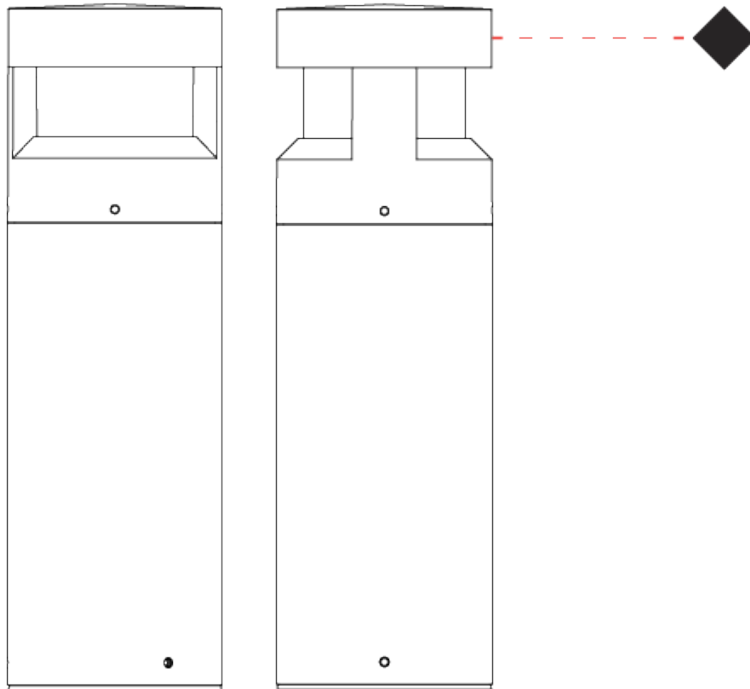

STANDARD MENHIR POST

E9B260-

PROJECT _____

TYPE _____

SPECIFIER _____

QUANTITY _____

DATE _____

E