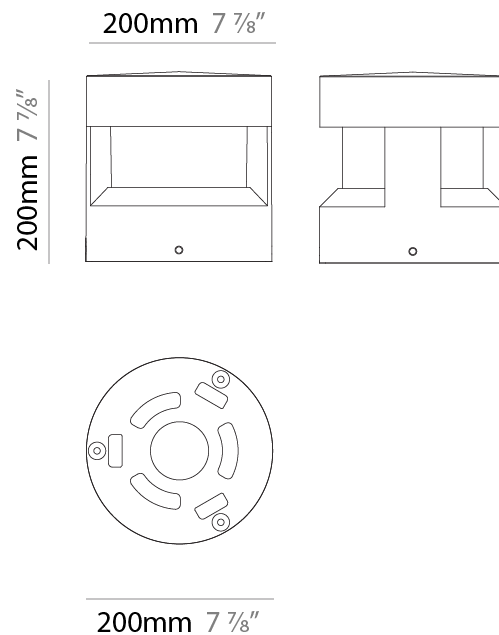

1. To build a product code in our configurator select the specify button on the base model # product page
2. To build a manual product code on this datasheet choose from the options listed below in blue font and add the suffix to the base model #

GENERAL

Series: Menhir
Subseries: Standard Menhir
Brand: Platek
Division: Exterior
Mounting Type: Post
Mounting Location: Above Ground
Subcategory: Marker

PHYSICAL

Shape: Cylinder
Diameter (mm): 200
Diameter (in): 7 7/8
Height (mm): 200
Height (in): 7 7/8
Light Distribution: Direct
Screws: A4 stainless steel
Diffuser: Clear tempered glass
Fixture Finish: [BLK](#) / [WHI](#) / [GRY](#) / [COR](#) / [ANT](#) / [BRZ](#)
Fixture Material: Aluminum
Cable Details: 8-13mm cable allowed

ELECTRICAL

Lamp Type: LED
Input Wattage (W): 15.5
Total Output Wattage (W): 12
Dimming: Non-Dimming / Phase Dimming (120vac Only)
Driver Included: Yes
Driver Location: Integrated
Driver Type: Constant Current - Universal
Driver Class: Class 2
Input Voltage (V): 120 - 277
Constant Current (MA): 350
Upon Request: (Not included - see components [IP65 or higher enclosure to be supplied by others]) Remote : 0-10Vdc dimming

LED

Number of LEDs: 1
Color Temperature (°K): [3000](#) / [4000](#)
Max. Delivered Lumen (lm): 510 / 530
Nominal Lumen (lm): 1740 / 1810
CRI: >80 CRI
Lamp Life (hrs): 60000

OPTICAL

Optic°: 1 Opening

RATINGS AND CERTIFICATIONS

Certified By: Certified for North American Standards
IP rating: IP65
IK Rating: IK08