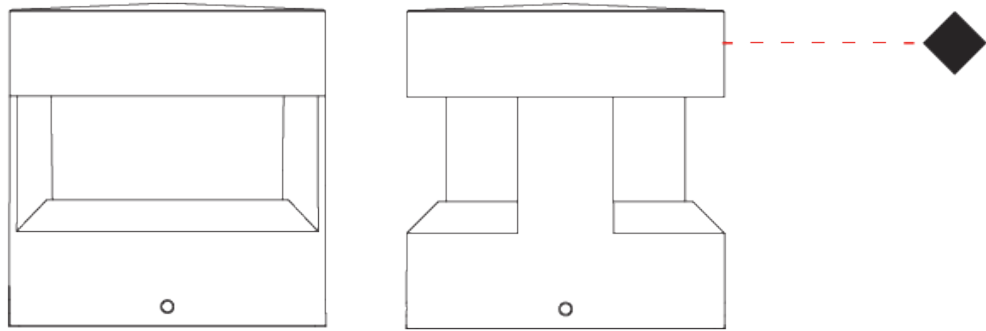

STANDARD MENHIR POST

E9B258-

PROJECT _____

TYPE _____

SPECIFIER _____

QUANTITY _____

DATE _____