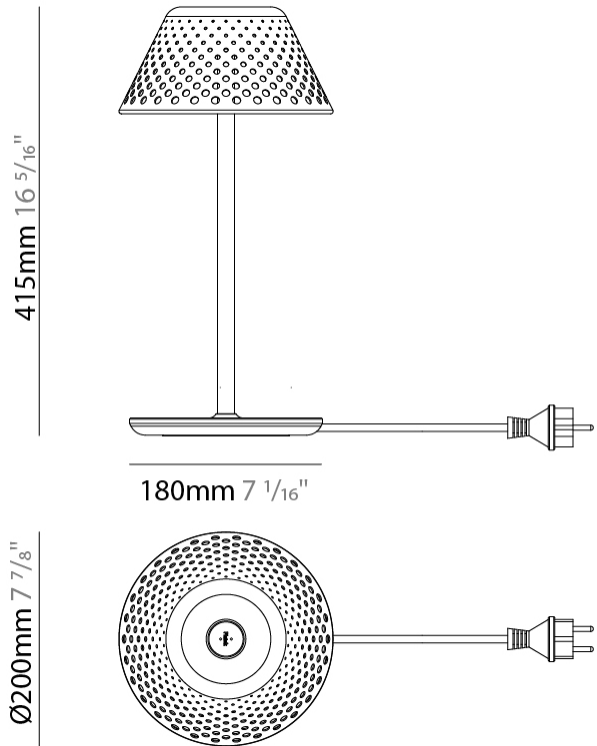

MESH - STANDARD PORTABLE

E9B215-

base number
Color   Finish
Temperature   Options

1. To build a product code in our configurator select the specify button on the base model # product page
2. To build a manual product code on this datasheet choose from the options listed below in blue font and add the suffix to the base model #

GENERAL

Series: Mesh
Subseries: Mesh - Standard
Partner: Platek
Division: Exterior
Installation: Portable
Product Type: Table
Mounting Location: Table
Light Distribution: Direct

PHYSICAL

Shape: Abstract
Diameter (mm): 200
Diameter (in): 7 7/8
Height (mm): 415
Height (in): 16 1/2
Screws: No visible screws
Diffuser: Polycarbonate
Fixture Finish: WHI / BRZ
Fixture Material: Metal
Upon Request: Finishes - Corten, Anthracite

ELECTRICAL

Lamp Type: LED
Input Wattage (W): 12
Driver Included: Yes
Driver Location: Remote
Driver Type: non-dimming
Driver Class: Class 2
Housing: ENCP20
Input Voltage (V): 120 - 277
Output Voltage (V): 24
Lamp Voltage (V): 24
Constant Voltage (V): 24

LED

Color Temperature (°K): 2700 / 3000 / 4000
Max. Delivered Lumen (lm): 295 / 305
Nominal Lumen (lm): 1050 / 1090
CRI: >90 CRI
Lamp Life (hrs): 60000

OPTICAL

Optic°: 87

RATINGS AND CERTIFICATIONS

Certified By: Certified for North American Standards
IP rating: IP65
IK Rating: IK07

PROJECT	_____
TYPE	_____
SPECIFIER	_____
QUANTITY	_____
DATE	_____