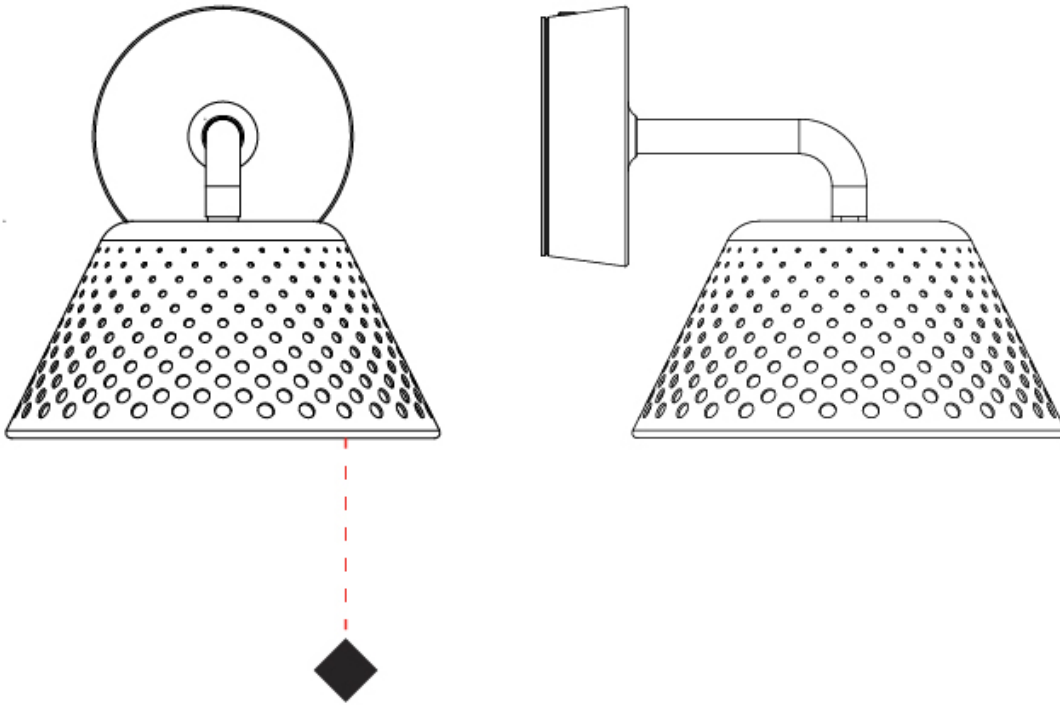

MESH - STANDARD SURFACE

E9W575-

PROJECT _____

TYPE _____

SPECIFIER _____

QUANTITY _____

DATE _____

E