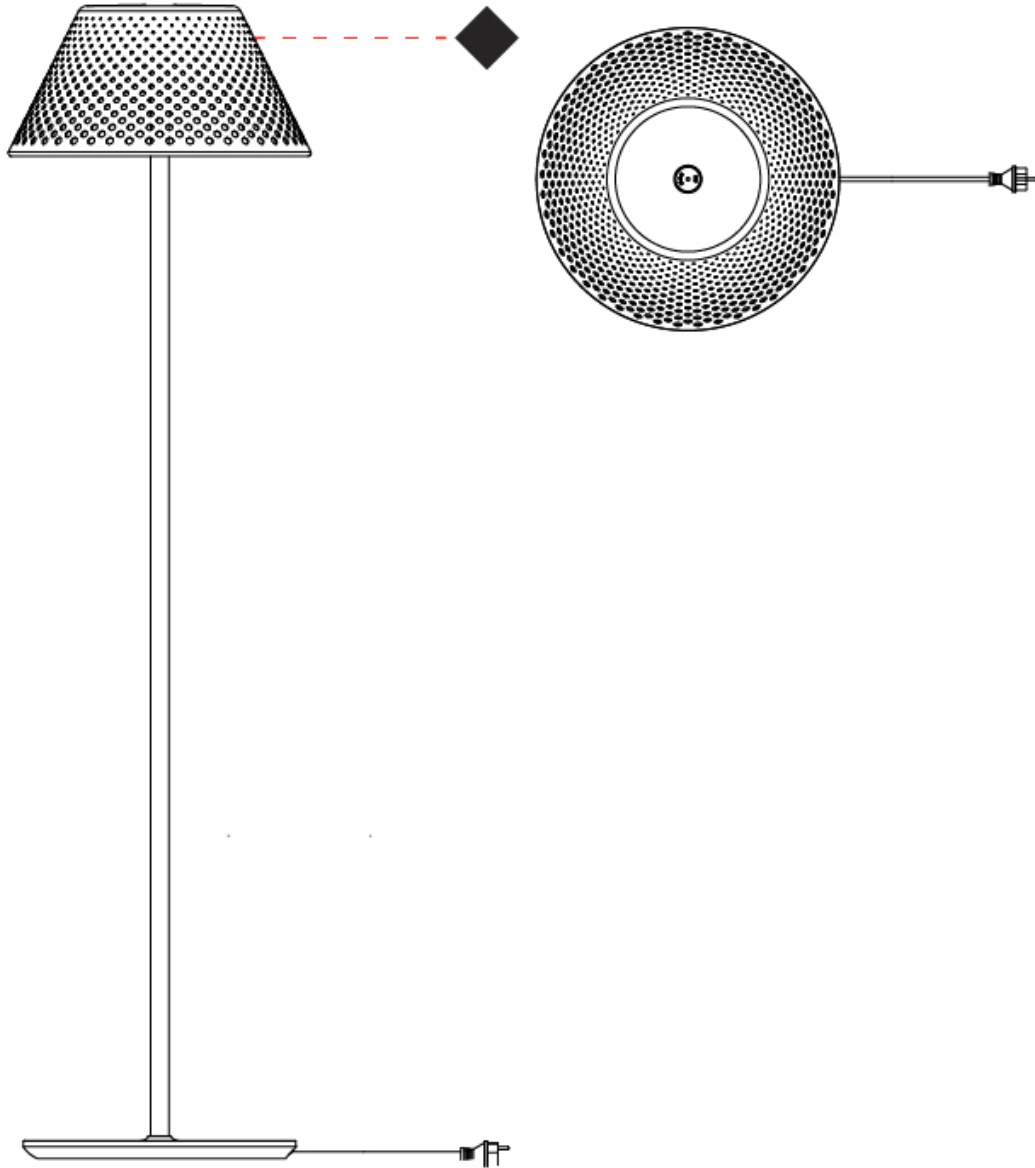

MESH LARGE PORTABLE

E9P000-

PROJECT	_____
TYPE	_____
SPECIFIER	_____
QUANTITY	_____
DATE	_____

E