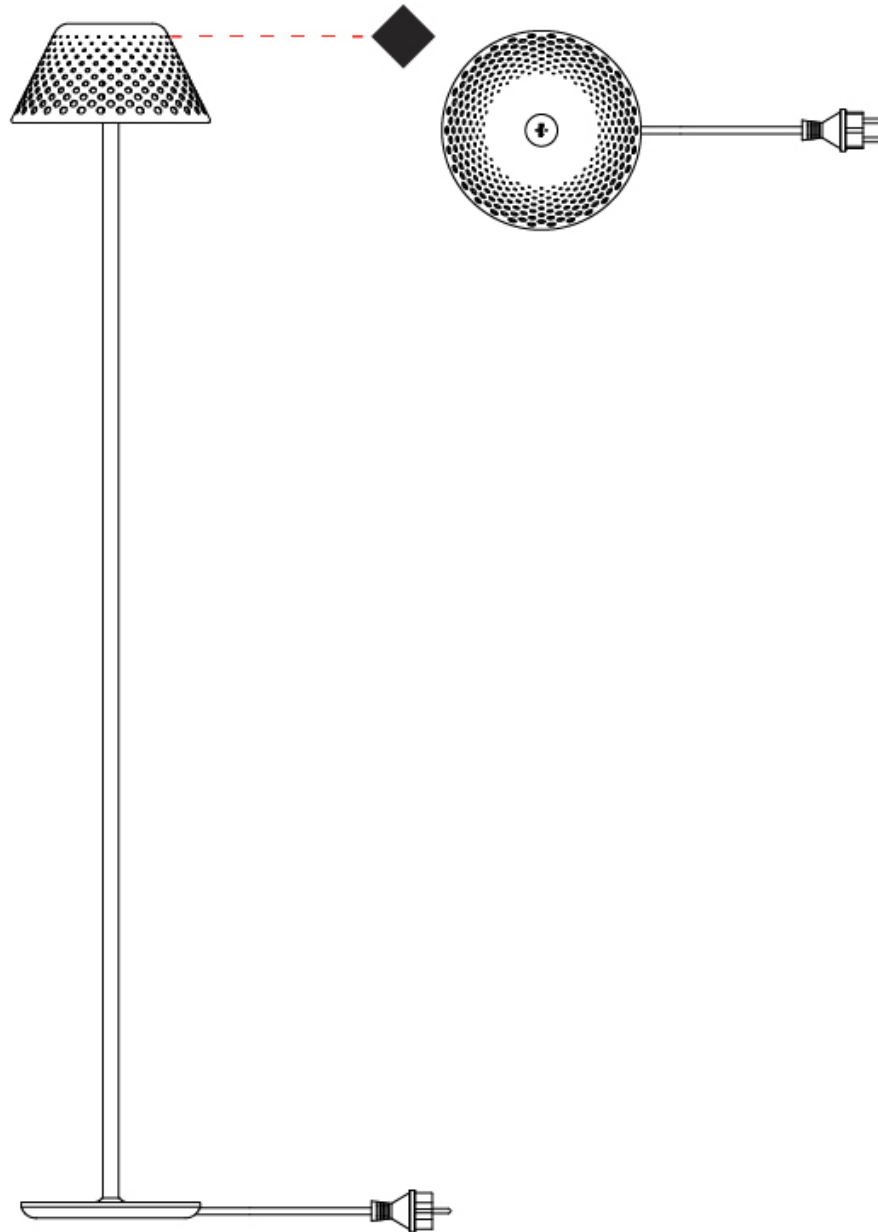

MESH - STANDARD PORTABLE

E9B219-

PROJECT
TYPE
SPECIFIER
QUANTITY
DATE

E