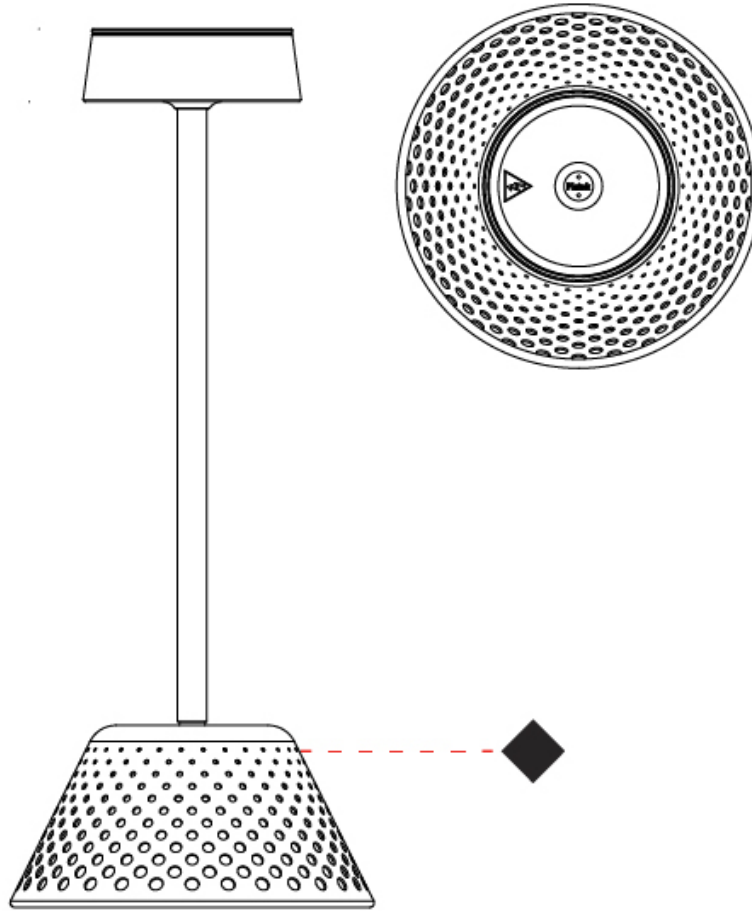

MESH - STANDARD SUSPENSION

E9S000-

PROJECT	_____
TYPE	_____
SPECIFIER	_____
QUANTITY	_____
DATE	_____

E