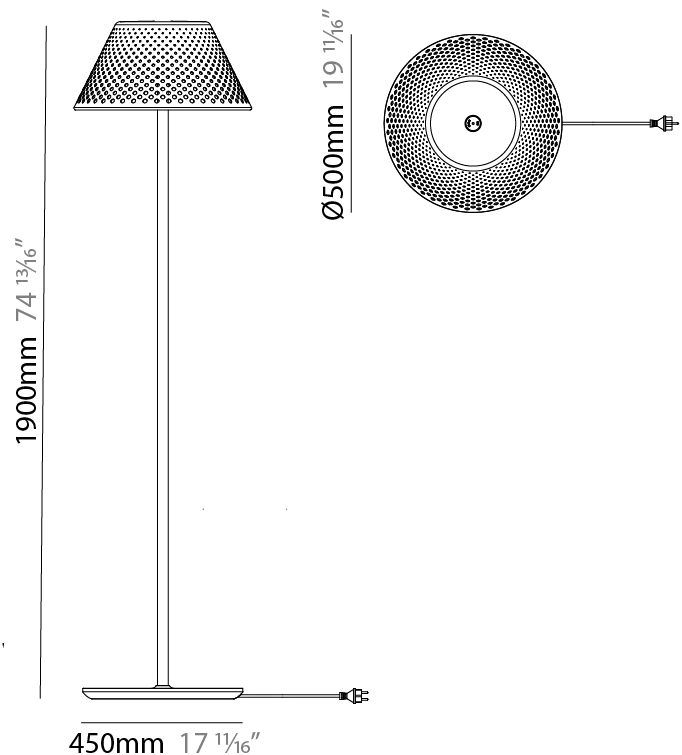

MESH LARGE PORTABLE

E9P000-

base number
Color   Finish
Temperature   Options

1. To build a product code in our configurator select the specify button on the base model # product page
2. To build a manual product code on this datasheet choose from the options listed below in blue font and add the suffix to the base model #

GENERAL

Series: Mesh
Subseries: Mesh Large
Partner: Platek
Division: Exterior
Installation: Portable
Product Type: Floor
Mounting Location: Floor
Light Distribution: Direct

PHYSICAL

Shape: Abstract
Diameter (mm): 500
Diameter (in): 19 11/16
Height (mm): 1900
Height (in): 74 13/16
Diffuser: Polycarbonate
Fixture Finish: WHI / BRZ
Fixture Material: Metal
Upon Request: Finishes - Corten, Anthracite

ELECTRICAL

Lamp Type: LED
Input Wattage (W): 27
Input Voltage (V): 120 - 277

LED

Color Temperature (°K): 2700 / 3000 / 4000
Max. Delivered Lumen (lm): 1520 / 1580
Nominal Lumen (lm): 2625 / 2730
CRI: >90 CRI
Lamp Life (hrs): 60000

OPTICAL

Optic°: 75

RATINGS AND CERTIFICATIONS

Certified By: Certified for North American Standards
IP rating: IP65
IK Rating: IK07
Bug Rating: B1 U0 G0
Upon Request: Higher Maximum Ambient Temperature