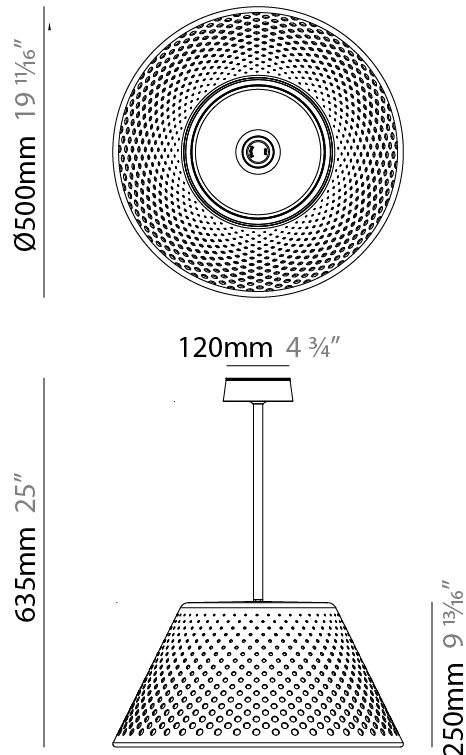

MESH LARGE SUSPENSION

E9S004-

base number   Color   Finish
Temperature   Options

1. To build a product code in our configurator select the specify button on the base model # product page
2. To build a manual product code on this datasheet choose from the options listed below in blue font and add the suffix to the base model #

GENERAL

Series: Mesh
Subseries: Mesh Large
Partner: Platek
Division: Exterior
Installation: Suspension
Product Type: Pendant
Mounting Location: Ceiling
Light Distribution: Downlight

PHYSICAL

Shape: Abstract
Diameter (mm): 500
Diameter (in): 19 7/8
Height (mm): 250
Height (in): 9 7/8
Max. Overall Height (mm): 635
Max. Overall Height (in): 25
Weight (kg): 6.4
Weight (lbs): 14.1
Diffuser: Polycarbonate
Fixture Finish: WHI / BRZ
Fixture Material: Metal
Upon Request: Finishes - Corten, Anthracite

ELECTRICAL

Lamp Type: LED
Input Wattage (W): 27
Input Voltage (V): 120 - 277

LED

Color Temperature (°K): 2700 / 3000
Max. Delivered Lumen (lm): 1620 / 1690
Nominal Lumen (lm): 2625 / 2730
CRI: >90 CRI
Lamp Life (hrs): 60000

OPTICAL

Optic°: 75

RATINGS AND CERTIFICATIONS

Certified By: Certified for North American Standards
IP rating: IP65
IK Rating: IK07
Bug Rating: B1 U0 G1

PROJECT
TYPE
SPECIFIER
QUANTITY
DATE