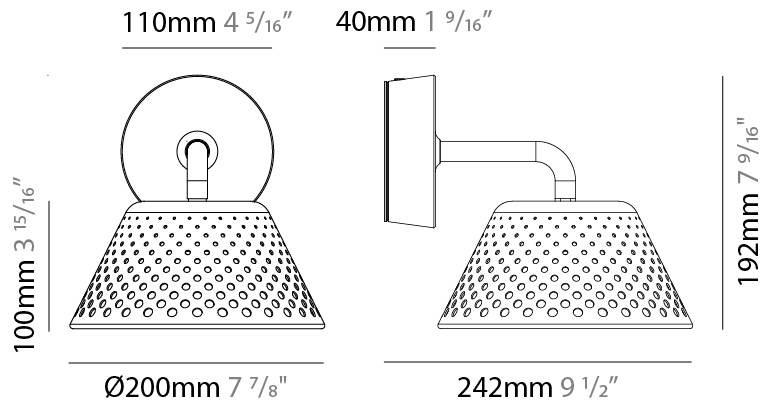

PROJECT	_____
TYPE	_____
SPECIFIER	_____
QUANTITY	_____
DATE	_____

MESH - STANDARD SURFACE

E9W575- _____ - _____
base number   Color   Finish
                         Temperature   Options

1. To build a product code in our configurator select the specify button on the base model # product page
2. To build a manual product code on this datasheet choose from the options listed below in blue font and add the suffix to the base model #

GENERAL

Series: Mesh
Subseries: Mesh - Standard
Partner: Platek
Division: Exterior
Installation: Surface
Product Type: Wall Surface
Mounting Location: Wall
Light Distribution: Downlight

PHYSICAL

Shape: Abstract
Diameter (mm): 200
Diameter (in): 7 7/8
Height (mm): 192
Height (in): 7 9/16
Extension (mm): 242
Extension (in): 9 5/16
Screws: No visible screws
Diffuser: Polycarbonate
Fixture Finish: WHI / BRZ
Fixture Material: Metal
Upon Request: Finishes - Corten, Anthracite

ELECTRICAL

Lamp Type: LED
Input Wattage (W): 12
Input Voltage (V): 120 - 277

LED

Color Temperature (°K): 2700 / 3000 / 4000
Max. Delivered Lumen (lm): 310 / 320
Nominal Lumen (lm): 1050 / 1090
CRI: >90 CRI
Lamp Life (hrs): 60000

OPTICAL

Optic°: 87

RATINGS AND CERTIFICATIONS

Certified By: Certified for North American Standards
IP rating: IP65
IK Rating: IK07
Bug Rating: B0 U0 G0
Upon Request: Higher Maximum Ambient Temperature