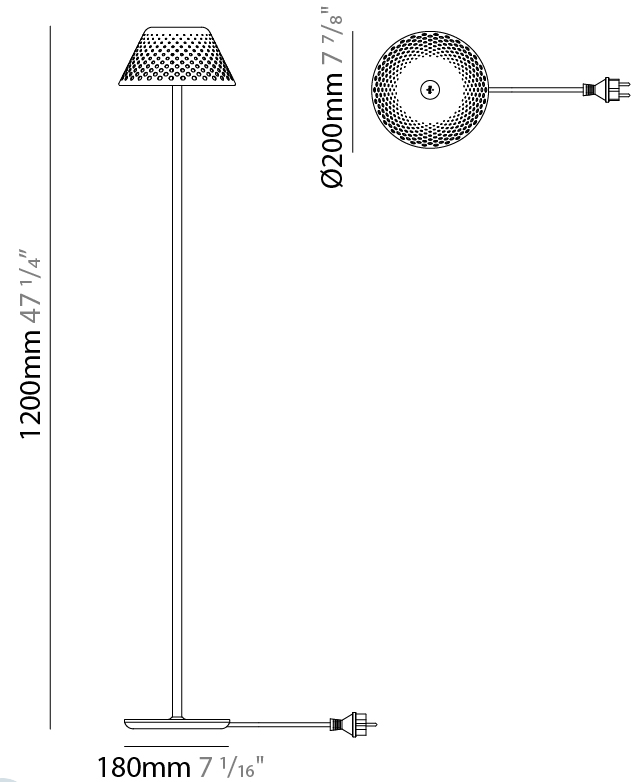

MESH - STANDARD PORTABLE

E9B219-

base number
Color   Finish
Temperature   Options

1. To build a product code in our configurator select the specify button on the base model # product page
2. To build a manual product code on this datasheet choose from the options listed below in blue font and add the suffix to the base model #

GENERAL

Series: Mesh
Subseries: Mesh - Standard
Partner: Platek
Division: Exterior
Installation: Portable
Product Type: Floor
Mounting Location: Floor
Light Distribution: Direct

PHYSICAL

Shape: Abstract
Diameter (mm): 200
Diameter (in): 7 7/8
Height (mm): 1200
Height (in): 47 1/4
Screws: No visible screws
Diffuser: Polycarbonate
Fixture Finish: WHI / BRZ
Fixture Material: Metal
Upon Request: Finishes - Corten, Anthracite

ELECTRICAL

Lamp Type: LED
Input Wattage (W): 12
Input Voltage (V): 120 - 277

LED

Color Temperature (°K): 2700 / 3000 / 4000
Max. Delivered Lumen (lm): 295 / 305
Nominal Lumen (lm): 1050 / 1090
CRI: >90 CRI
Lamp Life (hrs): 60000

OPTICAL

Optic°: 87

RATINGS AND CERTIFICATIONS

Certified By: Certified for North American Standards
IP rating: IP65
IK Rating: IK07