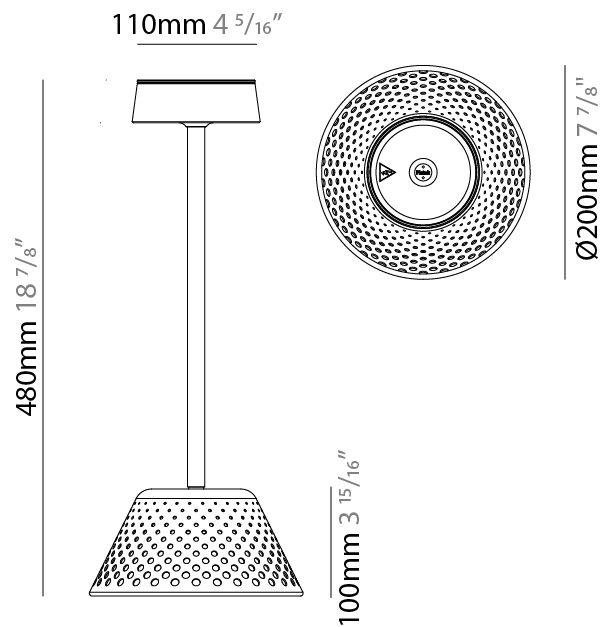

MESH - STANDARD SUSPENSION

E9S000-

base number   Color   Finish
Temperature   Options

1. To build a product code in our configurator select the specify button on the base model # product page
2. To build a manual product code on this datasheet choose from the options listed below in blue font and add the suffix to the base model #

GENERAL

Series: Mesh
Subseries: Mesh - Standard
Partner: Platek
Division: Exterior
Installation: Suspension
Product Type: Pendant
Mounting Location: Ceiling
Light Distribution: Downlight

PHYSICAL

Shape: Abstract
Diameter (mm): 200
Diameter (in): 7 7/8
Height (mm): 100
Height (in): 4
Max. Overall Height (mm): 480
Max. Overall Height (in): 18 7/8
Diffuser: Polycarbonate
Fixture Finish: WHI / BRZ
Fixture Material: Metal
Upon Request: Finishes - Corten, Anthracite

ELECTRICAL

Lamp Type: LED
Input Wattage (W): 12
Input Voltage (V): 120 - 277

LED

Color Temperature (°K): 2700 / 3000 / 4000
Max. Delivered Lumen (lm): 310 / 320
Nominal Lumen (lm): 1050 / 1090
CRI: >90 CRI
Lamp Life (hrs): 60000

OPTICAL

Optic°: 87

RATINGS AND CERTIFICATIONS

Certified By: Certified for North American Standards
IP rating: IP65
IK Rating: IK07

PROJECT
TYPE
SPECIFIER
QUANTITY
DATE