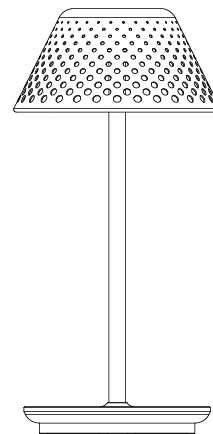

#### PHYSICAL

Shape: Abstract  
 Diameter (mm): 200  
 Diameter (in): 7 7/8  
 Height (mm): 415  
 Height (in): 16 5/16  
 Light Distribution: Direct  
 Screws: No visible screws  
 Diffuser: Polycarbonate  
 Fixture Finish: WHI / BRZ  
 Fixture Material: Metal  
 Upon Request: Finishes - Corten, Anthracite

#### PHYSICAL

Shape: Abstract  
 Diameter (mm): 200  
 Diameter (in): 7 7/8  
 Height (mm): 420  
 Height (in): 16 9/16  
 Screws: No visible screws  
 Diffuser: Polycarbonate  
 Fixture Finish: WHI / BRZ  
 Fixture Material: Metal  
 Cable Details: 1200mm / 47 1/4"  
 Upon Request: Finishes - Corten, Anthracite

#### OPTICAL

Optic°: 87  
 Beam Angle: Wide  
 Adjustability: Fixed

Ø200mm 7 7/8"

420mm 16 9/16"

180mm 7 1/16"