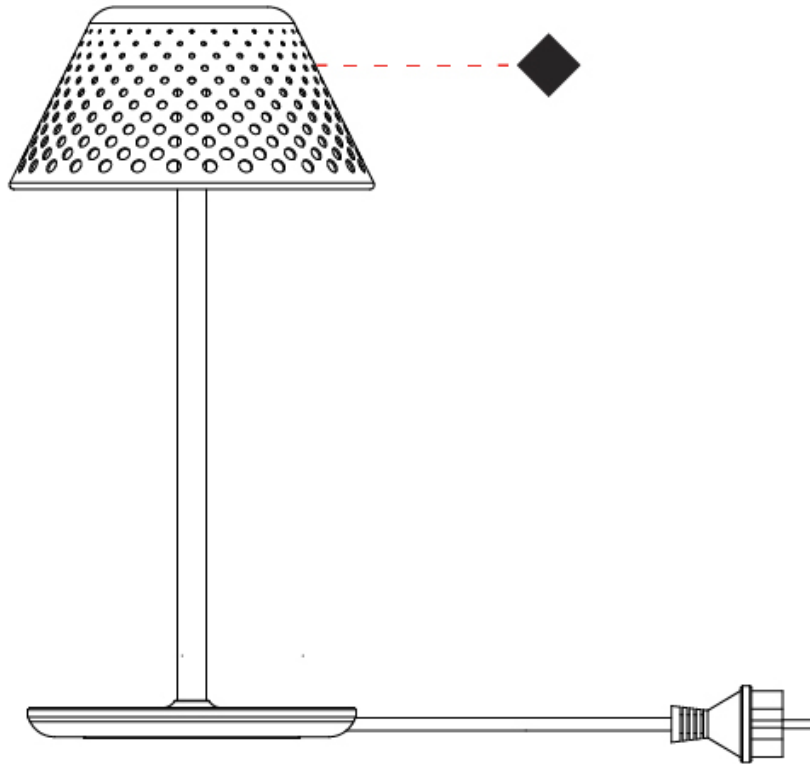

MESH - STANDARD PORTABLE

E9B215-

PROJECT	_____
TYPE	_____
SPECIFIER	_____
QUANTITY	_____
DATE	_____

E