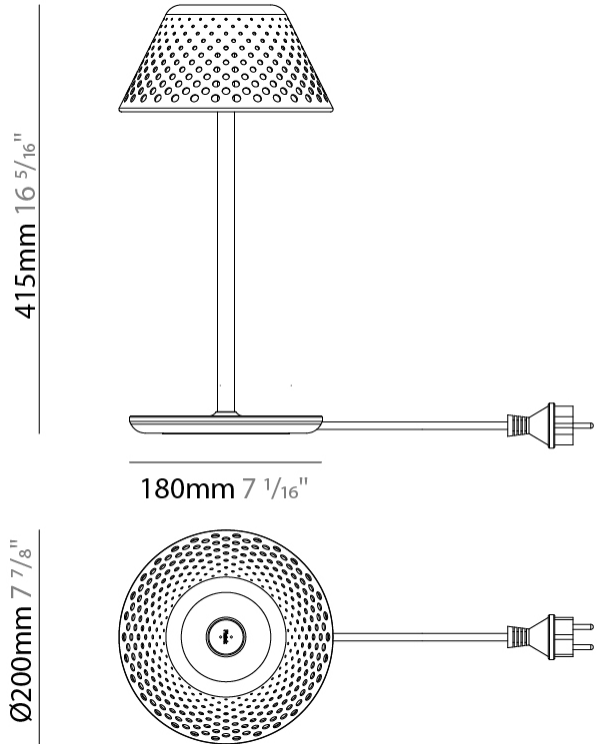

MESH - STANDARD PORTABLE

E9B215-

base number   Color   Finish
Temperature   Options

1. To build a product code in our configurator select the specify button on the base model # product page
2. To build a manual product code on this datasheet choose from the options listed below in blue font and add the suffix to the base model #

GENERAL

Series: Mesh
Subseries: Mesh - Standard
Brand: Platek
Division: Exterior
Mounting Type: Portable
Mounting Location: Table
Subcategory: Table

PHYSICAL

Shape: Abstract
Diameter (mm): 200
Diameter (in): 7 7/8
Height (mm): 415
Height (in): 16 5/16
Light Distribution: Direct
Screws: No visible screws
Diffuser: Polycarbonate
Fixture Finish: WHI / BRZ
Fixture Material: Metal
Upon Request: Finishes - Corten, Anthracite

ELECTRICAL

Lamp Type: LED
Input Wattage (W): 12
Input Voltage (V): 120 - 277

LED

Color Temperature (°K): 2700 / 3000 / 4000
Max. Delivered Lumen (lm): 295 / 305
Nominal Lumen (lm): 1050 / 1090
CRI: >90 CRI
Lamp Life (hrs): 60000

OPTICAL

Optic°: 87

RATINGS AND CERTIFICATIONS

Certified By: Certified for North American Standards
IP rating: IP65
IK Rating: IK07