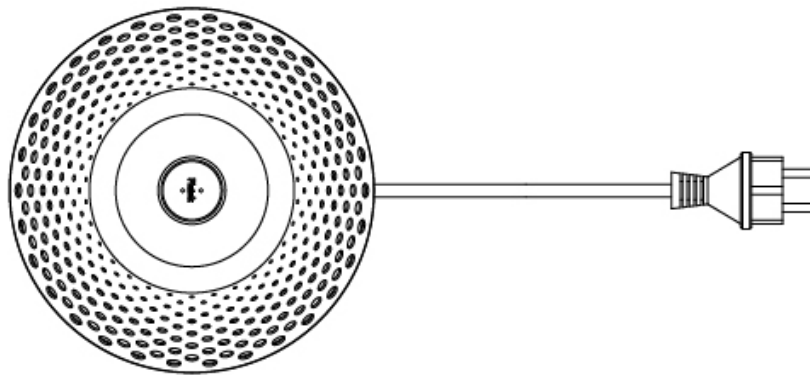

MESH - STANDARD PORTABLE

E9B215-

PROJECT	_____
TYPE	_____
SPECIFIER	_____
QUANTITY	_____
DATE	_____

E