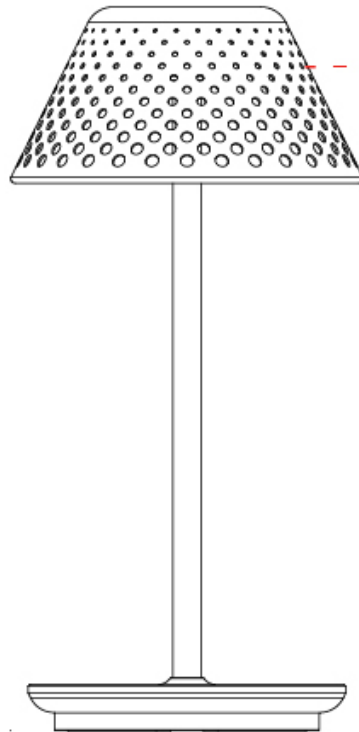

MESH - STANDARD PORTABLE

E9B221-

PROJECT	_____
TYPE	_____
SPECIFIER	_____
QUANTITY	_____
DATE	_____

E