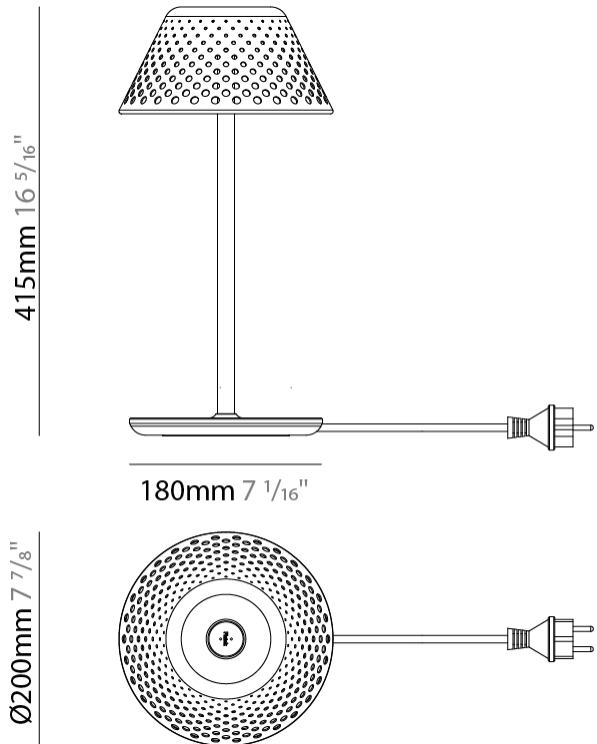

GENERAL

Series: Mesh
 Subseries: Mesh - Standard
 Partner: Platek
 Division: Exterior
 Installation: Portable
 Product Type: Table
 Mounting Location: Table
 Light Distribution: Direct

PHYSICAL

Shape: Abstract
 Diameter (mm): 200
 Diameter (in): 7 7/8
 Height (mm): 415
 Height (in): 16 1/2
 Screws: No visible screws
 Diffuser: Polycarbonate
 Fixture Finish: WHI / BRZ
 Fixture Material: Metal
 Upon Request: Finishes - Corten, Anthracite

LED

Color Temperature (°K): 2700 / 3000 / 4000
 Max. Delivered Lumen (lm): 295 / 305
 Nominal Lumen (lm): 1050 / 1090
 CRI: >90 CRI
 Lamp Life (hrs): 60000

OPTICAL

Optic°: 87

RATINGS AND CERTIFICATIONS

Certified By: Certified for North American Standards
 IP rating: IP65
 IK Rating: IK07

GENERAL

Series: Mesh
 Subseries: Mesh - Standard
 Partner: Platek
 Division: Exterior
 Installation: Portable
 Product Type: Battery Operated
 Mounting Location: Table

PHYSICAL

Shape: Abstract
 Diameter (mm): 200
 Diameter (in): 7 7/8
 Height (mm): 420
 Height (in): 16 9/16
 Screws: No visible screws
 Diffuser: Polycarbonate
 Fixture Finish: WHI / BRZ
 Fixture Material: Metal
 Cable Details: 1200mm / 47 1/4"
 Upon Request: Finishes - Corten, Anthracite

PROJECT
TYPE
SPECIFIER
QUANTITY
DATE

Ø200mm 7 7/8"

420mm 16 9/16"

180mm 7 1/16"

MESH - STANDARD PORTABLE

E9B221-

PROJECT _____

TYPE _____