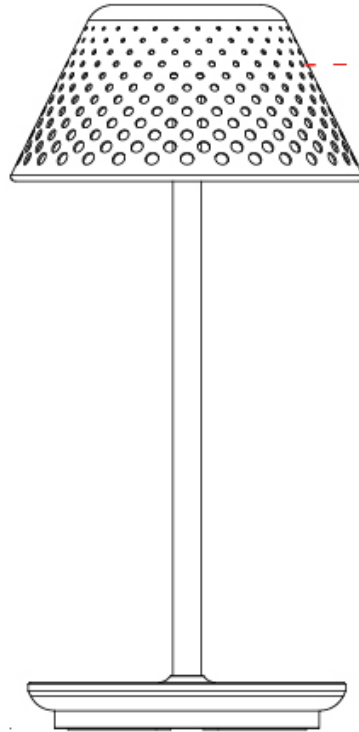

MESH - STANDARD PORTABLE

E9B221-

PROJECT _____

TYPE _____

SPECIFIER _____

QUANTITY _____

DATE _____

E