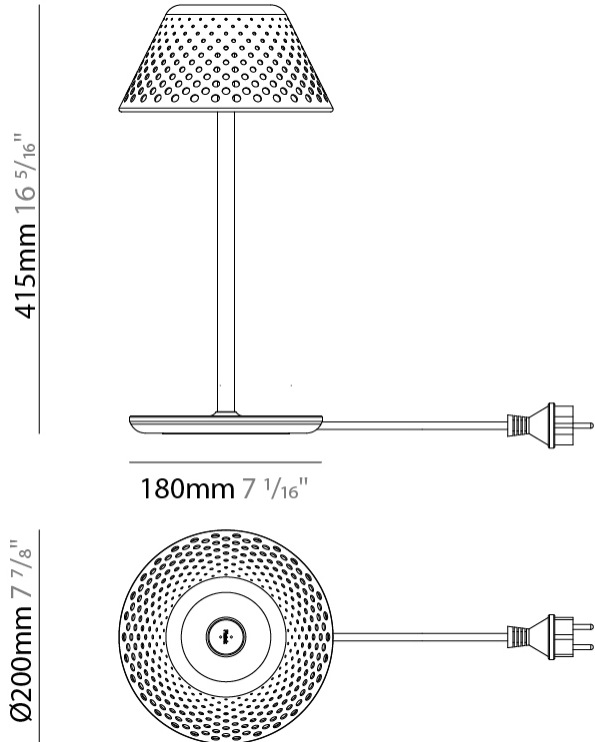

PROJECT	_____
TYPE	_____
SPECIFIER	_____
QUANTITY	_____
DATE	_____

MESH - STANDARD PORTABLE

E9B215-

base number	Color	Finish
	Temperature	Options

1. To build a product code in our configurator select the specify button on the base model # product page
2. To build a manual product code on this datasheet choose from the options listed below in blue font and add the suffix to the base model #

GENERAL

Series: Mesh
Subseries: Mesh - Standard
Brand: Platek
Division: Exterior
Mounting Type: Portable
Mounting Location: Table
Subcategory: Table

PHYSICAL

Shape: Abstract
Diameter (mm): 200
Diameter (in): 7 7/8
Height (mm): 415
Height (in): 16 5/16
Light Distribution: Direct
Screws: No visible screws
Diffuser: Polycarbonate
Fixture Finish: WHI / BRZ
Fixture Material: Metal
Upon Request: Finishes - Corten, Anthracite

ELECTRICAL

Lamp Type: LED
Input Wattage (W): 12
Input Voltage (V): 120 - 277

LED

Color Temperature (°K): 2700 / 3000 / 4000
Max. Delivered Lumen (lm): 295 / 305
Nominal Lumen (lm): 1050 / 1090
CRI: >90 CRI
Lamp Life (hrs): 60000

OPTICAL

Optic°: 87

RATINGS AND CERTIFICATIONS

Certified By: Certified for North American Standards
IP rating: IP65
IK Rating: IK07