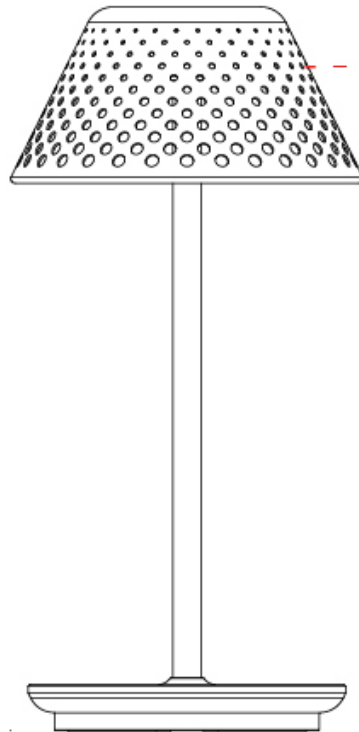

MESH - STANDARD PORTABLE

E9B221-

PROJECT _____

TYPE _____

SPECIFIER _____

QUANTITY _____

DATE _____