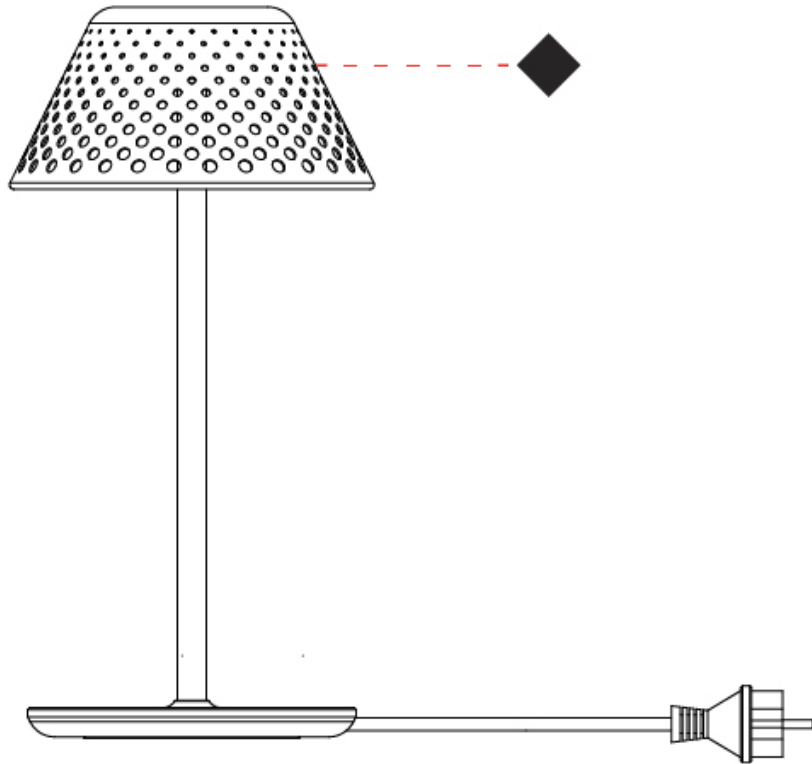

MESH - STANDARD PORTABLE

E9B215-

PROJECT _____

TYPE _____

SPECIFIER _____

QUANTITY _____

DATE _____

E