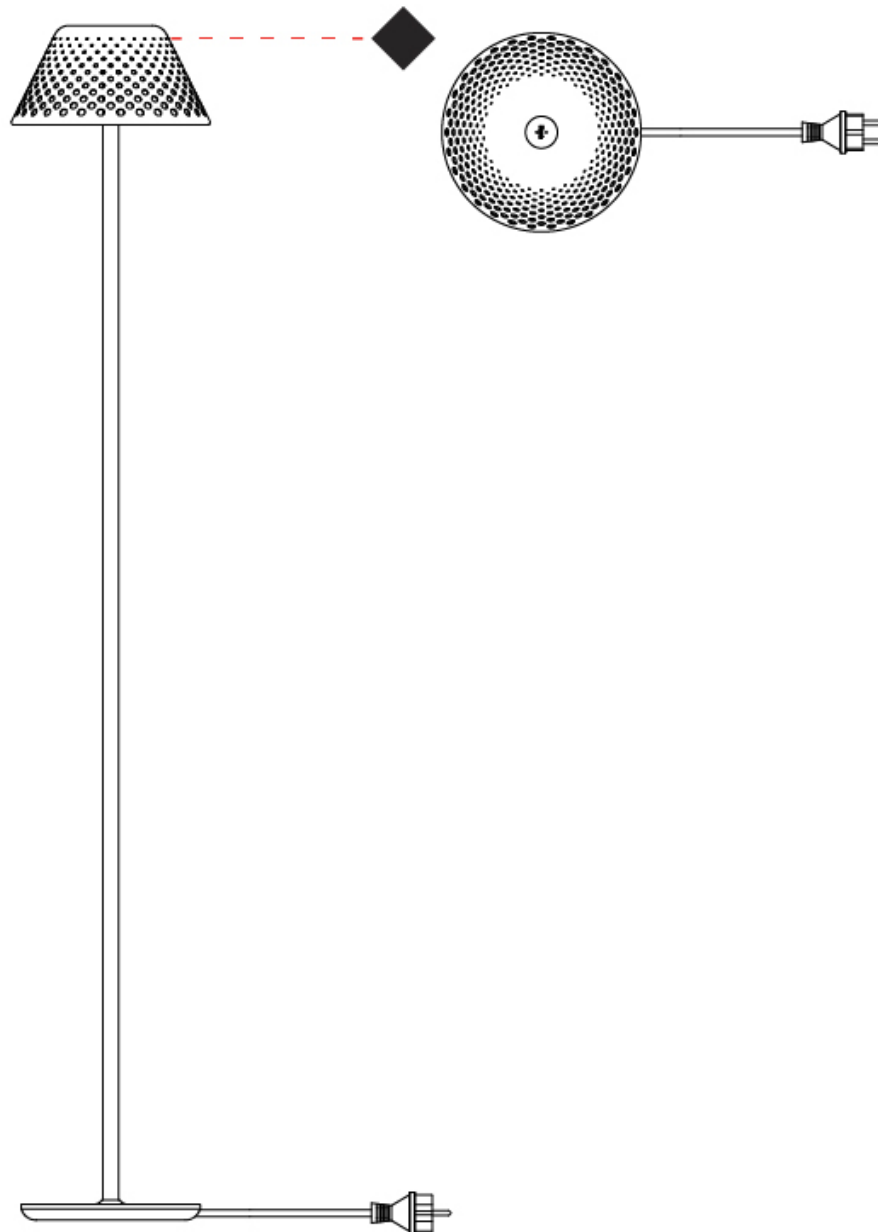

MESH - STANDARD PORTABLE

E9B219-

PROJECT	_____
TYPE	_____
SPECIFIER	_____
QUANTITY	_____
DATE	_____

E