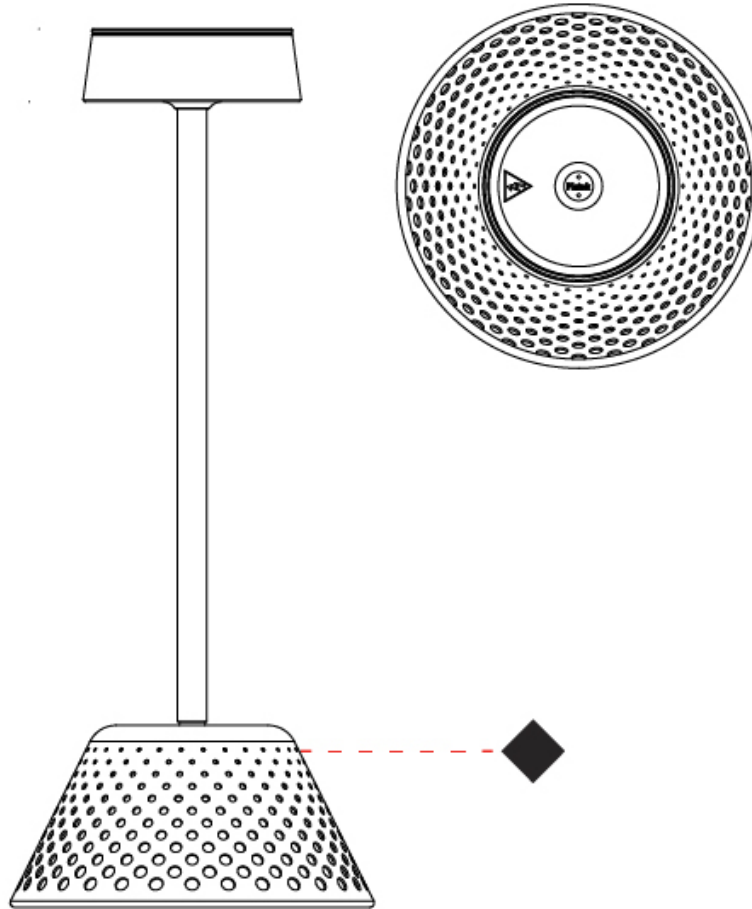

MESH - STANDARD SUSPENSION

E9S000-

PROJECT _____

TYPE _____

SPECIFIER _____

QUANTITY _____

DATE _____

E