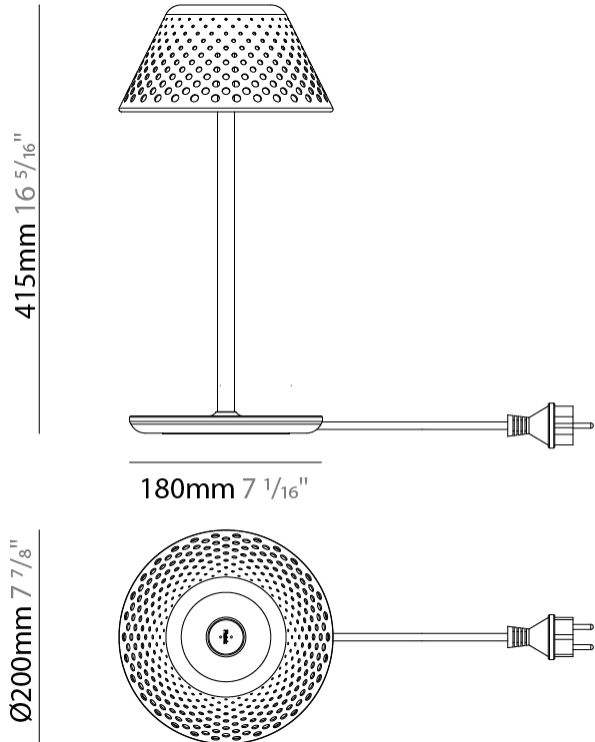

MESH - STANDARD PORTABLE

E9B215-

base number   Color   Finish
Temperature   Options

1. To build a product code in our configurator select the specify button on the base model # product page
2. To build a manual product code on this datasheet choose from the options listed below in blue font and add the suffix to the base model #

GENERAL

Series: Mesh
Subseries: Mesh - Standard
Brand: Platek
Division: Exterior
Mounting Type: Portable
Mounting Location: Table
Subcategory: Table

PHYSICAL

Shape: Abstract
Diameter (mm): 200
Diameter (in): 7 7/8
Height (mm): 415
Height (in): 16 5/16
Light Distribution: Direct
Screws: No visible screws
Diffuser: Polycarbonate
Fixture Finish: WHI / BRZ
Fixture Material: Metal
Upon Request: Finishes - Corten, Anthracite

ELECTRICAL

Lamp Type: LED
Input Wattage (W): 12
Input Voltage (V): 120 - 277

LED

Color Temperature (°K): 2700 / 3000 / 4000
Max. Delivered Lumen (lm): 295 / 305
Nominal Lumen (lm): 1050 / 1090
CRI: >90 CRI
Lamp Life (hrs): 60000

OPTICAL

Optic°: 87

RATINGS AND CERTIFICATIONS

Certified By: Certified for North American Standards
IP rating: IP65
IK Rating: IK07