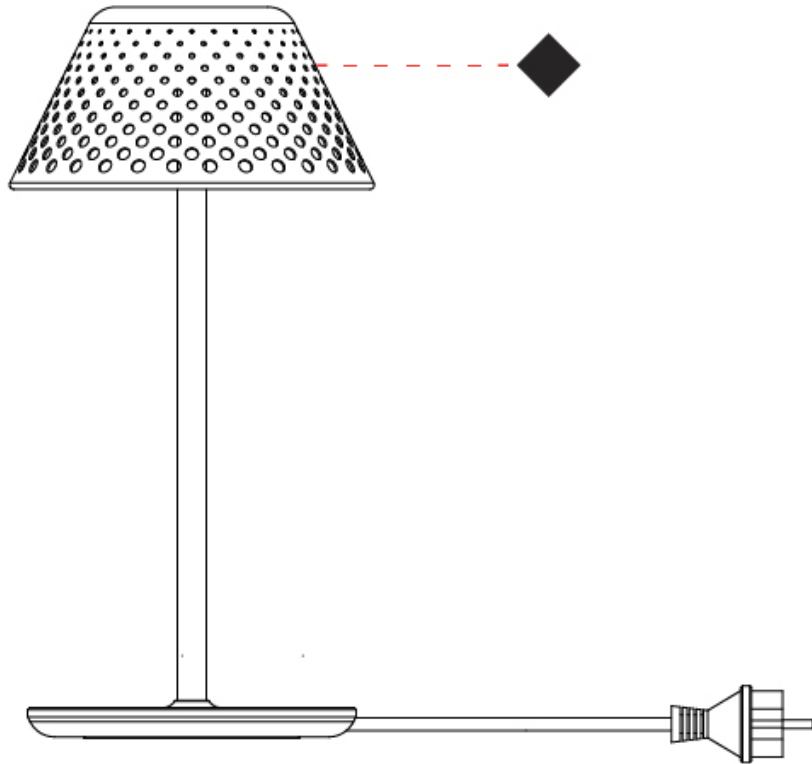

MESH - STANDARD PORTABLE

E9B215-

PROJECT	_____
TYPE	_____
SPECIFIER	_____
QUANTITY	_____
DATE	_____

E