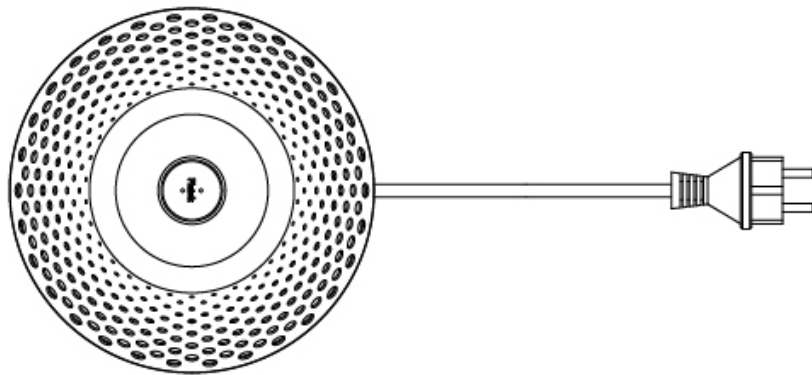

MESH - STANDARD PORTABLE

E9B215-

PROJECT	_____
TYPE	_____
SPECIFIER	_____
QUANTITY	_____
DATE	_____

E