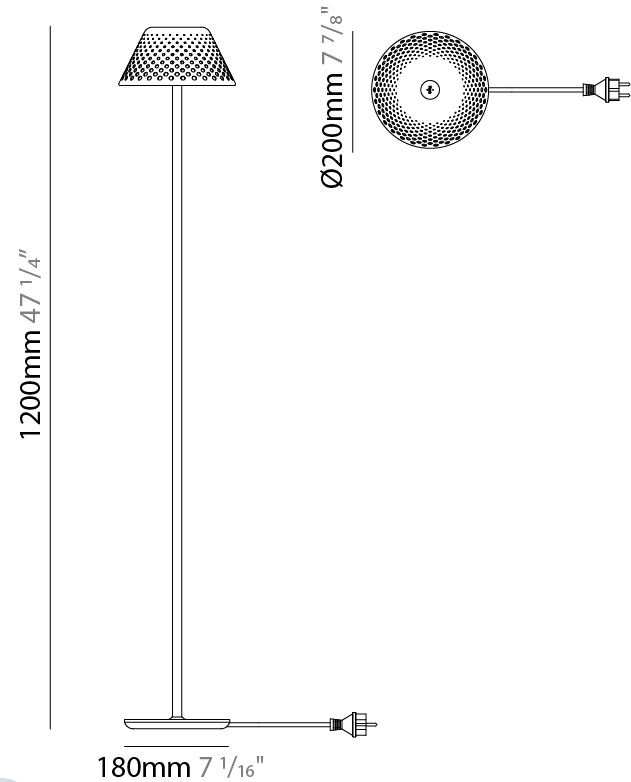

PROJECT	_____
TYPE	_____
SPECIFIER	_____
QUANTITY	_____
DATE	_____

MESH - STANDARD PORTABLE

E9B219-

base number	Color	Finish
	Temperature	Options

1. To build a product code in our configurator select the specify button on the base model # product page
2. To build a manual product code on this datasheet choose from the options listed below in blue font and add the suffix to the base model #

GENERAL

Series: Mesh
Subseries: Mesh - Standard
Brand: Platek
Division: Exterior
Mounting Type: Portable
Mounting Location: Floor
Subcategory: Floor

PHYSICAL

Shape: Abstract
Diameter (mm): 200
Diameter (in): 7 7/8
Height (mm): 1200
Height (in): 47 1/4
Light Distribution: Direct
Screws: No visible screws
Diffuser: Polycarbonate
Fixture Finish: WHI / BRZ
Fixture Material: Metal
Upon Request: Finishes - Corten, Anthracite

ELECTRICAL

Lamp Type: LED
Input Wattage (W): 12
Input Voltage (V): 120 - 277

LED

Color Temperature (°K): 2700 / 3000 / 4000
Max. Delivered Lumen (lm): 295 / 305
Nominal Lumen (lm): 1050 / 1090
CRI: >90 CRI
Lamp Life (hrs): 60000

OPTICAL

Optic°: 87

RATINGS AND CERTIFICATIONS

Certified By: Certified for North American Standards
IP rating: IP65
IK Rating: IK07