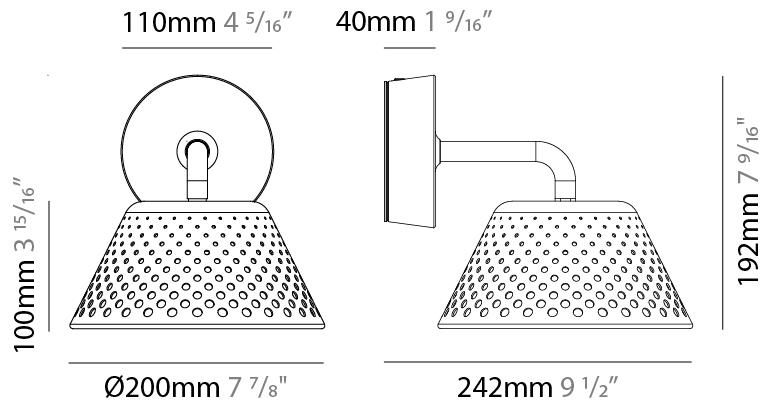

MESH - STANDARD SURFACE

E9W575- _____
base number   Color   Finish
                         Temperature   Options

1. To build a product code in our configurator select the specify button on the base model # product page
2. To build a manual product code on this datasheet choose from the options listed below in blue font and add the suffix to the base model #

GENERAL

Series: Mesh
Subseries: Mesh - Standard
Brand: Platek
Division: Exterior
Mounting Type: Surface
Mounting Location: Wall
Subcategory: Wall Effect

PHYSICAL

Shape: Abstract
Diameter (mm): 200
Diameter (in): 7 7/8
Height (mm): 192
Height (in): 7 9/16
Extension (mm): 242
Extension (in): 9 5/16
Light Distribution: Downlight
Screws: No visible screws
Diffuser: Polycarbonate
Fixture Finish: WHI / BRZ
Fixture Material: Metal
Upon Request: Finishes - Corten, Anthracite

ELECTRICAL

Lamp Type: LED
Input Wattage (W): 12
Input Voltage (V): 120 - 277

LED

Color Temperature (°K): 2700 / 3000 / 4000
Max. Delivered Lumen (lm): 310 / 320
Nominal Lumen (lm): 1050 / 1090
CRI: >90 CRI
Lamp Life (hrs): 60000

OPTICAL

Optic°: 87

RATINGS AND CERTIFICATIONS

Certified By: Certified for North American Standards
IP rating: IP65
IK Rating: IK07
Bug Rating: B0 U0 G0
Upon Request: Higher Maximum Ambient Temperature