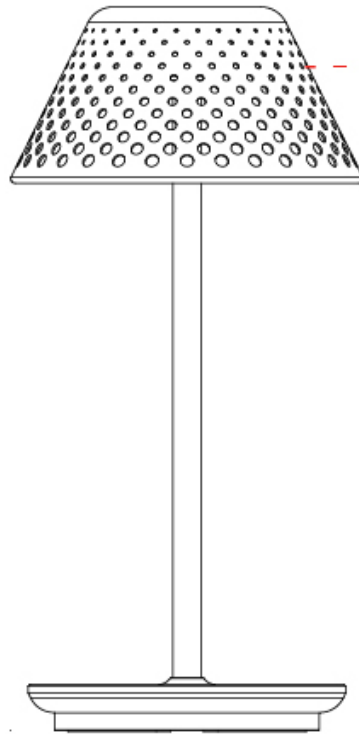

MESH - STANDARD PORTABLE

E9B221-

PROJECT _____

TYPE _____

SPECIFIER _____

QUANTITY _____

DATE _____

E