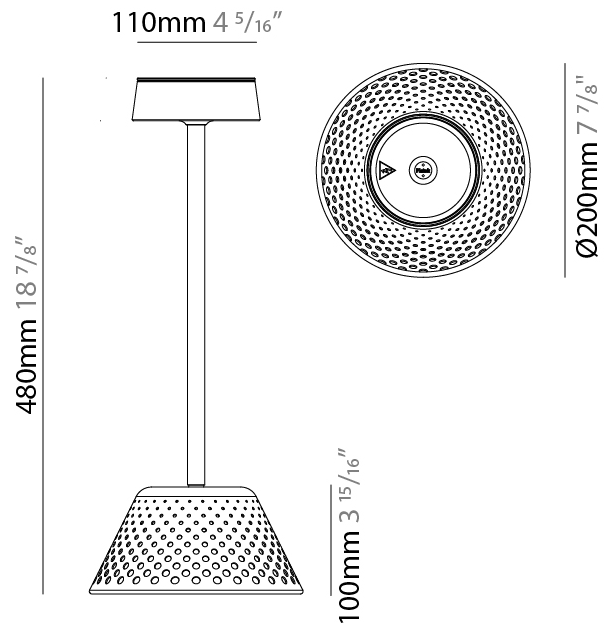

MESH - STANDARD SUSPENSION

E9S000-

base number   Color   Finish
Temperature   Options

1. To build a product code in our configurator select the specify button on the base model # product page
2. To build a manual product code on this datasheet choose from the options listed below in blue font and add the suffix to the base model #

GENERAL

Series: Mesh
Subseries: Mesh - Standard
Brand: Platek
Division: Exterior
Mounting Type: Suspension
Mounting Location: Ceiling
Subcategory: Pendant

PHYSICAL

Shape: Abstract
Diameter (mm): 200
Diameter (in): 7 7/8
Height (mm): 100
Height (in): 4
Max. Overall Height (mm): 480
Max. Overall Height (in): 18 7/8
Light Distribution: Downlight
Diffuser: Polycarbonate
Fixture Finish: WHI / BRZ
Fixture Material: Metal
Upon Request: Finishes - Corten, Anthracite

ELECTRICAL

Lamp Type: LED
Input Wattage (W): 12
Input Voltage (V): 120 - 277

LED

Color Temperature (°K): 2700 / 3000 / 4000
Max. Delivered Lumen (lm): 310 / 320
Nominal Lumen (lm): 1050 / 1090
CRI: >90 CRI
Lamp Life (hrs): 60000

OPTICAL

Optic°: 87

RATINGS AND CERTIFICATIONS

Certified By: Certified for North American Standards
IP rating: IP65
IK Rating: IK07

PROJECT	_____
TYPE	_____
SPECIFIER	_____
QUANTITY	_____
DATE	_____