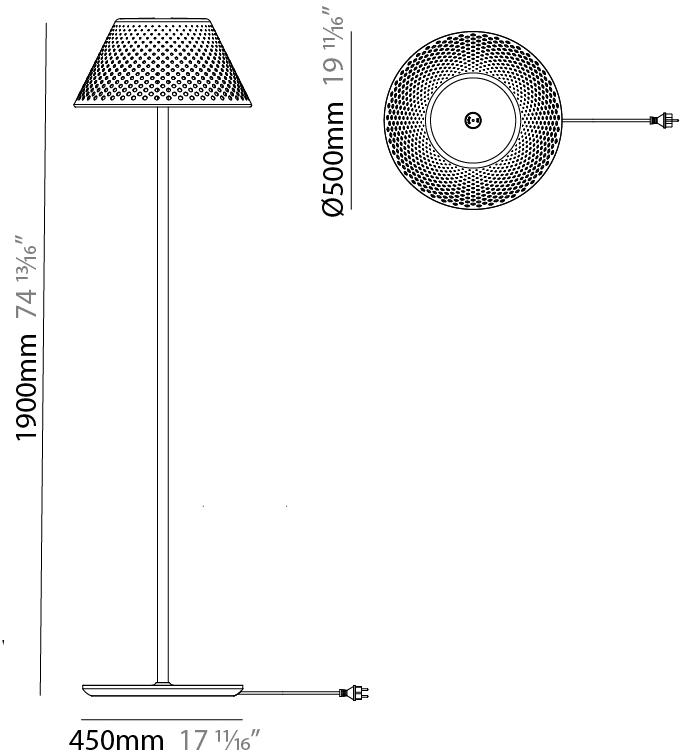

MESH LARGE PORTABLE

E9P000-

base number
Color   Finish
Temperature   Options

1. To build a product code in our configurator select the specify button on the base model # product page
2. To build a manual product code on this datasheet choose from the options listed below in blue font and add the suffix to the base model #

GENERAL

Series: Mesh
Subseries: Mesh Large
Partner: Platek
Division: Exterior
Installation: Portable
Product Type: Floor
Mounting Location: Floor
Light Distribution: Direct

PHYSICAL

Shape: Abstract
Diameter (mm): 500
Diameter (in): 19 11/16
Height (mm): 1900
Height (in): 74 13/16
Diffuser: Polycarbonate
Fixture Finish: WHI / BRZ
Fixture Material: Metal
Upon Request: Finishes - Corten, Anthracite

ELECTRICAL

Lamp Type: LED
Input Wattage (W): 27
Input Voltage (V): 120 - 277

LED

Color Temperature (°K): 2700 / 3000 / 4000
Max. Delivered Lumen (lm): 1520 / 1580
Nominal Lumen (lm): 2625 / 2730
CRI: >90 CRI
Lamp Life (hrs): 60000

OPTICAL

Optic°: 75

RATINGS AND CERTIFICATIONS

Certified By: Certified for North American Standards
IP rating: IP65
IK Rating: IK07
Bug Rating: B1 U0 G0
Upon Request: Higher Maximum Ambient Temperature