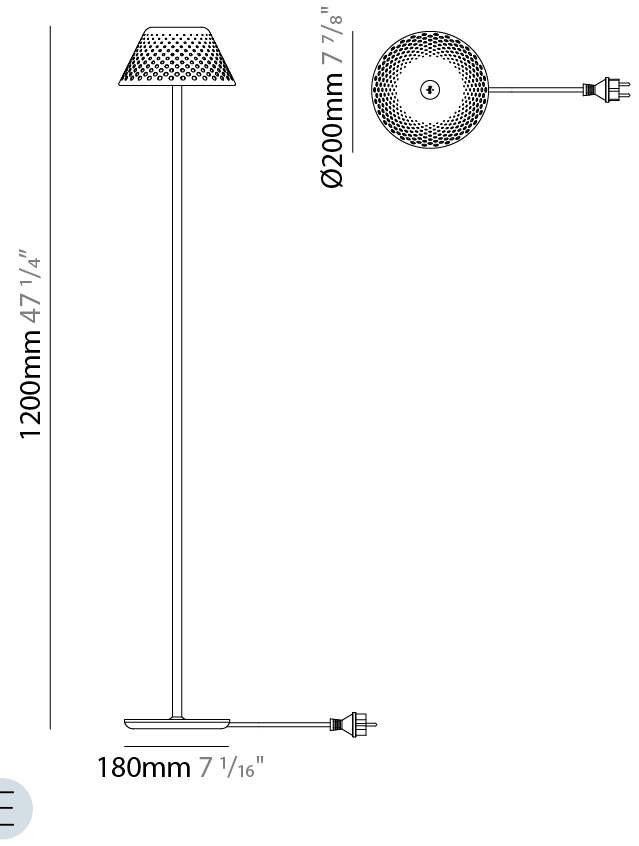

MESH - STANDARD PORTABLE

E9B219-

base number
Color   Finish
Temperature   Options

1. To build a product code in our configurator select the specify button on the base model # product page
2. To build a manual product code on this datasheet choose from the options listed below in blue font and add the suffix to the base model #

GENERAL

Series: Mesh
Subseries: Mesh - Standard
Partner: Platek
Division: Exterior
Installation: Portable
Product Type: Floor
Mounting Location: Floor
Light Distribution: Direct

PHYSICAL

Shape: Abstract
Diameter (mm): 200
Diameter (in): 7 7/8
Height (mm): 1200
Height (in): 47 1/4
Screws: No visible screws
Diffuser: Polycarbonate
Fixture Finish: WHI / BRZ
Fixture Material: Metal
Upon Request: Finishes - Corten, Anthracite

ELECTRICAL

Lamp Type: LED
Input Wattage (W): 12
Input Voltage (V): 120 - 277

LED

Color Temperature (°K): 2700 / 3000 / 4000
Max. Delivered Lumen (lm): 295 / 305
Nominal Lumen (lm): 1050 / 1090
CRI: >90 CRI
Lamp Life (hrs): 60000

OPTICAL

Optic°: 87

RATINGS AND CERTIFICATIONS

Certified By: Certified for North American Standards
IP rating: IP65
IK Rating: IK07