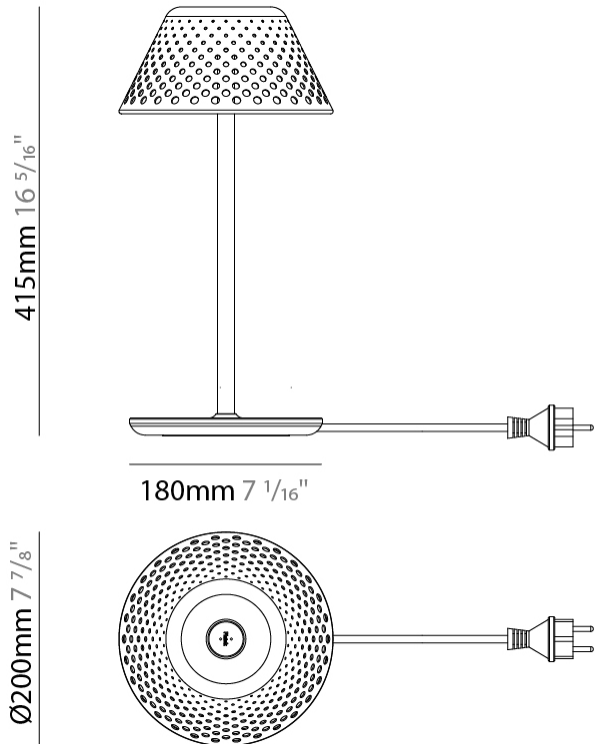

MESH - STANDARD PORTABLE

E9B215-

base number   Color   Finish
Temperature   Options

1. To build a product code in our configurator select the specify button on the base model # product page
2. To build a manual product code on this datasheet choose from the options listed below in blue font and add the suffix to the base model #

GENERAL

Series: Mesh
Subseries: Mesh - Standard
Partner: Platek
Division: Exterior
Installation: Portable
Product Type: Table
Mounting Location: Table
Light Distribution: Direct

PHYSICAL

Shape: Abstract
Diameter (mm): 200
Diameter (in): 7 7/8
Height (mm): 415
Height (in): 16 1/2
Screws: No visible screws
Diffuser: Polycarbonate
Fixture Finish: WHI / BRZ
Fixture Material: Metal
Upon Request: Finishes - Corten, Anthracite

ELECTRICAL

Lamp Type: LED
Input Wattage (W): 12
Driver Included: Yes
Driver Location: Remote
Driver Type: non-dimming
Driver Class: Class 2
Housing: ENCP20
Input Voltage (V): 120 - 277
Output Voltage (V): 24
Lamp Voltage (V): 24
Constant Voltage (V): 24

LED

Color Temperature (°K): 2700 / 3000 / 4000
Max. Delivered Lumen (lm): 295 / 305
Nominal Lumen (lm): 1050 / 1090
CRI: >90 CRI
Lamp Life (hrs): 60000

OPTICAL

Optic°: 87

RATINGS AND CERTIFICATIONS

Certified By: Certified for North American Standards
IP rating: IP65
IK Rating: IK07

PROJECT
TYPE
SPECIFIER
QUANTITY
DATE