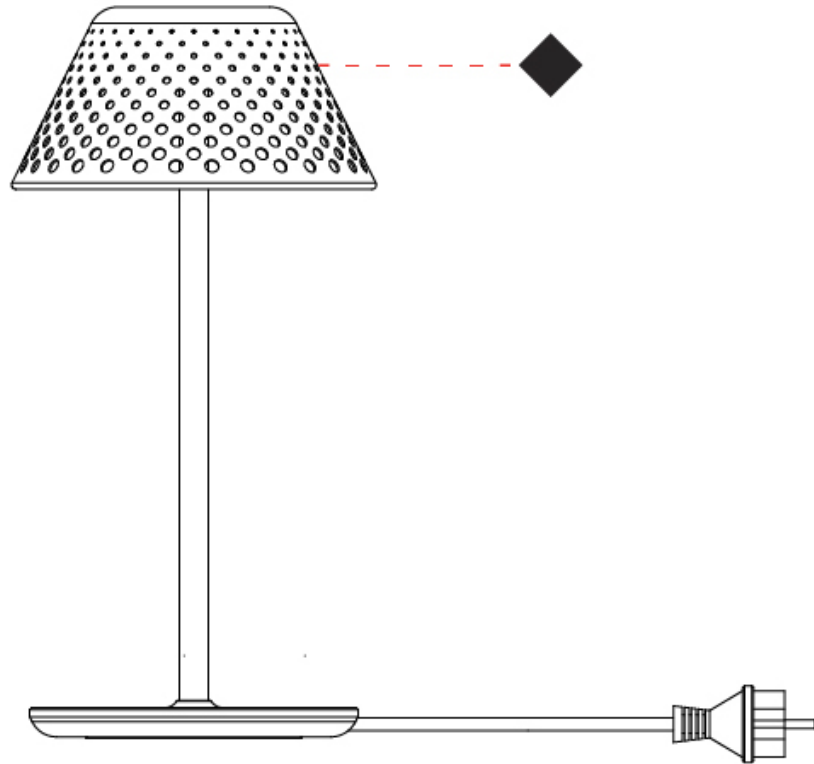

MESH - STANDARD PORTABLE

E9B215-

PROJECT _____

TYPE _____

SPECIFIER _____

QUANTITY _____

DATE _____

E