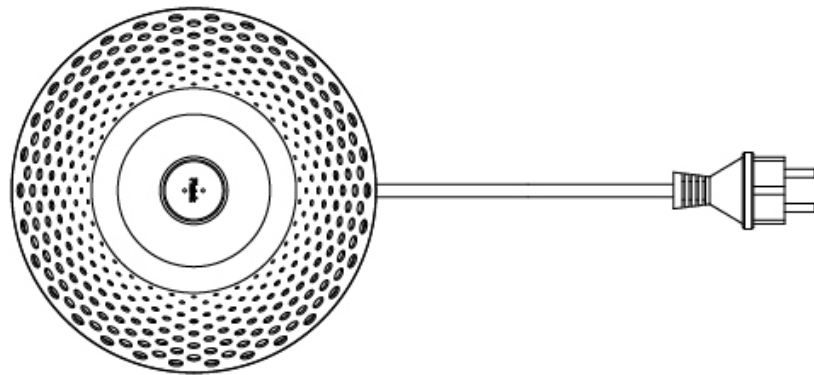

## MESH - STANDARD PORTABLE

E9B215-

PROJECT \_\_\_\_\_

TYPE \_\_\_\_\_

SPECIFIER \_\_\_\_\_

QUANTITY \_\_\_\_\_

DATE \_\_\_\_\_

E