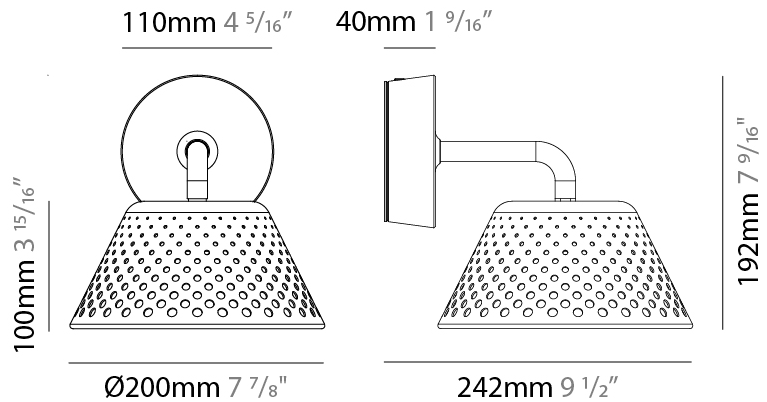

PROJECT	_____
TYPE	_____
SPECIFIER	_____
QUANTITY	_____
DATE	_____

MESH - STANDARD SURFACE

E9W575- _____ - _____
base number   Color   Finish
                          Temperature   Options

1. To build a product code in our configurator select the specify button on the base model # product page
2. To build a manual product code on this datasheet choose from the options listed below in blue font and add the suffix to the base model #

GENERAL

Series: Mesh
Subseries: Mesh - Standard
Partner: Platek
Division: Exterior
Installation: Surface
Product Type: Wall Surface
Mounting Location: Wall
Light Distribution: Downlight

PHYSICAL

Shape: Abstract
Diameter (mm): 200
Diameter (in): 7 7/8
Height (mm): 192
Height (in): 7 9/16
Extension (mm): 242
Extension (in): 9 5/16
Screws: No visible screws
Diffuser: Polycarbonate
Fixture Finish: WHI / BRZ
Fixture Material: Metal
Upon Request: Finishes - Corten, Anthracite

ELECTRICAL

Lamp Type: LED
Input Wattage (W): 12
Input Voltage (V): 120 - 277

LED

Color Temperature (°K): 2700 / 3000 / 4000
Max. Delivered Lumen (lm): 310 / 320
Nominal Lumen (lm): 1050 / 1090
CRI: >90 CRI
Lamp Life (hrs): 60000

OPTICAL

Optic°: 87

RATINGS AND CERTIFICATIONS

Certified By: Certified for North American Standards
IP rating: IP65
IK Rating: IK07
Bug Rating: B0 U0 G0
Upon Request: Higher Maximum Ambient Temperature