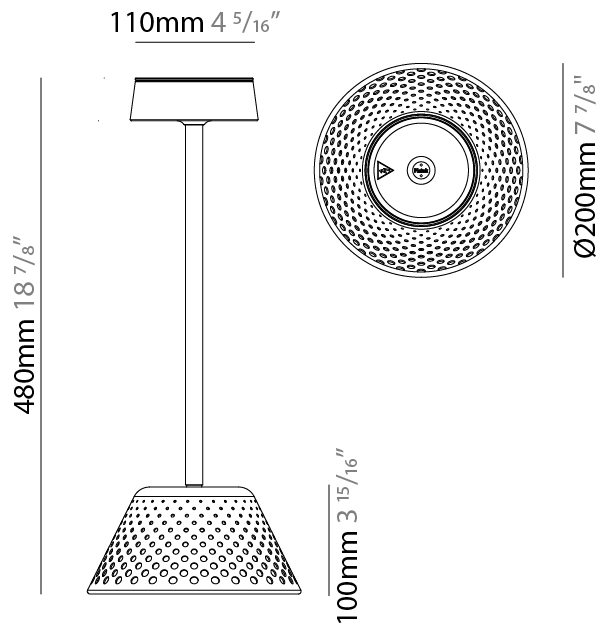

MESH - STANDARD SUSPENSION

E9S000-

base number   Color   Finish
Temperature   Options

1. To build a product code in our configurator select the specify button on the base model # product page
2. To build a manual product code on this datasheet choose from the options listed below in blue font and add the suffix to the base model #

GENERAL

Series: Mesh
Subseries: Mesh - Standard
Partner: Platek
Division: Exterior
Installation: Suspension
Product Type: Pendant
Mounting Location: Ceiling
Light Distribution: Downlight

PHYSICAL

Shape: Abstract
Diameter (mm): 200
Diameter (in): 7 7/8
Height (mm): 100
Height (in): 4
Max. Overall Height (mm): 480
Max. Overall Height (in): 18 7/8
Diffuser: Polycarbonate
Fixture Finish: WHI / BRZ
Fixture Material: Metal
Upon Request: Finishes - Corten, Anthracite

ELECTRICAL

Lamp Type: LED
Input Wattage (W): 12
Input Voltage (V): 120 - 277

LED

Color Temperature (°K): 2700 / 3000 / 4000
Max. Delivered Lumen (lm): 310 / 320
Nominal Lumen (lm): 1050 / 1090
CRI: >90 CRI
Lamp Life (hrs): 60000

OPTICAL

Optic°: 87

RATINGS AND CERTIFICATIONS

Certified By: Certified for North American Standards
IP rating: IP65
IK Rating: IK07

PROJECT
TYPE
SPECIFIER
QUANTITY
DATE