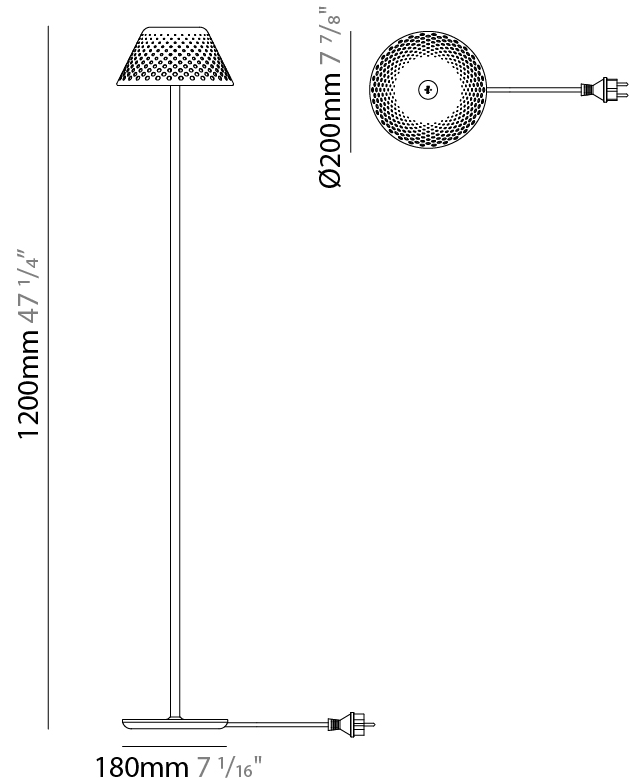

MESH - STANDARD PORTABLE

E9B219-

base number
Color   Finish
Temperature   Options

1. To build a product code in our configurator select the specify button on the base model # product page
2. To build a manual product code on this datasheet choose from the options listed below in blue font and add the suffix to the base model #

GENERAL

Series: Mesh
Subseries: Mesh - Standard
Partner: Platek
Division: Exterior
Installation: Portable
Product Type: Floor
Mounting Location: Floor
Light Distribution: Direct

PHYSICAL

Shape: Abstract
Diameter (mm): 200
Diameter (in): 7 7/8
Height (mm): 1200
Height (in): 47 1/4
Screws: No visible screws
Diffuser: Polycarbonate
Fixture Finish: WHI / BRZ
Fixture Material: Metal
Upon Request: Finishes - Corten, Anthracite

ELECTRICAL

Lamp Type: LED
Input Wattage (W): 12
Input Voltage (V): 120 - 277

LED

Color Temperature (°K): 2700 / 3000 / 4000
Max. Delivered Lumen (lm): 295 / 305
Nominal Lumen (lm): 1050 / 1090
CRI: >90 CRI
Lamp Life (hrs): 60000

OPTICAL

Optic°: 87

RATINGS AND CERTIFICATIONS

Certified By: Certified for North American Standards
IP rating: IP65
IK Rating: IK07