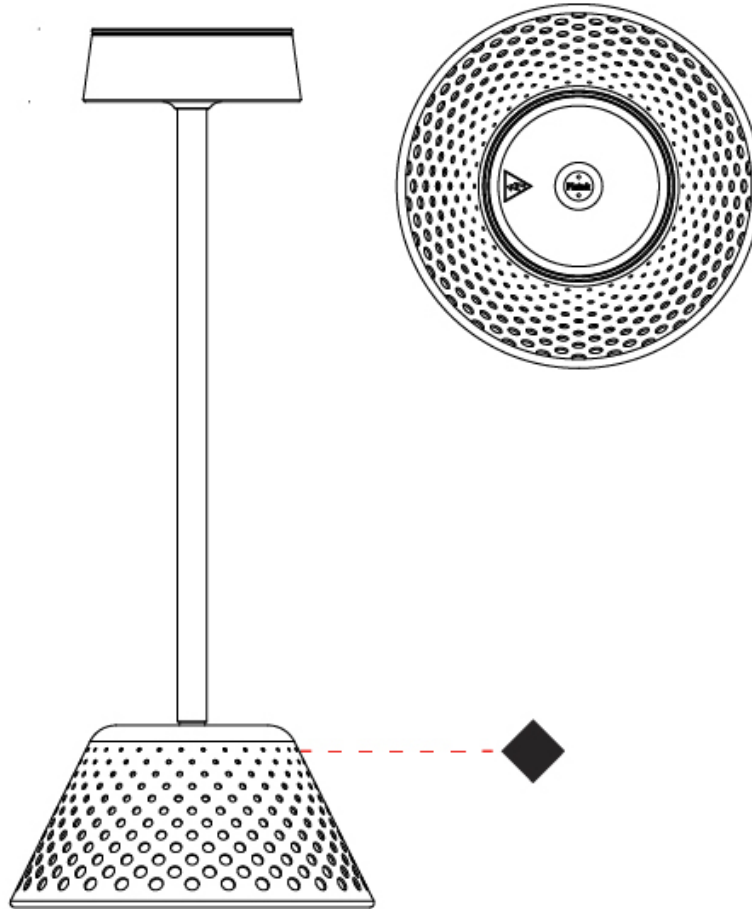

MESH - STANDARD SUSPENSION

E9S000-

PROJECT	_____
TYPE	_____
SPECIFIER	_____
QUANTITY	_____
DATE	_____

E