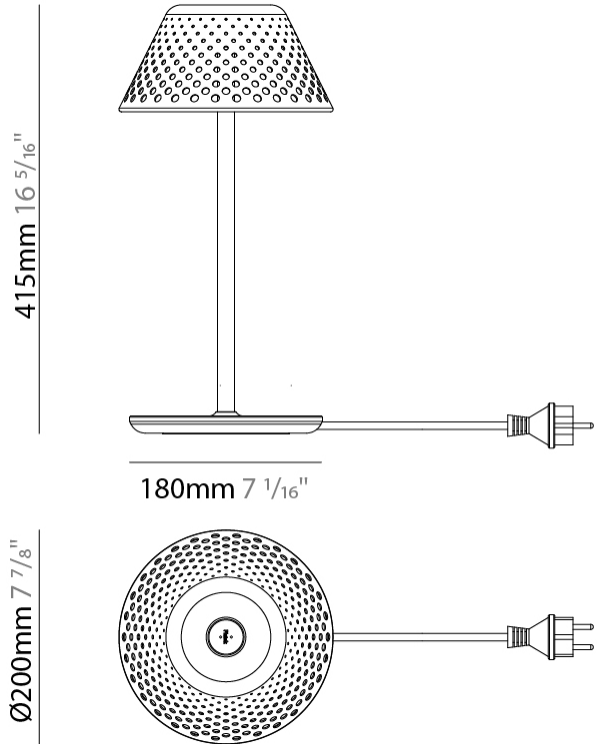

MESH - STANDARD PORTABLE

E9B215-

base number
Color   Finish
Temperature   Options

1. To build a product code in our configurator select the specify button on the base model # product page
2. To build a manual product code on this datasheet choose from the options listed below in blue font and add the suffix to the base model #

GENERAL

Series: Mesh
Subseries: Mesh - Standard
Partner: Platek
Division: Exterior
Installation: Portable
Product Type: Table
Mounting Location: Table
Light Distribution: Direct

PHYSICAL

Shape: Abstract
Diameter (mm): 200
Diameter (in): 7 7/8
Height (mm): 415
Height (in): 16 1/2
Screws: No visible screws
Diffuser: Polycarbonate
Fixture Finish: WHI / BRZ
Fixture Material: Metal
Upon Request: Finishes - Corten, Anthracite

ELECTRICAL

Lamp Type: LED
Input Wattage (W): 12
Driver Included: Yes
Driver Location: Remote
Driver Type: non-dimming
Driver Class: Class 2
Housing: ENCP20
Input Voltage (V): 120 - 277
Output Voltage (V): 24
Lamp Voltage (V): 24
Constant Voltage (V): 24

LED

Color Temperature (°K): 2700 / 3000 / 4000
Max. Delivered Lumen (lm): 295 / 305
Nominal Lumen (lm): 1050 / 1090
CRI: >90 CRI
Lamp Life (hrs): 60000

OPTICAL

Optic°: 87

RATINGS AND CERTIFICATIONS

Certified By: Certified for North American Standards
IP rating: IP65
IK Rating: IK07

PROJECT	_____
TYPE	_____
SPECIFIER	_____
QUANTITY	_____
DATE	_____