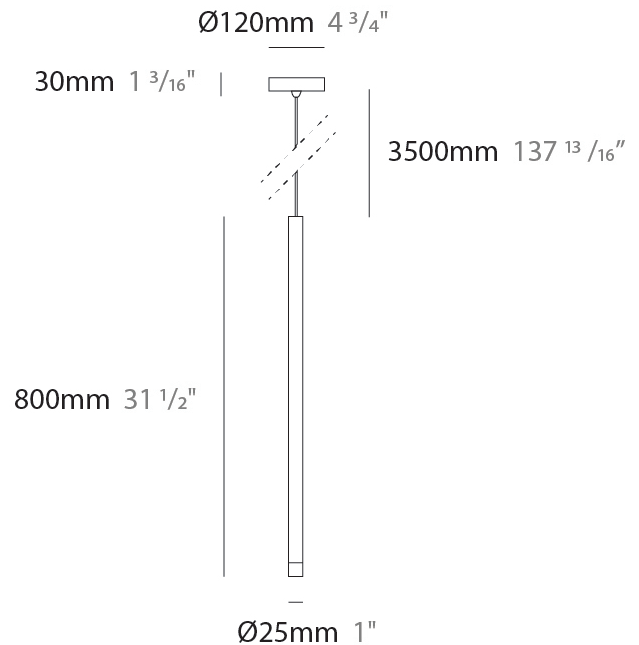

GENERAL

Series: Metropolis
Subseries: Metropolis Monopoint
Partner: Zaneen
Division: Design
Installation: Suspension
Product Type: Pendant
Mounting Location: Ceiling
Light Distribution: Downlight

PHYSICAL

Shape: Cylinder
Diameter (mm): 26
Diameter (in): 1
Height (mm): 800
Height (in): 31 1/2
Fixture Finish: [BLK / BRZ / IND](#)
Holder Finish: [BLK / BRZ / IND / WHI](#)
Fixture Material: Aluminum
Cable Details: [Black or Transparent - 3500mm / 137 13 /16"](#)
Upon Request: Cylinder height. Max. 1830 mm / 72". Min 153mm / 6".
Min. qty required 50 pcs.

ELECTRICAL

Lamp Type: LED
Input Wattage (W): 3.65
Total Output Wattage (W): 2.7
Dimming: Non-Dimmable
Driver Included: Yes
Driver Location: Integrated
Driver Type: Constant Current - Universal
Driver Class: Class 2
Input Voltage (V): 120 - 277
Constant Current (MA): 700
Upon Request: (Not included - see components) Remote: Phase dimming @120Vac only / 0-10Vdc dimming (dimming requires min. 3 fixtures)

LED

Number of LEDs: 1
Color Temperature (°K): [3000 / 4000](#)
Max. Delivered Lumen (lm): [114 / 122](#)
Nominal Lumen (lm): [124 / 133](#)
CRI: >90 CRI
Lamp Life (hrs): 50000
Upon Request: 3500K

OPTICAL

Optic°: [12 / 28 / 44](#)

RATINGS AND CERTIFICATIONS

Certified By: Certified for North American Standards
IP rating: IP41 (Damp)
Upon Request: Damp Rated for Exterior

PROJECT
TYPE
SPECIFIER
QUANTITY
DATE