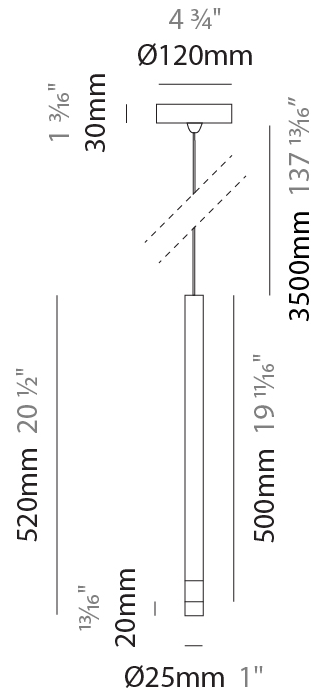

GENERAL

Series: Metropolis
Subseries: Metropolis Monopoint Halo
Partner: Zaneen
Division: Design
Installation: Suspension
Product Type: Pendant
Mounting Location: Ceiling
Light Distribution: Downlight

PHYSICAL

Shape: Cylinder
Diameter (mm): 25
Diameter (in): 1
Height (mm): 520
Height (in): 20 1/2
Fixture Finish: BLK / BRZ / IND
Holder Finish: BLK / BRZ / IND / WHI
Fixture Material: Aluminum
Cable Details: Black or Transparent - 3500mm / 137 13/16"
Upon Request: Cylinder height. Max. 1830 mm / 72". Min 153mm / 6". Min. qty required 50 pcs.

ELECTRICAL

Lamp Type: LED
Input Wattage (W): 3.65
Total Output Wattage (W): 2.7
Dimming: Non-Dimmable
Driver Included: Yes
Driver Location: Integrated
Driver Type: Constant Current - Universal
Driver Class: Class 2
Input Voltage (V): 120 - 277
Constant Current (MA): 700
Upon Request: Remote: Phase dimming @120Vac only / 0-10Vdc dimming (dimming requires min. 3 fixtures)

LED

Number of LEDs: 1
Color Temperature (°K): 3000 / 4000
Max. Delivered Lumen (lm): 114 / 122
Nominal Lumen (lm): 124 / 133
CRI: >90 CRI
Lamp Life (hrs): 50000
Upon Request: 3500K

OPTICAL

Optic°: 12 / 28 / 44
Upon Request: Damp Rated for Exterior

RATINGS AND CERTIFICATIONS

Certified By: Certified for North American Standards
IP rating: IP41 (Damp)