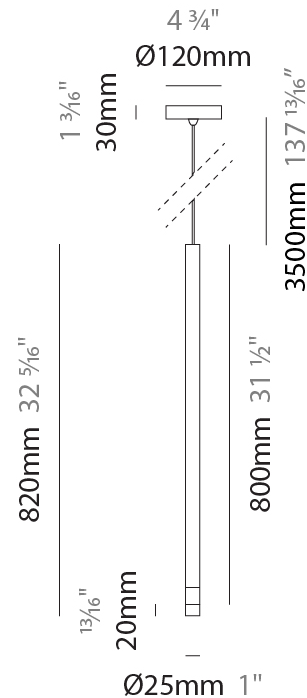

GENERAL

Series: Metropolis
Subseries: Metropolis Monopoint Halo
Partner: Zaneen
Division: Design
Installation: Suspension
Product Type: Pendant
Mounting Location: Ceiling
Light Distribution: Downlight

PHYSICAL

Shape: Cylinder
Diameter (mm): 26
Diameter (in): 1
Height (mm): 820
Height (in): 32 2/7
Fixture Finish: BLK / BRZ / IND
Holder Finish: BLK / BRZ / IND / WHI
Fixture Material: Aluminum
Cable Details: Black or Transparent - 3500mm / 137 13 / 16"
Upon Request: Cylinder height. Max. 1830 mm / 72". Min 153mm / 6". Min. qty required 50 pcs.

ELECTRICAL

Lamp Type: LED
Input Wattage (W): 3.65
Total Output Wattage (W): 2.7
Dimming: Non-Dimmable
Driver Included: Yes
Driver Location: Integrated
Driver Type: Constant Current - Universal
Driver Class: Class 2
Input Voltage (V): 120 - 277
Constant Current (MA): 700
Upon Request: Remote: Phase dimming @120Vac only / 0-10Vdc dimming (dimming requires min. 3 fixtures)

LED

Number of LEDs: 1
Color Temperature (°K): 3000 / 4000
Max. Delivered Lumen (lm): 114 / 122
Nominal Lumen (lm): 124 / 133
CRI: >90 CRI
Lamp Life (hrs): 50000
Upon Request: 3500K

OPTICAL

Optic°: 12 / 28 / 44

RATINGS AND CERTIFICATIONS

Certified By: Certified for North American Standards
IP rating: IP41 (Damp)
Upon Request: Damp Rated for Exterior