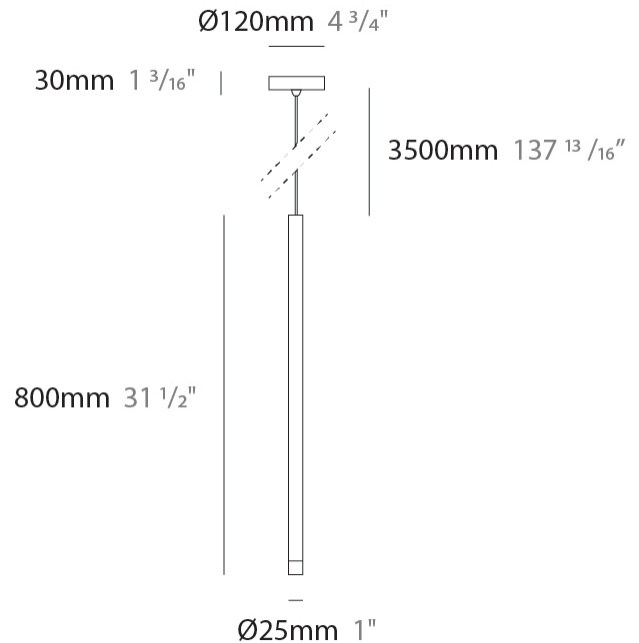

GENERAL

Series: Metropolis
Subseries: Metropolis Monopoint
Brand: Zaneen
Division: Design
Mounting Type: Suspension
Mounting Location: Ceiling
Subcategory: Pendant

PHYSICAL

Shape: Cylinder
Diameter (mm): 26
Diameter (in): 1
Height (mm): 800
Height (in): 31 1/2
Light Distribution: Downlight
Fixture Finish: BLK / BRZ / IND
Holder Finish: BLK / BRZ / IND
Fixture Material: Aluminum
Cable Details: Black or Transparent - 3500mm / 137 13 / 16"
Upon Request: Cylinder height. Max. 1830 mm / 72". Min 153mm / 6". Min. qty required 50 pcs.

ELECTRICAL

Lamp Type: LED
Input Wattage (W): 3.65
Total Output Wattage (W): 2.7
Dimming: Non-Dimmable
Driver Included: Yes
Driver Location: Integrated
Driver Type: Constant Current - Universal
Driver Class: Class 2
Input Voltage (V): 120 - 277
Constant Current (MA): 700
Upon Request: (Not included - see components) Remote: Phase dimming @120Vac only / 0-10Vdc dimming (dimming requires min. 3 fixtures)

LED

Number of LEDs: 1
Color Temperature (°K): 3000 / 4000
Max. Delivered Lumen (lm): 114 / 122
Nominal Lumen (lm): 124 / 133
CRI: >90 CRI
Lamp Life (hrs): 50000
Upon Request: 3500K

OPTICAL

Optic°: 12 / 28 / 44

RATINGS AND CERTIFICATIONS

Certified By: Certified for North American Standards
IP rating: IP41 (Damp)
Upon Request: Damp Rated for Exterior