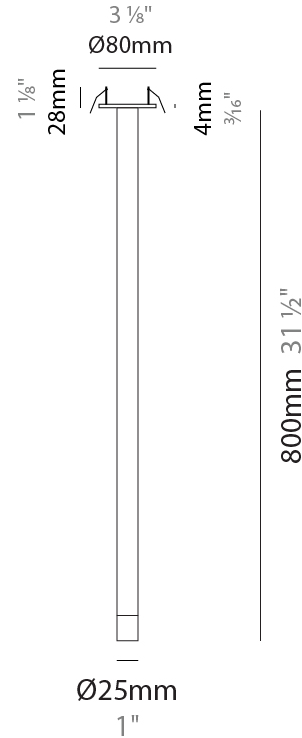

GENERAL

Series: Metropolis
Subseries: Metropolis Monopoint
Brand: Zaneen
Division: Design
Mounting Type: Surface
Mounting Location: Ceiling
Subcategory: Pendant

PHYSICAL

Shape: Cylinder
Diameter (mm): 80
Diameter (in): 3 1/8"
Height (mm): 800
Height (in): 31 1/2"
Light Distribution: Downlight
Fixture Finish: [BLK / BRZ / IND](#)
Holder Finish: [BLK / BRZ / IND / WHI](#)
Fixture Material: Aluminum
Upon Request: Cylinder height. Max. 1830 mm / 72". Min 153mm / 6".
Min. qty required 50 pcs.

ELECTRICAL

Lamp Type: LED
Input Wattage (W): 3.65
Total Output Wattage (W): 2.7
Dimming: Non-Dimmable
Driver Included: Yes
Driver Location: Integrated
Driver Type: Constant Current - Universal
Driver Class: Class 2
Input Voltage (V): 120 - 277
Constant Current (MA): 700
Upon Request: (Not included - see components) Remote: Phase dimming @120Vac only / 0-10Vdc dimming (dimming requires min. 3 fixtures)

LED

Number of LEDs: 1
Color Temperature (°K): [3000 / 4000](#)
Nominal Lumen (lm): 124 / 133
CRI: >90 CRI
Lamp Life (hrs): 50000
Upon Request: 3500K

OPTICAL

Optic°: [12 / 28 / 44](#)

RATINGS AND CERTIFICATIONS

Certified By: Certified for North American Standards
IP rating: IP41 (Damp)
Upon Request: Damp Rated for Exterior

PROJECT
TYPE
SPECIFIER
QUANTITY
DATE