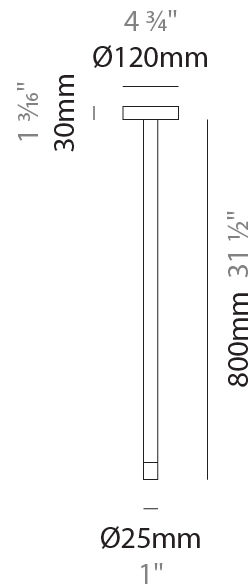

GENERAL

Series: Metropolis
Subseries: Metropolis Monopoint
Brand: Zaneen
Division: Design
Mounting Type: Surface
Mounting Location: Ceiling
Subcategory: Pendant

PHYSICAL

Shape: Cylinder
Diameter (mm): 120
Diameter (in): 4 ¾
Height (mm): 800
Height (in): 31 ½
Light Distribution: Downlight
Fixture Finish: [BLK / BRZ / IND](#)
Holder Finish: [BLK / BRZ / IND / WHI](#)
Fixture Material: Aluminum
Upon Request: Cylinder height. Max. 1830 mm / 72". Min 153mm / 6".
Min. qty required 50 pcs.

ELECTRICAL

Lamp Type: LED
Input Wattage (W): 3.65
Total Output Wattage (W): 2.7
Dimming: Non-Dimmable
Driver Included: Yes
Driver Location: Integrated
Driver Type: Constant Current - Universal
Driver Class: Class 2
Input Voltage (V): 120 - 277
Constant Current (MA): 700
Upon Request: (Not included - see components) Remote: Phase dimming @120Vac only / 0-10Vdc dimming (dimming requires min. 3 fixtures)

LED

Number of LEDs: 1
Color Temperature (°K): [3000 / 4000](#)
Nominal Lumen (lm): 124 / 133
CRI: >90 CRI
Lamp Life (hrs): 50000
Upon Request: 3500K

OPTICAL

Optic°: [12 / 28 / 44](#)

RATINGS AND CERTIFICATIONS

Certified By: Certified for North American Standards
IP rating: IP41 (Damp)
Upon Request: Damp Rated for Exterior

PROJECT
TYPE
SPECIFIER
QUANTITY
DATE