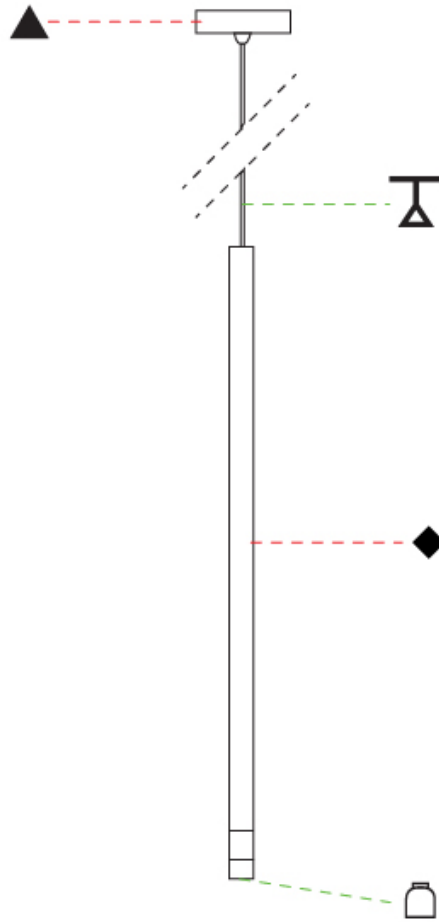

METROPOLIS MONOPOINT HALO SUSPENSION

D201033-

PROJECT	_____
TYPE	_____
SPECIFIER	_____
QUANTITY	_____
DATE	_____

D