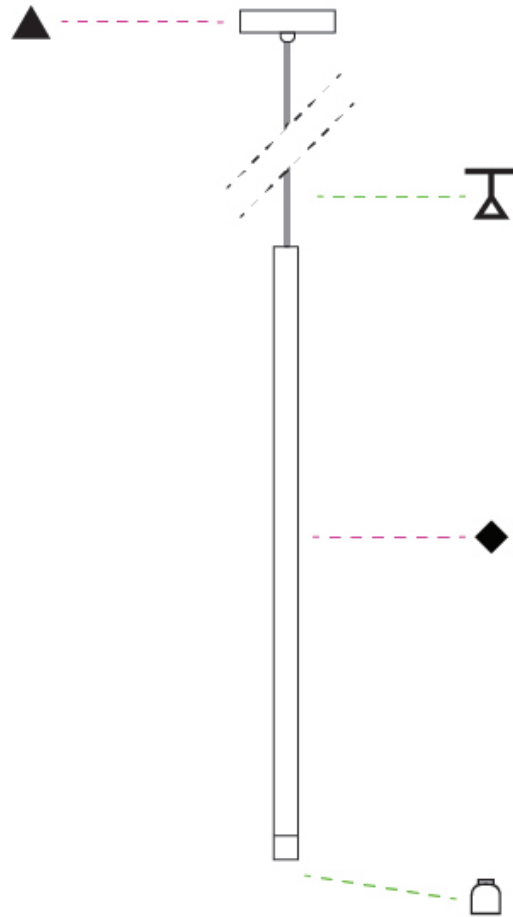

METROPOLIS MONOPOINT SUSPENSION

D201027-

PROJECT

TYPE

SPECIFIER

QUANTITY

DATE

D