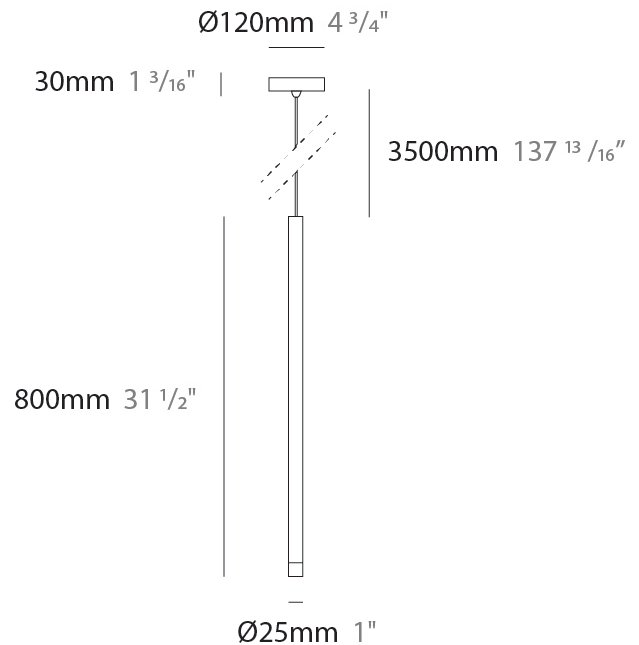

GENERAL

Series: Metropolis
Subseries: Metropolis Monopoint
Brand: Zaneen
Division: Design
Mounting Type: Suspension
Mounting Location: Ceiling
Subcategory: Pendant

PHYSICAL

Shape: Cylinder
Diameter (mm): 26
Diameter (in): 1
Height (mm): 800
Height (in): 31 1/2
Light Distribution: Downlight
Fixture Finish: BLK / BRZ / IND
Holder Finish: BLK / BRZ / IND
Fixture Material: Aluminum
Cable Details: Black or Transparent - 3500mm / 137 13 / 16"
Upon Request: Cylinder height. Max. 1830 mm / 72". Min 153mm / 6". Min. qty required 50 pcs.

ELECTRICAL

Lamp Type: LED
Input Wattage (W): 3.65
Total Output Wattage (W): 2.7
Dimming: Non-Dimmable
Driver Included: Yes
Driver Location: Integrated
Driver Type: Constant Current - Universal
Driver Class: Class 2
Input Voltage (V): 120 - 277
Constant Current (MA): 700
Upon Request: (Not included - see components) Remote: Phase dimming @120Vac only / 0-10Vdc dimming (dimming requires min. 3 fixtures)

LED

Number of LEDs: 1
Color Temperature (°K): 3000 / 4000
Max. Delivered Lumen (lm): 114 / 122
Nominal Lumen (lm): 124 / 133
CRI: >90 CRI
Lamp Life (hrs): 50000
Upon Request: 3500K

OPTICAL

Optic°: 12 / 28 / 44

RATINGS AND CERTIFICATIONS

Certified By: Certified for North American Standards
IP rating: IP41 (Damp)
Upon Request: Damp Rated for Exterior