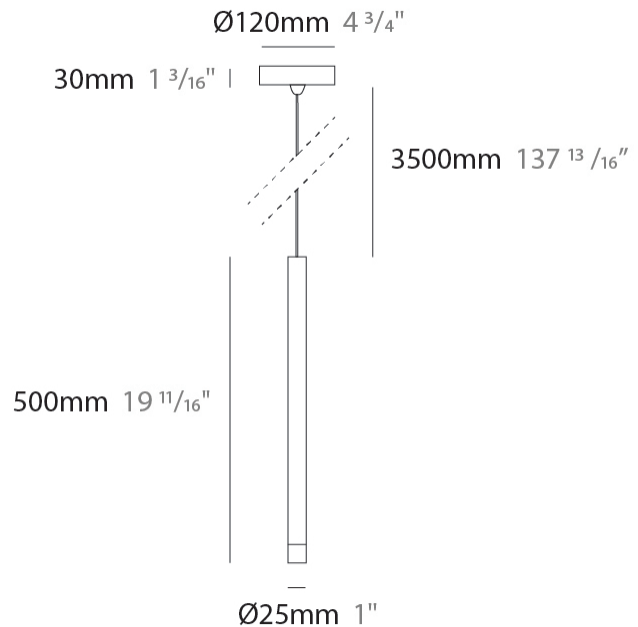

GENERAL

Series: Metropolis
Subseries: Metropolis Monopoint
Brand: Zaneen
Division: Design
Mounting Type: Suspension
Mounting Location: Ceiling
Subcategory: Pendant

PHYSICAL

Shape: Cylinder
Diameter (mm): 25
Diameter (in): 1
Height (mm): 500
Height (in): 19 11/16
Light Distribution: Downlight
Fixture Finish: BLK / BRZ / IND
Holder Finish: BLK / BRZ / IND
Fixture Material: Aluminum
Cable Details: Black or Transparent - 3500mm / 137 13/16"
Upon Request: Cylinder height. Max. 1830 mm / 72". Min 153mm / 6". Min. qty required 50 pcs.

ELECTRICAL

Lamp Type: LED
Input Wattage (W): 3.65
Total Output Wattage (W): 2.7
Dimming: Non-Dimmable
Driver Included: Yes
Driver Location: Integrated
Driver Type: Constant Current - Universal
Driver Class: Class 2
Input Voltage (V): 120 - 277
Constant Current (MA): 700
Upon Request: Remote: Phase dimming @120Vac only / 0-10Vdc dimming (dimming requires min. 3 fixtures)

LED

Number of LEDs: 1
Color Temperature (°K): 3000 / 4000
Max. Delivered Lumen (lm): 114 / 122
Nominal Lumen (lm): 124 / 133
CRI: >90 CRI
Lamp Life (hrs): 50000
Upon Request: 3500K

OPTICAL

Optic°: 12 / 28 / 44

RATINGS AND CERTIFICATIONS

Certified By: Certified for North American Standards
IP rating: IP41 (Damp)
Upon Request: Damp Rated for Exterior