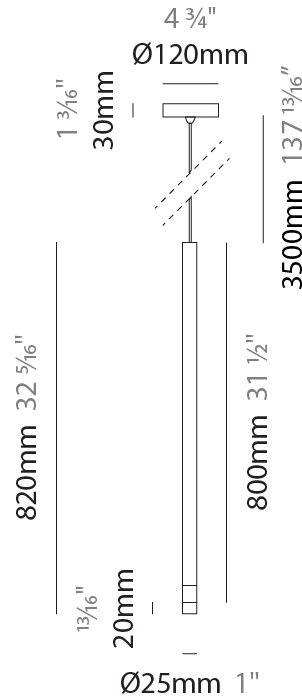

GENERAL

Series: Metropolis
Subseries: Metropolis Monopoint Halo
Brand: Zaneen
Division: Design
Mounting Type: Suspension
Mounting Location: Ceiling
Subcategory: Pendant

PHYSICAL

Shape: Cylinder
Diameter (mm): 26
Diameter (in): 1
Height (mm): 820
Height (in): 32 2/4
Light Distribution: Downlight
Fixture Finish: BLK / BRZ / IND
Holder Finish: BLK / BRZ / IND
Fixture Material: Aluminum
Cable Details: Black or Transparent - 3500mm / 137 13 / 16"
Upon Request: Cylinder height. Max. 1830 mm / 72". Min 153mm / 6". Min. qty required 50 pcs.

ELECTRICAL

Lamp Type: LED
Input Wattage (W): 3.65
Total Output Wattage (W): 2.7
Dimming: Non-Dimmable
Driver Included: Yes
Driver Location: Integrated
Driver Type: Constant Current - Universal
Driver Class: Class 2
Input Voltage (V): 120 - 277
Constant Current (MA): 700
Upon Request: Remote: Phase dimming @120Vac only / 0-10Vdc dimming (dimming requires min. 3 fixtures)

LED

Number of LEDs: 1
Color Temperature (°K): 3000 / 4000
Max. Delivered Lumen (lm): 114 / 122
Nominal Lumen (lm): 124 / 133
CRI: >90 CRI
Lamp Life (hrs): 50000
Upon Request: 3500K

OPTICAL

Optic°: 12 / 28 / 44

RATINGS AND CERTIFICATIONS

Certified By: Certified for North American Standards
IP rating: IP41 (Damp)
Upon Request: Damp Rated for Exterior