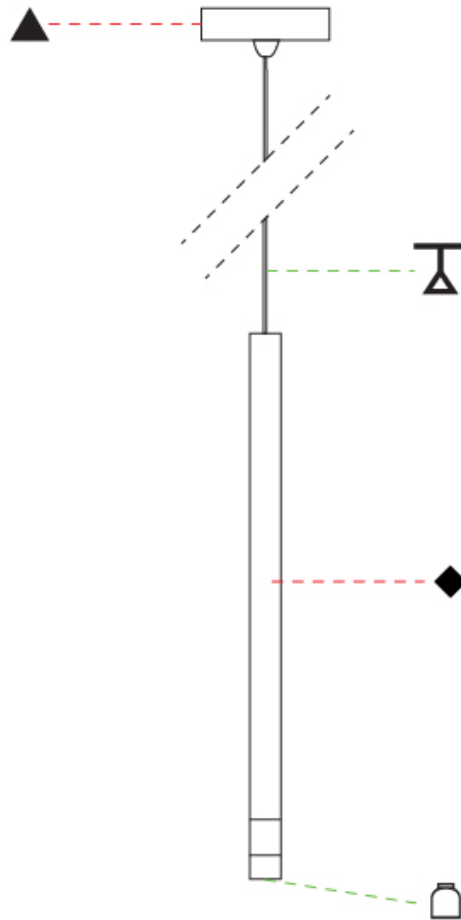

METROPOLIS MONOPOINT HALO SUSPENSION

D201032-

PROJECT _____

TYPE _____

SPECIFIER _____

QUANTITY _____

DATE _____

D