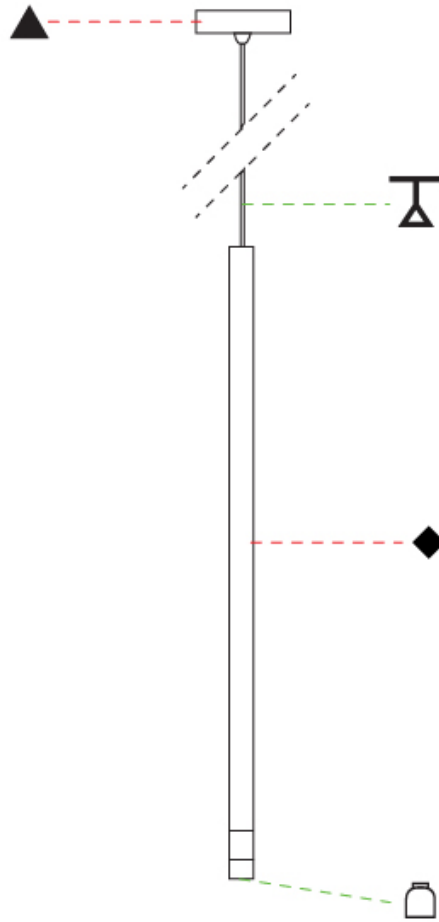

METROPOLIS MONOPOINT HALO SUSPENSION

D201033-

PROJECT
TYPE
SPECIFIER
QUANTITY
DATE

D