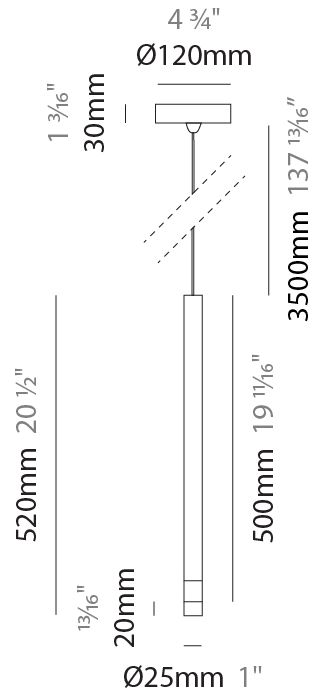

GENERAL

Series: Metropolis
Subseries: Metropolis Monopoint Halo
Brand: Zaneen
Division: Design
Mounting Type: Suspension
Mounting Location: Ceiling
Subcategory: Pendant

PHYSICAL

Shape: Cylinder
Diameter (mm): 25
Diameter (in): 1
Height (mm): 520
Height (in): 20 1/2
Light Distribution: Downlight
Fixture Finish: [BLK / BRZ / IND](#)
Holder Finish: BLK / BRZ / IND
Fixture Material: Aluminum
Cable Details: [Black or Transparent - 3500mm / 137 13/16"](#)
Upon Request: Cylinder height. Max. 1830 mm / 72". Min 153mm / 6".
Min. qty required 50 pcs.

ELECTRICAL

Lamp Type: LED
Input Wattage (W): 3.65
Total Output Wattage (W): 2.7
Dimming: Non-Dimmable
Driver Included: Yes
Driver Location: Integrated
Driver Type: Constant Current - Universal
Driver Class: Class 2
Input Voltage (V): 120 - 277
Constant Current (MA): 700
Upon Request: Remote: Phase dimming @120Vac only / 0-10Vdc dimming (dimming requires min. 3 fixtures)

LED

Number of LEDs: 1
Color Temperature (°K): [3000 / 4000](#)
Max. Delivered Lumen (lm): 114 / 122
Nominal Lumen (lm): 124 / 133
CRI: >90 CRI
Lamp Life (hrs): 50000
Upon Request: 3500K

OPTICAL

Optic°: [12 / 28 / 44](#)
Upon Request: Damp Rated for Exterior

RATINGS AND CERTIFICATIONS

Certified By: Certified for North American Standards
IP rating: IP41 (Damp)