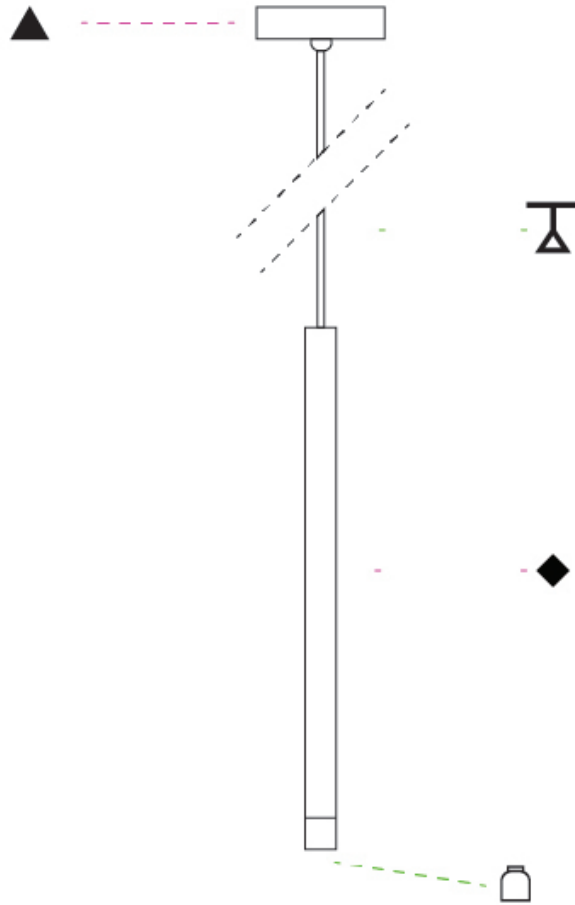

METROPOLIS MONOPOINT SUSPENSION

D201026-

PROJECT
TYPE
SPECIFIER
QUANTITY
DATE

D