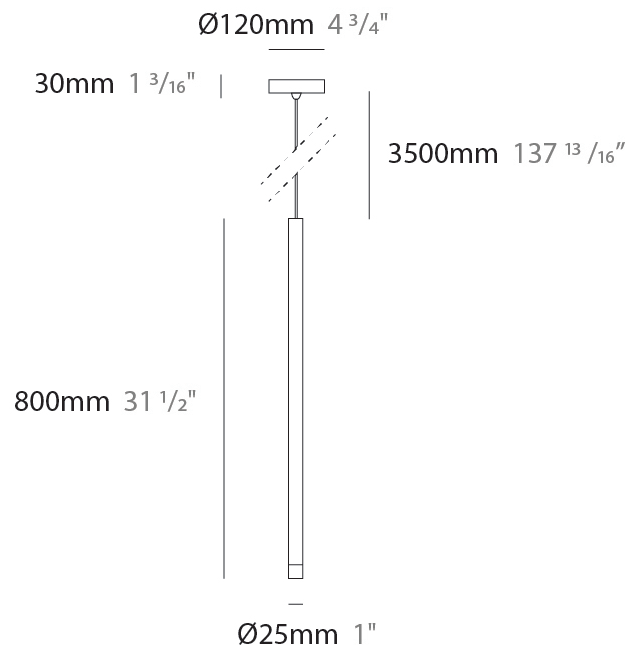

GENERAL

Series: Metropolis
Subseries: Metropolis Monopoint
Brand: Zaneen
Division: Design
Mounting Type: Suspension
Mounting Location: Ceiling
Subcategory: Pendant

PHYSICAL

Shape: Cylinder
Diameter (mm): 26
Diameter (in): 1
Height (mm): 800
Height (in): 31 1/2
Light Distribution: Downlight
Fixture Finish: BLK / BRZ / IND
Holder Finish: BLK / BRZ / IND
Fixture Material: Aluminum
Cable Details: Black or Transparent - 3500mm / 137 13 / 16"
Upon Request: Cylinder height. Max. 1830 mm / 72". Min 153mm / 6". Min. qty required 50 pcs.

ELECTRICAL

Lamp Type: LED
Input Wattage (W): 3.65
Total Output Wattage (W): 2.7
Dimming: Non-Dimmable
Driver Included: Yes
Driver Location: Integrated
Driver Type: Constant Current - Universal
Driver Class: Class 2
Input Voltage (V): 120 - 277
Constant Current (MA): 700
Upon Request: (Not included - see components) Remote: Phase dimming @120Vac only / 0-10Vdc dimming (dimming requires min. 3 fixtures)

LED

Number of LEDs: 1
Color Temperature (°K): 3000 / 4000
Max. Delivered Lumen (lm): 114 / 122
Nominal Lumen (lm): 124 / 133
CRI: >90 CRI
Lamp Life (hrs): 50000
Upon Request: 3500K

OPTICAL

Optic°: 12 / 28 / 44

RATINGS AND CERTIFICATIONS

Certified By: Certified for North American Standards
IP rating: IP41 (Damp)
Upon Request: Damp Rated for Exterior