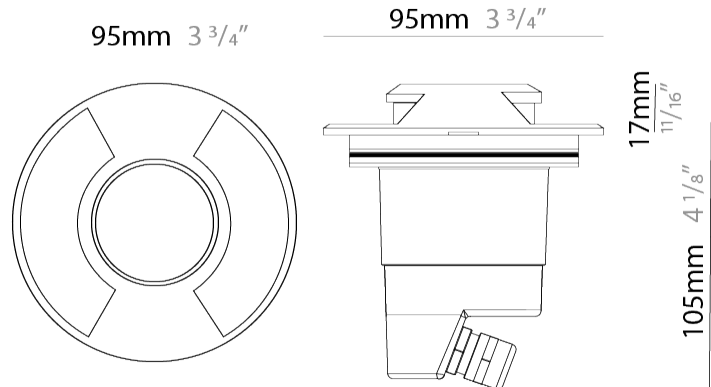

PHYSICAL

Shape: Round
Diameter (mm): 95
Diameter (in): 3 3/4
Height (mm): 114
Height (in): 4 1/2
Light Distribution: Uplight
Weight (kg): 0.4
Weight (lbs): 0.88
Load Resistance (kg): 2000
Load Resistance (lbs): 4409
Installation Requirement: Installation in sleeve set in concrete with a 20 - 30cm / 8 - 12" gravel drain bed
Screws: No visible screws
Diffuser: Clear tempered glass
Fixture Finish: SST
Fixture Material: Stainless Steel AISI 316L
Cable Details: Supplied with 1 power cable 0.5m in length

ELECTRICAL

Lamp Type: LED
Input Wattage (W): 2.9
Total Output Wattage (W): 1.5
Driver Included: No
Driver Location: Remote
Driver Type: Constant Current - Universal
Input Voltage (V): 120 - 277
Constant Current (MA): 350
Upon Request: (Not included - see components [IP65 or higher enclosure to be supplied by others]) 0-10Vdc dimming / Phase dimming / Non-dimming 120/277Vac

LED

Number of LEDs: 1
Color Temperature (°K): 3000 / 4000
Max. Delivered Lumen (lm): 35 / 37
Nominal Lumen (lm): 190 / 200
CRI: >80 CRI
Lamp Life (hrs): 60000

OPTICAL

Optic°: 2 Openings

RATINGS AND CERTIFICATIONS

Certified By: Certified for North American Standards
IP rating: IP68
IK Rating: IK10
Bug Rating: B0 U1 G0
Marine Grade: Stainless Steel AISI 316L

PROJECT	_____
TYPE	_____
SPECIFIER	_____
QUANTITY	_____
DATE	_____