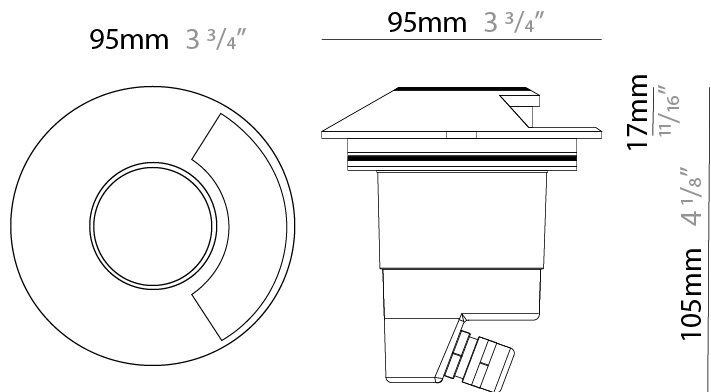

GENERAL

Series: Micro
Subseries: Micro Roll Over
Brand: Platek
Division: Exterior
Mounting Type: Recessed
Mounting Location: In-Ground
Subcategory: Marker

PHYSICAL

Shape: Round
Diameter (mm): 95
Diameter (in): 3 3/4
Height (mm): 114
Height (in): 4 1/2
Light Distribution: Uplight
Weight (kg): 0.4
Weight (lbs): 0.88
Load Resistance (kg): 2000
Load Resistance (lbs): 4409
Installation Requirement: Installation in sleeve set in concrete with a 20 - 30cm / 8 - 12" gravel drain bed
Screws: No visible screws
Diffuser: Clear tempered glass
Fixture Finish: SST
Fixture Material: Stainless Steel AISI 316L
Cable Details: Supplied with 1 power cable 0.5m in length

ELECTRICAL

Lamp Type: LED
Input Wattage (W): 2.9
Total Output Wattage (W): 1.5
Driver Included: No
Driver Location: Remote
Driver Type: Constant Current - Universal
Input Voltage (V): 120 - 277
Constant Current (MA): 350
Upon Request: (Not included - see components [IP65 or higher enclosure to be supplied by others]) 0-10Vdc dimming / Phase dimming / Non-dimming 120/277Vac

LED

Number of LEDs: 1
Color Temperature (°K): 3000 / 4000
Max. Delivered Lumen (lm): 15 / 16
Nominal Lumen (lm): 190 / 200
CRI: >80 CRI
Lamp Life (hrs): 60000

OPTICAL

Optic°: 1 Opening

RATINGS AND CERTIFICATIONS

Certified By: Certified for North American Standards
IP rating: IP68
IK Rating: IK10
Bug Rating: B0 U1 G0
Marine Grade: Stainless Steel AISI 316L