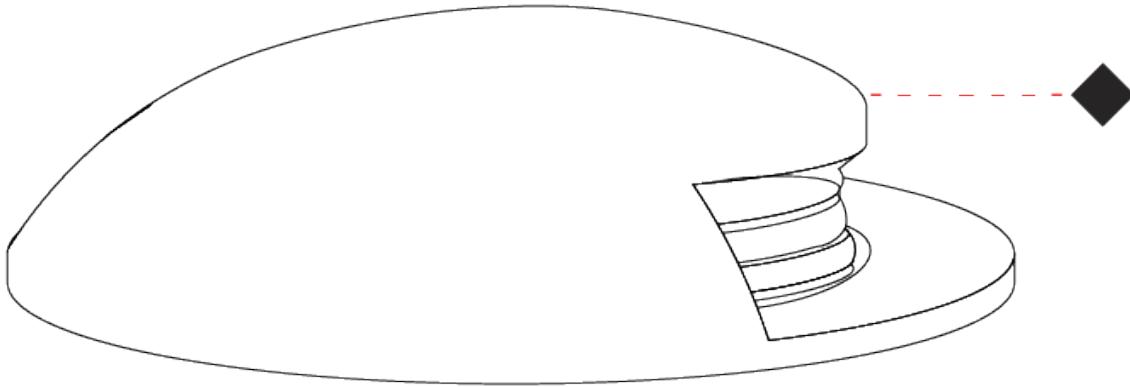

MICRO ROLL OVER RECESSED

E9I560-

PROJECT	_____
TYPE	_____
SPECIFIER	_____
QUANTITY	_____
DATE	_____