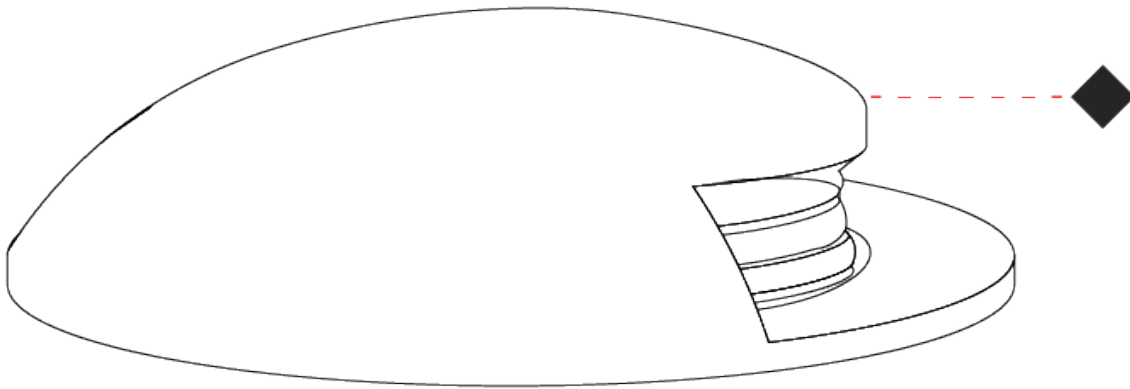

MICRO ROLL OVER RECESSED

E9I560-

PROJECT

TYPE

SPECIFIER

QUANTITY

DATE

E