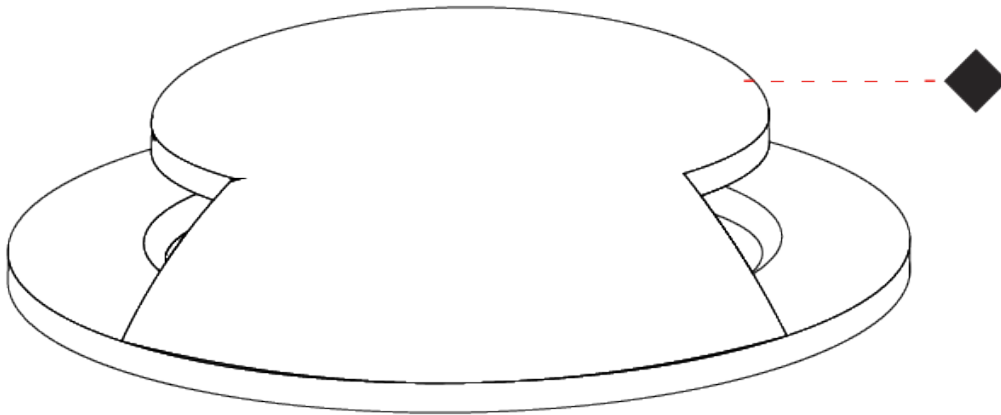

MICRO ROLL OVER RECESSED

E9I561-

PROJECT	_____
TYPE	_____
SPECIFIER	_____
QUANTITY	_____
DATE	_____