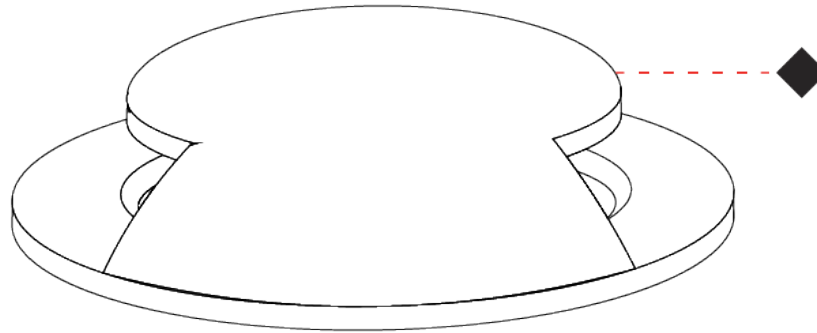

MINI ROLL OVER 1 OPENING RECESSED

E9I330-

PROJECT	_____
TYPE	_____
SPECIFIER	_____
QUANTITY	_____
DATE	_____