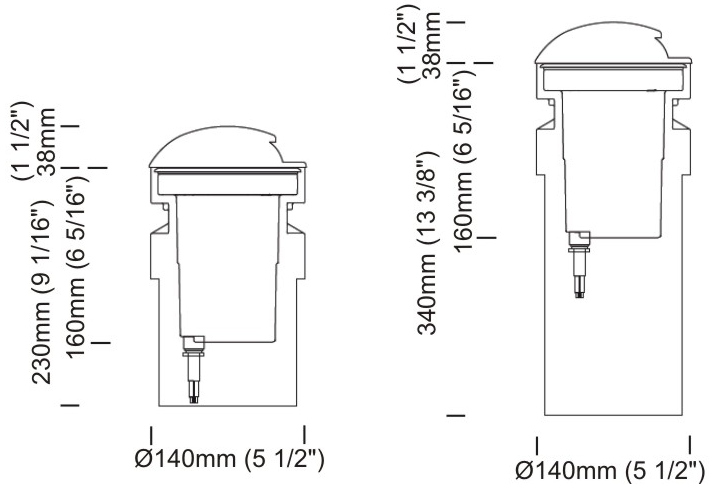

PROJECT	_____
TYPE	_____
SPECIFIER	_____
QUANTITY	_____
DATE	_____

MINI ROLL OVER 4 OPENING RECESSED

E91336-

base number   Color   Finish
Temperature   Options

1. To build a product code in our configurator select the specify button on the base model # product page
2. To build a manual product code on this datasheet choose from the options listed below in blue font and add the suffix to the base model #

GENERAL

Series: Mini
Subseries: Mini Roll Over 4 Opening
Brand: Platak
Division: Exterior
Mounting Type: Recessed
Mounting Location: In-Ground
Subcategory: Marker

PHYSICAL

Shape: Round
Diameter (mm): 145
Diameter (in): 5 11/16
Height (mm): 118
Height (in): 4 5/8
Light Distribution: Direct
Weight (kg): 1.8
Weight (lbs): 4
Load Resistance (kg): 2000
Load Resistance (lbs): 4400
Diffuser: Clear tempered glass
Fixture Finish: [BLK](#) / [WHI](#) / [GRY](#) / [COR](#) / [ANT](#) / [BRZ](#)
Fixture Material: Aluminum Die Cast

ELECTRICAL

Lamp Type: LED
Input Wattage (W): 7.4
Total Output Wattage (W): 6
Dimming: Non-Dimmable
Driver Included: Yes
Driver Location: Integrated
Driver Type: Constant Current - 120 / 277Vac
Driver Class: Class 2
Input Voltage (V): 120 - 277
Constant Current (MA): 500
Upon Request: Remote: 0-10Vdc dimming / Phase dimming (-30°C or -40°C) / Non-dimming 120/277Vac (-30°C)

LED

Color Temperature (°K): [3000](#) / [4000](#)
Max. Delivered Lumen (lm): 215 / 225
Nominal Lumen (lm): 760 / 800
CRI: >80 CRI
Lamp Life (hrs): 60000

OPTICAL

Optic^o: 4 Openings
Beam Angle: 60

RATINGS AND CERTIFICATIONS

Certified By: Certified for North American Standards
IP rating: IP68
IK Rating: IK10
Bug Rating: B0 U3 G1

Ø145mm (5 11/16")