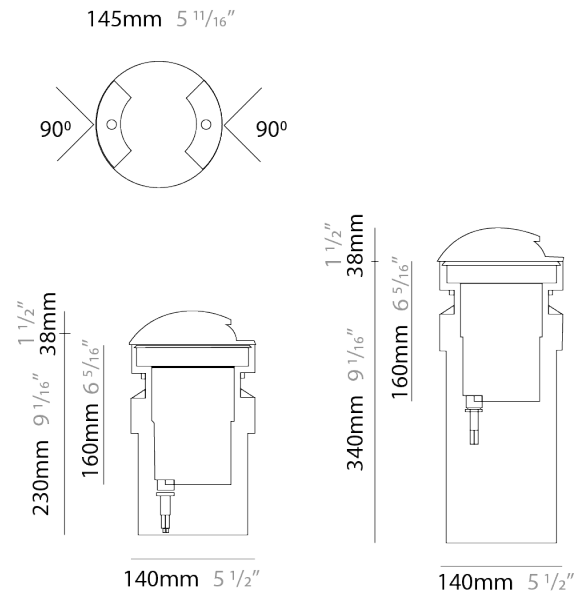

GENERAL

Series: Mini
Subseries: Mini Roll Over 2 Opening
Brand: Platak
Division: Exterior
Mounting Type: Recessed
Mounting Location: In-Ground
Subcategory: Marker

PHYSICAL

Shape: Round
Diameter (mm): 145
Diameter (in): 5 ¹¹/₁₆
Height (mm): 118
Height (in): 4 ⁵/₈
Light Distribution: Direct
Weight (kg): 1.8
Weight (lbs): 4
Load Resistance (kg): 2000
Load Resistance (lbs): 4400
Diffuser: Clear tempered glass
Fixture Finish: [BLK](#) / [WHI](#) / [GRY](#) / [COR](#) / [ANT](#) / [BRZ](#)
Fixture Material: Aluminum Die Cast

ELECTRICAL

Lamp Type: LED
Input Wattage (W): 4.2
Total Output Wattage (W): 3
Dimming: Non-Dimmable
Driver Included: Yes
Driver Location: Integrated
Driver Type: Constant Current - 120Vac
Driver Class: Class 2
Input Voltage (V): 120 - 277
Constant Current (MA): 350
Upon Request: (Not included - see components [IP65 or higher enclosure to be supplied by others]) Remote: 0-10Vdc dimming / Phase dimming @120Vac / Non-dimming 120/277Vac

LED

Color Temperature (°K): [3000](#) / [4000](#)
Max. Delivered Lumen (lm): 110 / 115
Nominal Lumen (lm): 380 / 400
CRI: >80 CRI
Lamp Life (hrs): 60000

OPTICAL

Optic°: 2 Openings
Beam Angle: 2 x 90

RATINGS AND CERTIFICATIONS

Certified By: Certified for North American Standards
IP rating: IP68
IK Rating: IK10
Bug Rating: B0 U2 G1