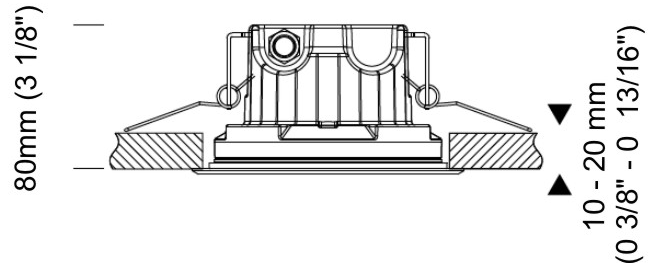

PROJECT
TYPE
SPECIFIER
QUANTITY
DATE

1. To build a product code in our configurator select the specify button on the base model # product page
2. To build a manual product code on this datasheet choose from the options listed below in blue font and add the suffix to the base model #

GENERAL

Series: Mini
Subseries: Mini Ceiling
Brand: Platek
Division: Exterior
Mounting Type: Recessed
Mounting Location: Ceiling
Subcategory: Downlight

PHYSICAL

Shape: Round
Diameter (mm): 152
Diameter (in): 6
Height (mm): 80
Height (in): 3 1/8
Ceiling Thickness (mm): 10 - 20
Ceiling Thickness (in): 3/8 - 13/16
Light Distribution: Direct
Diffuser: Clear tempered glass
Fixture Finish: SST
Fixture Material: Aluminum Die Cast
Cut-out Measurements: 140mm / 5 1/2" diameter

ELECTRICAL

Lamp Type: LED
Input Wattage (W): 10.5
Total Output Wattage (W): 9
Dimming: Tri-Mode (Non-Dimming and Phase Dimming (120Vac only) and 0-10V Dimming)
Driver Included: No
Driver Location: Remote
Driver Type: Constant Current - 120 / 277Vac
Driver Class: Class 2
Input Voltage (V): 120 - 277
Constant Current (MA): 500

LED

Number of LEDs: 6
Color Temperature (°K): 3000 / 4000
Max. Delivered Lumen (lm): 960 / 995
Nominal Lumen (lm): 1140 / 1200
CRI: >80 CRI
Lamp Life (hrs): 60000

OPTICAL

Optic: 9 / 28 / 44
Adjustability: Tilt ±5°

RATINGS AND CERTIFICATIONS

Certified By: Certified for North American Standards
IP rating: IP68
IK Rating: IK10