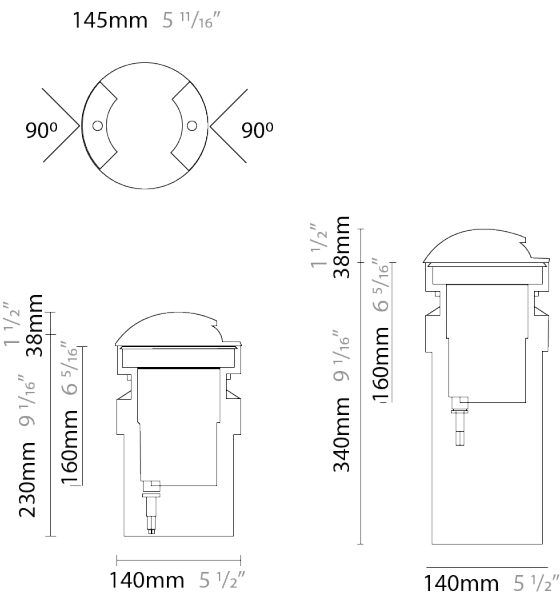

GENERAL

Series: Mini
Subseries: Mini Roll Over 1 Opening
Brand: Platek
Division: Exterior
Mounting Type: Recessed
Mounting Location: In-Ground
Subcategory: Marker

PHYSICAL

Shape: Round
Diameter (mm): 145
Diameter (in): 5 ¹¹/₁₆
Height (mm): 118
Height (in): 4 ⁵/₈
Light Distribution: Direct
Weight (kg): 1.6
Weight (lbs): 3.53
Load Resistance (kg): 2000
Load Resistance (lbs): 4400
Diffuser: Clear tempered glass
Fixture Finish: [BLK](#) / [WHI](#) / [GRY](#) / [COR](#) / [ANT](#) / [BRZ](#)
Fixture Material: Aluminum Die Cast

ELECTRICAL

Lamp Type: LED
Input Wattage (W): 2.5
Total Output Wattage (W): 1.5
Dimming: Non-Dimmable
Driver Included: Yes
Driver Location: Integrated
Driver Type: Constant Current - 120Vac
Driver Class: Class 2
Input Voltage (V): 120 - 277
Constant Current (MA): 500
Upon Request: Dimming requires a minimum of 4 fixtures per power supply (See components [IP65 or higher enclosure to be supplied by others]) Remote: 0-10Vdc dimming / Phase dimming @120Vac / Non-dimming 120/277Vac

LED

Color Temperature (°K): [2700](#) / [3000](#) / [4000](#)
Max. Delivered Lumen (lm): 55 / 60
Nominal Lumen (lm): 190 / 200
CRI: >80 CRI
Lamp Life (hrs): 60000

OPTICAL

Optic°: 1 Opening
Beam Angle: 90

RATINGS AND CERTIFICATIONS

Certified By: Certified for North American Standards
IP rating: IP68
IK Rating: IK10
Bug Rating: B0 U2 G1