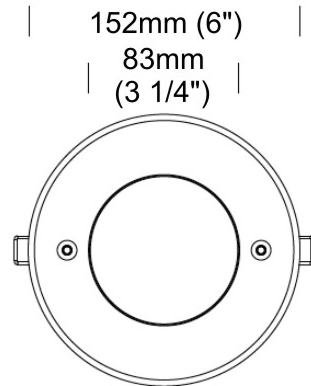

PROJECT
TYPE
SPECIFIER
QUANTITY
DATE

1. To build a product code in our configurator select the specify button on the base model # product page
2. To build a manual product code on this datasheet choose from the options listed below in blue font and add the suffix to the base model #

GENERAL

Series: Mini
Subseries: Mini Ceiling
Brand: Platek
Division: Exterior
Mounting Type: Recessed
Mounting Location: Ceiling
Subcategory: Downlight

PHYSICAL

Shape: Round
Diameter (mm): 152
Diameter (in): 6
Height (mm): 80
Height (in): 3 1/8
Ceiling Thickness (mm): 10 - 20
Ceiling Thickness (in): 3/8 - 13/16
Light Distribution: Direct
Diffuser: Clear tempered glass
Fixture Finish: SST
Fixture Material: Aluminum Die Cast
Cut-out Measurements: 140mm / 5 1/2" diameter

ELECTRICAL

Lamp Type: LED
Input Wattage (W): 10.5
Total Output Wattage (W): 9
Dimming: Tri-Mode (Non-Dimming and Phase Dimming (120Vac only) and 0-10V Dimming)
Driver Included: No
Driver Location: Remote
Driver Type: Constant Current - 120 / 277Vac
Driver Class: Class 2
Input Voltage (V): 120 - 277
Constant Current (MA): 500

LED

Number of LEDs: 6
Color Temperature (°K): 3000 / 4000
Max. Delivered Lumen (lm): 960 / 995
Nominal Lumen (lm): 1140 / 1200
CRI: >80 CRI
Lamp Life (hrs): 60000

OPTICAL

Optic: 9 / 28 / 44
Adjustability: Tilt ±5°

RATINGS AND CERTIFICATIONS

Certified By: Certified for North American Standards
IP rating: IP68
IK Rating: IK10