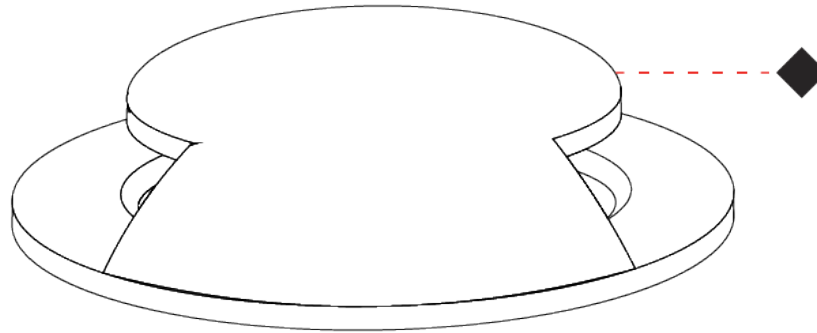

MINI ROLL OVER 2 OPENING RECESSED

E9I333-

PROJECT

TYPE

SPECIFIER

QUANTITY

DATE

E