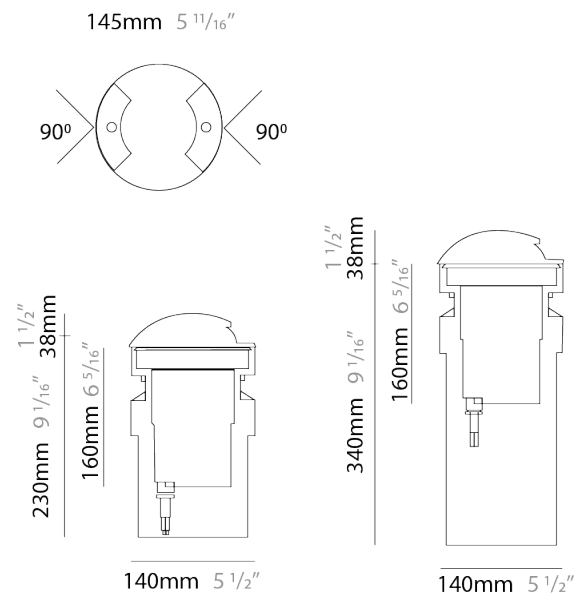

GENERAL

Series: Mini
Subseries: Mini Roll Over 2 Opening
Brand: Platek
Division: Exterior
Mounting Type: Recessed
Mounting Location: In-Ground
Subcategory: Marker

PHYSICAL

Shape: Round
Diameter (mm): 145
Diameter (in): 5 ¹¹/₁₆
Height (mm): 118
Height (in): 4 ⁵/₈
Light Distribution: Direct
Weight (kg): 1.8
Weight (lbs): 4
Load Resistance (kg): 2000
Load Resistance (lbs): 4400
Diffuser: Clear tempered glass
Fixture Finish: [BLK](#) / [WHI](#) / [GRY](#) / [COR](#) / [ANT](#) / [BRZ](#)
Fixture Material: Aluminum Die Cast

ELECTRICAL

Lamp Type: LED
Input Wattage (W): 4.2
Total Output Wattage (W): 3
Dimming: Non-Dimmable
Driver Included: Yes
Driver Location: Integrated
Driver Type: Constant Current - 120Vac
Driver Class: Class 2
Input Voltage (V): 120 - 277
Constant Current (MA): 350
Upon Request: (Not included - see components [IP65 or higher enclosure to be supplied by others]) Remote: 0-10Vdc dimming / Phase dimming @120Vac / Non-dimming 120/277Vac

LED

Color Temperature (°K): [3000](#) / [4000](#)
Max. Delivered Lumen (lm): 110 / 115
Nominal Lumen (lm): 380 / 400
CRI: >80 CRI
Lamp Life (hrs): 60000

OPTICAL

Optic°: 2 Openings
Beam Angle: 2 x 90

RATINGS AND CERTIFICATIONS

Certified By: Certified for North American Standards
IP rating: IP68
IK Rating: IK10
Bug Rating: B0 U2 G1