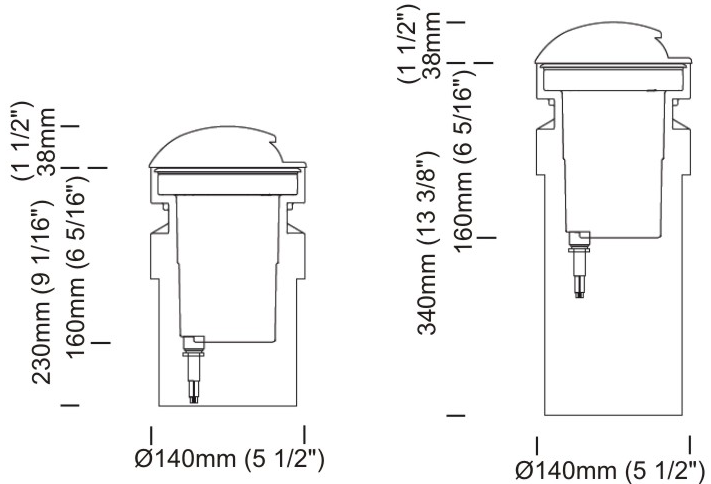

PROJECT	_____
TYPE	_____
SPECIFIER	_____
QUANTITY	_____
DATE	_____

MINI ROLL OVER 4 OPENING RECESSED

E91336-

base number   Color   Finish
Temperature   Options

1. To build a product code in our configurator select the specify button on the base model # product page
2. To build a manual product code on this datasheet choose from the options listed below in blue font and add the suffix to the base model #

GENERAL

Series: Mini
Subseries: Mini Roll Over 4 Opening
Brand: Platek
Division: Exterior
Mounting Type: Recessed
Mounting Location: In-Ground
Subcategory: Marker

PHYSICAL

Shape: Round
Diameter (mm): 145
Diameter (in): 5 11/16
Height (mm): 118
Height (in): 4 5/8
Light Distribution: Direct
Weight (kg): 1.8
Weight (lbs): 4
Load Resistance (kg): 2000
Load Resistance (lbs): 4400
Diffuser: Clear tempered glass
Fixture Finish: [BLK](#) / [WHI](#) / [GRY](#) / [COR](#) / [ANT](#) / [BRZ](#)
Fixture Material: Aluminum Die Cast

ELECTRICAL

Lamp Type: LED
Input Wattage (W): 7.4
Total Output Wattage (W): 6
Dimming: Non-Dimmable
Driver Included: Yes
Driver Location: Integrated
Driver Type: Constant Current - 120 / 277Vac
Driver Class: Class 2
Input Voltage (V): 120 - 277
Constant Current (MA): 500
Upon Request: Remote: 0-10Vdc dimming / Phase dimming (-30°C or -40°C) / Non-dimming 120/277Vac (-30°C)

LED

Color Temperature (°K): [3000](#) / [4000](#)
Max. Delivered Lumen (lm): 215 / 225
Nominal Lumen (lm): 760 / 800
CRI: >80 CRI
Lamp Life (hrs): 60000

OPTICAL

Optic°: 4 Openings
Beam Angle: 60

RATINGS AND CERTIFICATIONS

Certified By: Certified for North American Standards
IP rating: IP68
IK Rating: IK10
Bug Rating: B0 U3 G1

Ø145mm (5 11/16")