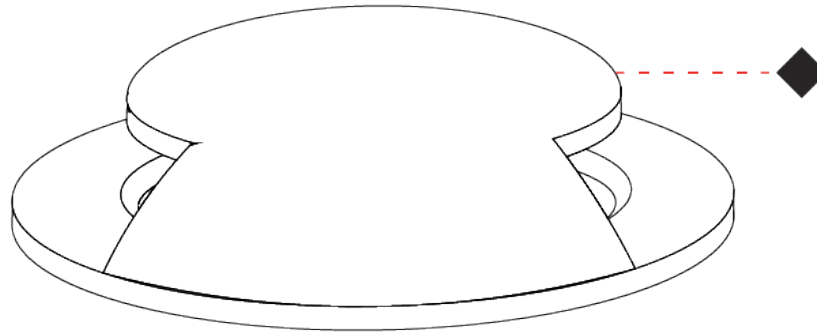

MINI ROLL OVER 2 OPENING RECESSED

E9I333-

PROJECT _____

TYPE _____

SPECIFIER _____

QUANTITY _____

DATE _____

E