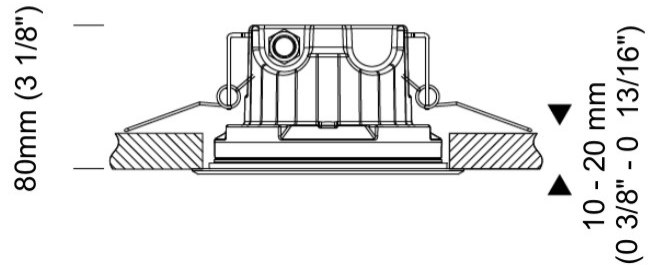

1. To build a product code in our configurator select the specify button on the base model # product page
2. To build a manual product code on this datasheet choose from the options listed below in blue font and add the suffix to the base model #

GENERAL

Series: Mini
Subseries: Mini Ceiling
Brand: Platek
Division: Exterior
Mounting Type: Recessed
Mounting Location: Ceiling
Subcategory: Downlight

PHYSICAL

Shape: Round
Diameter (mm): 152
Diameter (in): 6
Height (mm): 80
Height (in): 3 1/8
Ceiling Thickness (mm): 10 - 20
Ceiling Thickness (in): 3/8 - 13/16
Light Distribution: Direct
Diffuser: Clear tempered glass
Fixture Finish: SST
Fixture Material: Aluminum Die Cast
Cut-out Measurements: 140mm / 5 1/2" diameter

ELECTRICAL

Lamp Type: LED
Input Wattage (W): 10.5
Total Output Wattage (W): 9
Dimming: Tri-Mode (Non-Dimming and Phase Dimming (120Vac only) and 0-10V Dimming)
Driver Included: No
Driver Location: Remote
Driver Type: Constant Current - 120 / 277Vac
Driver Class: Class 2
Input Voltage (V): 120 - 277
Constant Current (MA): 500

LED

Number of LEDs: 6
Color Temperature (°K): 3000 / 4000
Max. Delivered Lumen (lm): 960 / 995
Nominal Lumen (lm): 1140 / 1200
CRI: >80 CRI
Lamp Life (hrs): 60000

OPTICAL

Optic: 9 / 28 / 44
Adjustability: Tilt ±5°

RATINGS AND CERTIFICATIONS

Certified By: Certified for North American Standards
IP rating: IP68
IK Rating: IK10
Upon Request: Higher Maximum Ambient Temperature