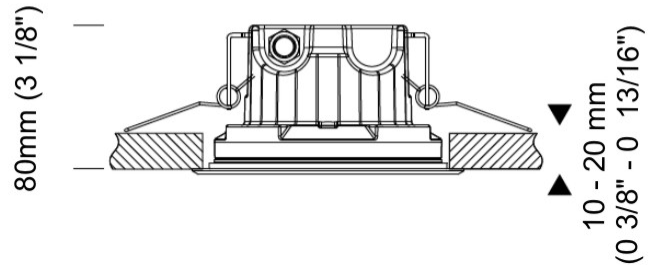

MINI CEILING RECESSED

E9Q109-

base number _____ Lens
Options _____

1. To build a product code in our configurator select the specify button on the base model # product page
2. To build a manual product code on this datasheet choose from the options listed below in blue font and add the suffix to the base model #

GENERAL

Series: Mini
Subseries: Mini Ceiling
Brand: Platek
Division: Exterior
Mounting Type: Recessed
Mounting Location: Ceiling
Subcategory: Downlight

PHYSICAL

Shape: Round
Diameter (mm): 152
Diameter (in): 6
Height (mm): 80
Height (in): 3 1/8
Ceiling Thickness (mm): 10 - 20
Ceiling Thickness (in): 3/8 - 13/16
Light Distribution: Direct
Weight (kg): 1.45
Diffuser: Clear tempered glass
Fixture Finish: SST
Fixture Material: Stainless Steel
Cut-out Measurements: 140mm / 5 1/2" diameter

ELECTRICAL

Lamp Type: LED
Total Output Wattage (W): 11.5
Dimming: Bluetooth technology or DMX
Control Gear: DMX
Driver Included: No
Driver Location: Remote
Driver Type: Constant Current - Universal
Driver Class: Class 2
Input Voltage (V): 120 - 277
Constant Current (MA): 500

LED

Number of LEDs: 8
Color Temperature (°K): RGBW
Lamp Life (hrs): 60000
Special LEDs offerings: RGBW

OPTICAL

Optic: 9 / 28 / 45
Adjustability: Tilt ±5°

RATINGS AND CERTIFICATIONS

IP rating: IP69 Full Dry
IK Rating: IK10
Upon Request: Higher Maximum Ambient Temperature