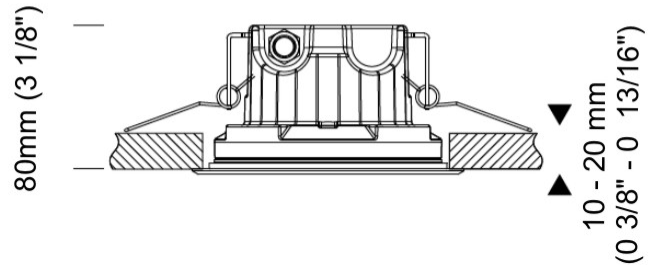

MINI CEILING RECESSED

E9Q109-

base number   Lens
Options

1. To build a product code in our configurator select the specify button on the base model # product page
2. To build a manual product code on this datasheet choose from the options listed below in blue font and add the suffix to the base model #

GENERAL

Series: Mini
Subseries: Mini Ceiling
Brand: Platek
Division: Exterior
Mounting Type: Recessed
Mounting Location: Ceiling
Subcategory: Downlight

PHYSICAL

Shape: Round
Diameter (mm): 152
Diameter (in): 6
Height (mm): 80
Height (in): 3 1/8
Ceiling Thickness (mm): 10 - 20
Ceiling Thickness (in): 3/8 - 13/16
Light Distribution: Direct
Weight (kg): 1.45
Diffuser: Clear tempered glass
Fixture Finish: SST
Fixture Material: Stainless Steel
Cut-out Measurements: 140mm / 5 1/2" diameter

ELECTRICAL

Lamp Type: LED
Total Output Wattage (W): 11.5
Dimming: Bluetooth technology or DMX
Control Gear: DMX
Driver Included: No
Driver Location: Remote
Driver Type: Constant Current - Universal
Driver Class: Class 2
Input Voltage (V): 120 - 277
Constant Current (MA): 500

LED

Number of LEDs: 8
Color Temperature (°K): RGBW
Lamp Life (hrs): 60000
Special LEDs offerings: RGBW

OPTICAL

Optic: 9 / 28 / 45
Adjustability: Tilt ±5°

RATINGS AND CERTIFICATIONS

IP rating: IP69 Full Dry
IK Rating: IK10
Upon Request: Higher Maximum Ambient Temperature

PROJECT
TYPE
SPECIFIER
QUANTITY
DATE