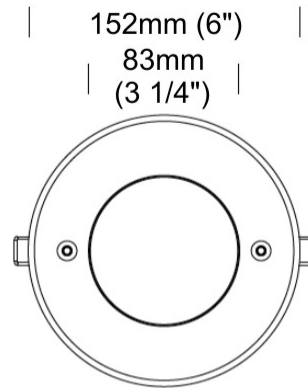

MINI CEILING RECESSED

E9Q109-

base number   Lens
Options

1. To build a product code in our configurator select the specify button on the base model # product page
2. To build a manual product code on this datasheet choose from the options listed below in blue font and add the suffix to the base model #

GENERAL

Series: Mini
Subseries: Mini Ceiling
Brand: Platek
Division: Exterior
Mounting Type: Recessed
Mounting Location: Ceiling
Subcategory: Downlight

PHYSICAL

Shape: Round
Diameter (mm): 152
Diameter (in): 6
Height (mm): 80
Height (in): 3 1/8
Ceiling Thickness (mm): 10 - 20
Ceiling Thickness (in): 3/8 - 13/16
Light Distribution: Direct
Weight (kg): 1.45
Diffuser: Clear tempered glass
Fixture Finish: SST
Fixture Material: Stainless Steel
Cut-out Measurements: 140mm / 5 1/2" diameter

ELECTRICAL

Lamp Type: LED
Total Output Wattage (W): 11.5
Dimming: Bluetooth technology or DMX
Control Gear: DMX
Driver Included: No
Driver Location: Remote
Driver Type: Constant Current - Universal
Driver Class: Class 2
Input Voltage (V): 120 - 277
Constant Current (MA): 500

LED

Number of LEDs: 8
Color Temperature (°K): RGBW
Lamp Life (hrs): 60000
Special LEDs offerings: RGBW

OPTICAL

Optic: 9 / 28 / 45
Adjustability: Tilt ±5°

RATINGS AND CERTIFICATIONS

IP rating: IP69 Full Dry
IK Rating: IK10
Upon Request: Higher Maximum Ambient Temperature

PROJECT
TYPE
SPECIFIER
QUANTITY
DATE