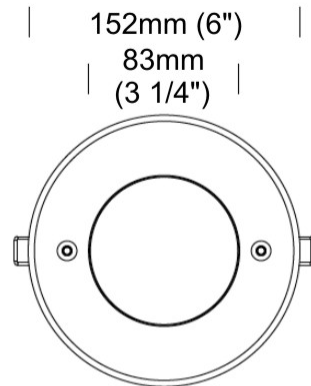

1. To build a product code in our configurator select the specify button on the base model # product page
2. To build a manual product code on this datasheet choose from the options listed below in blue font and add the suffix to the base model #

GENERAL

Series: Mini
Subseries: Mini Ceiling
Brand: Platek
Division: Exterior
Mounting Type: Recessed
Mounting Location: Ceiling
Subcategory: Downlight

PHYSICAL

Shape: Round
Diameter (mm): 152
Diameter (in): 6
Height (mm): 80
Height (in): 3 1/8
Ceiling Thickness (mm): 10 - 20
Ceiling Thickness (in): 3/8 - 13/16
Light Distribution: Direct
Diffuser: Clear tempered glass
Fixture Finish: SST
Fixture Material: Aluminum Die Cast
Cut-out Measurements: 140mm / 5 1/2" diameter

ELECTRICAL

Lamp Type: LED
Input Wattage (W): 10.5
Total Output Wattage (W): 9
Dimming: Tri-Mode (Non-Dimming and Phase Dimming (120Vac only) and 0-10V Dimming)
Driver Included: No
Driver Location: Remote
Driver Type: Constant Current - 120 / 277Vac
Driver Class: Class 2
Input Voltage (V): 120 - 277
Constant Current (MA): 500

LED

Number of LEDs: 6
Color Temperature (°K): 3000 / 4000
Max. Delivered Lumen (lm): 960 / 995
Nominal Lumen (lm): 1140 / 1200
CRI: >80 CRI
Lamp Life (hrs): 60000

OPTICAL

Optic: 9 / 28 / 44
Adjustability: Tilt ±5°

RATINGS AND CERTIFICATIONS

Certified By: Certified for North American Standards
IP rating: IP68
IK Rating: IK10
Upon Request: Higher Maximum Ambient Temperature