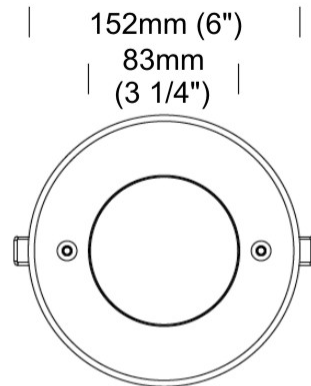

1. To build a product code in our configurator select the specify button on the base model # product page
2. To build a manual product code on this datasheet choose from the options listed below in blue font and add the suffix to the base model #

GENERAL

Series: Mini
Subseries: Mini Ceiling
Brand: Platek
Division: Exterior
Mounting Type: Recessed
Mounting Location: Ceiling
Subcategory: Downlight

PHYSICAL

Shape: Round
Diameter (mm): 152
Diameter (in): 6
Height (mm): 80
Height (in): 3 1/8
Ceiling Thickness (mm): 10 - 20
Ceiling Thickness (in): 3/8 - 13/16
Light Distribution: Direct
Diffuser: Clear tempered glass
Fixture Finish: SST
Fixture Material: Aluminum Die Cast
Cut-out Measurements: 140mm / 5 1/2" diameter

ELECTRICAL

Lamp Type: LED
Input Wattage (W): 10.5
Total Output Wattage (W): 9
Dimming: Tri-Mode (Non-Dimming and Phase Dimming (120Vac only) and 0-10V Dimming)
Driver Included: No
Driver Location: Remote
Driver Type: Constant Current - 120 / 277Vac
Driver Class: Class 2
Input Voltage (V): 120 - 277
Constant Current (MA): 500

LED

Number of LEDs: 6
Color Temperature (°K): 3000 / 4000
Max. Delivered Lumen (lm): 960 / 995
Nominal Lumen (lm): 1140 / 1200
CRI: >80 CRI
Lamp Life (hrs): 60000

OPTICAL

Optic: 9 / 28 / 44
Adjustability: Tilt ±5°

RATINGS AND CERTIFICATIONS

Certified By: Certified for North American Standards
IP rating: IP68
IK Rating: IK10