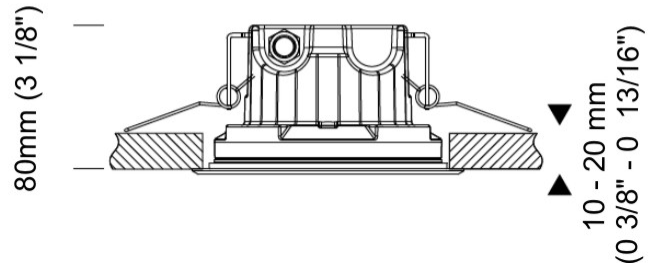

1. To build a product code in our configurator select the specify button on the base model # product page
2. To build a manual product code on this datasheet choose from the options listed below in blue font and add the suffix to the base model #

GENERAL

Series: Mini
Subseries: Mini Ceiling
Brand: Platek
Division: Exterior
Mounting Type: Recessed
Mounting Location: Ceiling
Subcategory: Downlight

PHYSICAL

Shape: Round
Diameter (mm): 152
Diameter (in): 6
Height (mm): 80
Height (in): 3 1/8
Ceiling Thickness (mm): 10 - 20
Ceiling Thickness (in): 3/8 - 13/16
Light Distribution: Direct
Diffuser: Clear tempered glass
Fixture Finish: SST
Fixture Material: Aluminum Die Cast
Cut-out Measurements: 140mm / 5 1/2" diameter

ELECTRICAL

Lamp Type: LED
Input Wattage (W): 10.5
Total Output Wattage (W): 9
Dimming: Tri-Mode (Non-Dimming and Phase Dimming (120Vac only) and 0-10V Dimming)
Driver Included: No
Driver Location: Remote
Driver Type: Constant Current - 120 / 277Vac
Driver Class: Class 2
Input Voltage (V): 120 - 277
Constant Current (MA): 500

LED

Number of LEDs: 6
Color Temperature (°K): 3000 / 4000
Max. Delivered Lumen (lm): 960 / 995
Nominal Lumen (lm): 1140 / 1200
CRI: >80 CRI
Lamp Life (hrs): 60000

OPTICAL

Optic: 9 / 28 / 44
Adjustability: Tilt ±5°

RATINGS AND CERTIFICATIONS

Certified By: Certified for North American Standards
IP rating: IP68
IK Rating: IK10