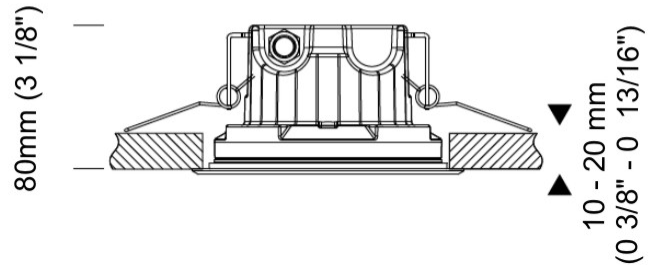

MINI CEILING RECESSED

E9Q109-

base number _____ Lens
Options _____

1. To build a product code in our configurator select the specify button on the base model # product page
2. To build a manual product code on this datasheet choose from the options listed below in blue font and add the suffix to the base model #

GENERAL

Series: Mini
Subseries: Mini Ceiling
Brand: Platek
Division: Exterior
Mounting Type: Recessed
Mounting Location: Ceiling
Subcategory: Downlight

PHYSICAL

Shape: Round
Diameter (mm): 152
Diameter (in): 6
Height (mm): 80
Height (in): 3 1/8
Ceiling Thickness (mm): 10 - 20
Ceiling Thickness (in): 3/8 - 13/16
Light Distribution: Direct
Weight (kg): 1.45
Diffuser: Clear tempered glass
Fixture Finish: SST
Fixture Material: Stainless Steel
Cut-out Measurements: 140mm / 5 1/2" diameter

ELECTRICAL

Lamp Type: LED
Total Output Wattage (W): 11.5
Dimming: Bluetooth technology or DMX
Control Gear: DMX
Driver Included: No
Driver Location: Remote
Driver Type: Constant Current - Universal
Driver Class: Class 2
Input Voltage (V): 120 - 277
Constant Current (MA): 500

LED

Number of LEDs: 8
Color Temperature (°K): RGBW
Lamp Life (hrs): 60000
Special LEDs offerings: RGBW

OPTICAL

Optic: 9 / 28 / 45
Adjustability: Tilt ±5°

RATINGS AND CERTIFICATIONS

IP rating: IP69 Full Dry
IK Rating: IK10