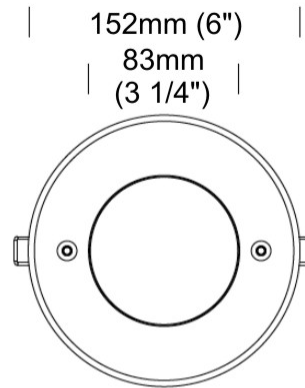

MINI CEILING RECESSED

E9Q109-

base number _____ Lens
Options _____

1. To build a product code in our configurator select the specify button on the base model # product page
2. To build a manual product code on this datasheet choose from the options listed below in blue font and add the suffix to the base model #

GENERAL

Series: Mini
Subseries: Mini Ceiling
Brand: Platek
Division: Exterior
Mounting Type: Recessed
Mounting Location: Ceiling
Subcategory: Downlight

PHYSICAL

Shape: Round
Diameter (mm): 152
Diameter (in): 6
Height (mm): 80
Height (in): 3 1/8
Ceiling Thickness (mm): 10 - 20
Ceiling Thickness (in): 3/8 - 13/16
Light Distribution: Direct
Weight (kg): 1.45
Diffuser: Clear tempered glass
Fixture Finish: SST
Fixture Material: Stainless Steel
Cut-out Measurements: 140mm / 5 1/2" diameter

ELECTRICAL

Lamp Type: LED
Total Output Wattage (W): 11.5
Dimming: Bluetooth technology or DMX
Control Gear: DMX
Driver Included: No
Driver Location: Remote
Driver Type: Constant Current - Universal
Driver Class: Class 2
Input Voltage (V): 120 - 277
Constant Current (MA): 500

LED

Number of LEDs: 8
Color Temperature (°K): RGBW
Lamp Life (hrs): 60000
Special LEDs offerings: RGBW

OPTICAL

Optic: 9 / 28 / 45
Adjustability: Tilt ±5°

RATINGS AND CERTIFICATIONS

IP rating: IP69 Full Dry
IK Rating: IK10