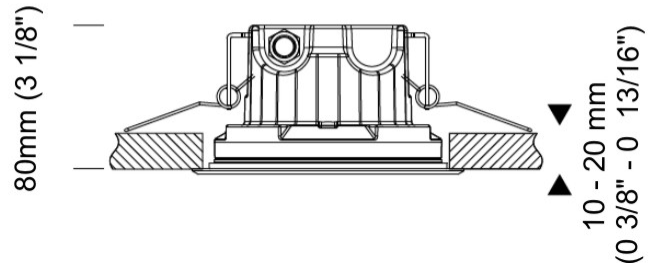

PROJECT
TYPE
SPECIFIER
QUANTITY
DATE

1. To build a product code in our configurator select the specify button on the base model # product page
2. To build a manual product code on this datasheet choose from the options listed below in blue font and add the suffix to the base model #

GENERAL

Series: Mini
Subseries: Mini Ceiling
Brand: Platek
Division: Exterior
Mounting Type: Recessed
Mounting Location: Ceiling
Subcategory: Downlight

PHYSICAL

Shape: Round
Diameter (mm): 152
Diameter (in): 6
Height (mm): 80
Height (in): 3 1/8
Ceiling Thickness (mm): 10 - 20
Ceiling Thickness (in): 3/8 - 13/16
Light Distribution: Direct
Diffuser: Clear tempered glass
Fixture Finish: SST
Fixture Material: Aluminum Die Cast
Cut-out Measurements: 140mm / 5 1/2" diameter

ELECTRICAL

Lamp Type: LED
Input Wattage (W): 10.5
Total Output Wattage (W): 9
Dimming: Tri-Mode (Non-Dimming and Phase Dimming (120Vac only) and 0-10V Dimming)
Driver Included: No
Driver Location: Remote
Driver Type: Constant Current - 120 / 277Vac
Driver Class: Class 2
Input Voltage (V): 120 - 277
Constant Current (MA): 500

LED

Number of LEDs: 6
Color Temperature (°K): 3000 / 4000
Max. Delivered Lumen (lm): 960 / 995
Nominal Lumen (lm): 1140 / 1200
CRI: >80 CRI
Lamp Life (hrs): 60000

OPTICAL

Optic: 9 / 28 / 44
Adjustability: Tilt ±5°

RATINGS AND CERTIFICATIONS

Certified By: Certified for North American Standards
IP rating: IP68
IK Rating: IK10