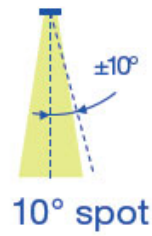

- 130 lux
- 100 lux
- 70 lux
- 40 lux
- 10 lux

H. 6m
3000K
@500mA

E