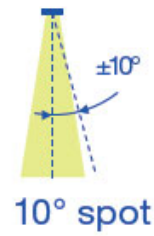

- 130 lux
- 100 lux
- 70 lux
- 40 lux
- 10 lux

H. 6m
3000K
@500mA

E