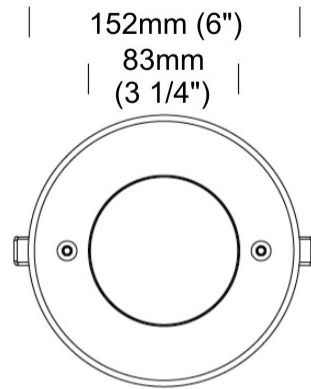

1. To build a product code in our configurator select the specify button on the base model # product page
2. To build a manual product code on this datasheet choose from the options listed below in blue font and add the suffix to the base model #

GENERAL

Series: Mini
Subseries: Mini Ceiling
Brand: Platek
Division: Exterior
Mounting Type: Recessed
Mounting Location: Ceiling
Subcategory: Downlight

PHYSICAL

Shape: Round
Diameter (mm): 152
Diameter (in): 6
Height (mm): 80
Height (in): 3 1/8
Ceiling Thickness (mm): 10 - 20
Ceiling Thickness (in): 3/8 - 13/16
Light Distribution: Direct
Diffuser: Clear tempered glass
Fixture Finish: SST
Fixture Material: Aluminum Die Cast
Cut-out Measurements: 140mm / 5 1/2" diameter

ELECTRICAL

Lamp Type: LED
Input Wattage (W): 10.5
Total Output Wattage (W): 9
Dimming: Tri-Mode (Non-Dimming and Phase Dimming (120Vac only) and 0-10V Dimming)
Driver Included: No
Driver Location: Remote
Driver Type: Constant Current - 120 / 277Vac
Driver Class: Class 2
Input Voltage (V): 120 - 277
Constant Current (MA): 500

LED

Number of LEDs: 6
Color Temperature (°K): 3000 / 4000
Max. Delivered Lumen (lm): 960 / 995
Nominal Lumen (lm): 1140 / 1200
CRI: >80 CRI
Lamp Life (hrs): 60000

OPTICAL

Optic: 9 / 28 / 44
Adjustability: Tilt ±5°

RATINGS AND CERTIFICATIONS

Certified By: Certified for North American Standards
IP rating: IP68
IK Rating: IK10
Upon Request: Higher Maximum Ambient Temperature