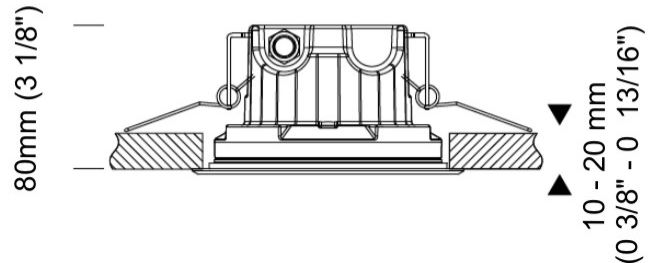

1. To build a product code in our configurator select the specify button on the base model # product page
2. To build a manual product code on this datasheet choose from the options listed below in blue font and add the suffix to the base model #

GENERAL

Series: Mini
Subseries: Mini Ceiling
Brand: Platek
Division: Exterior
Mounting Type: Recessed
Mounting Location: Ceiling
Subcategory: Downlight

PHYSICAL

Shape: Round
Diameter (mm): 152
Diameter (in): 6
Height (mm): 80
Height (in): 3 1/8
Ceiling Thickness (mm): 10 - 20
Ceiling Thickness (in): 3/8 - 13/16
Light Distribution: Direct
Diffuser: Clear tempered glass
Fixture Finish: SST
Fixture Material: Aluminum Die Cast
Cut-out Measurements: 140mm / 5 1/2" diameter

ELECTRICAL

Lamp Type: LED
Input Wattage (W): 10.5
Total Output Wattage (W): 9
Dimming: Tri-Mode (Non-Dimming and Phase Dimming (120Vac only) and 0-10V Dimming)
Driver Included: No
Driver Location: Remote
Driver Type: Constant Current - 120 / 277Vac
Driver Class: Class 2
Input Voltage (V): 120 - 277
Constant Current (MA): 500

LED

Number of LEDs: 6
Color Temperature (°K): 3000 / 4000
Max. Delivered Lumen (lm): 960 / 995
Nominal Lumen (lm): 1140 / 1200
CRI: >80 CRI
Lamp Life (hrs): 60000

OPTICAL

Optic: 9 / 28 / 44
Adjustability: Tilt ±5°

RATINGS AND CERTIFICATIONS

Certified By: Certified for North American Standards
IP rating: IP68
IK Rating: IK10
Upon Request: Higher Maximum Ambient Temperature