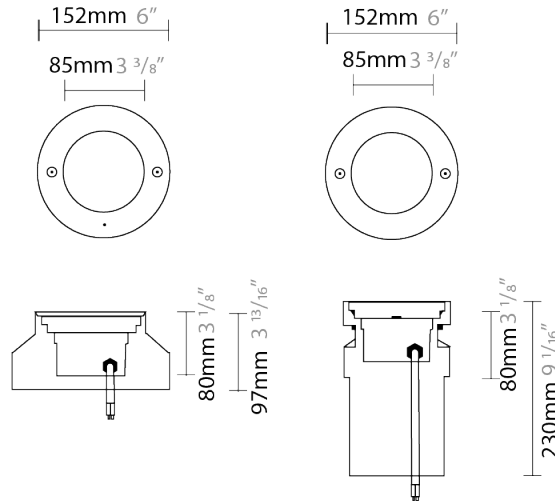

E91633-

base number Lens
Options

1. To build a product code in our configurator select the specify button on the base model # product page
2. To build a manual product code on this datasheet choose from the options listed below in blue font and add the suffix to the base model #

GENERAL

Series: Mini
Subseries: Mini Full Inox
Brand: Platek
Division: Exterior
Mounting Type: Recessed
Mounting Location: In-Ground
Subcategory: Drive Over

PHYSICAL

Shape: Round
Diameter (mm): 152
Diameter (in): 6
Height (mm): 80
Height (in): 3 1/8
Light Distribution: Uplight
Load Resistance (kg): 2500
Load Resistance (lbs): 5511
Installation Requirement: Installation in sleeve set in concrete with a 20-30 cm gravel drain bed
Screws: A4 stainless steel
Diffuser: Extra Clear Flat Tempered Glass - 15mm / 15/32"
Fixture Finish: SST
Fixture Material: Stainless Steel
Cable Details: Supplied with 1 power cable 0.5m in length

ELECTRICAL

Lamp Type: LED
Total Output Wattage (W): 11.5
Dimming: Bluetooth technology or DMX
Control Gear: DMX
Driver Included: No
Driver Location: Remote
Driver Type: Constant Current - Universal
Input Voltage (V): 120 - 277
Constant Current (MA): 500

LED

Number of LEDs: 8
Color Temperature (°K): RGBW
CRI: >80 CRI
Lamp Life (hrs): 60000
Special LEDs offerings: RGBW

OPTICAL

Optic: 9 / 28 / 44

RATINGS AND CERTIFICATIONS

Certified By: Certified for North American Standards
IP rating: IP68
IK Rating: IK10

Housing
L9A08800

Housing
L9A08800