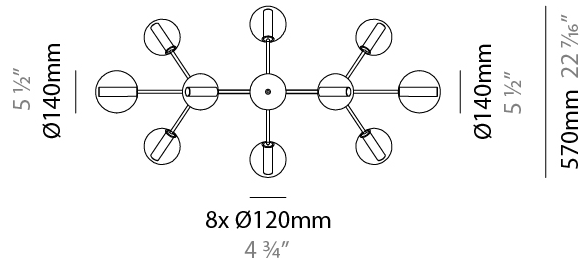

PROJECT	_____
TYPE	_____
SPECIFIER	_____
QUANTITY	_____
DATE	_____

MIREA SUSPENSION

D141199-

base number	Finish Options	Finish Options

1. To build a product code in our configurator select the specify button on the base model # product page
2. To build a manual product code on this datasheet choose from the options listed below in blue font and add the suffix to the base model #

GENERAL

Series: Mirea
Partner: Cangiini & Tucci
Division: Design
Installation: Suspension
Product Type: Chandelier
Mounting Location: Ceiling

PHYSICAL

Shape: Abstract
Length (mm): 1150
Length (in): 45 1/4
Width (mm): 570
Width (in): 22 7/16
Height (mm): 850
Height (in): 33 7/16
Weight (kg): 4.900
Weight (lbs): 10.80
Diffuser: Glass - Opal
Fixture Finish: TRA / PNK / AMB / GRN / SKB / SMK / TOB / RUB
Holder Finish: SGD / SBZ / SBK
Fixture Material: Glass / Metal
Primary Material: Glass - Borosilicate

ELECTRICAL

Lamp Type: LED Retrofit
Bulb Included: Bulb Not Included
Max. Wattage Per Lamp (W): 4
Lamp Base: G9
Input Voltage (V): 120

LED

OPTICAL

RATINGS AND CERTIFICATIONS

Certified By: Certified for North American Standards
IP rating: IP20