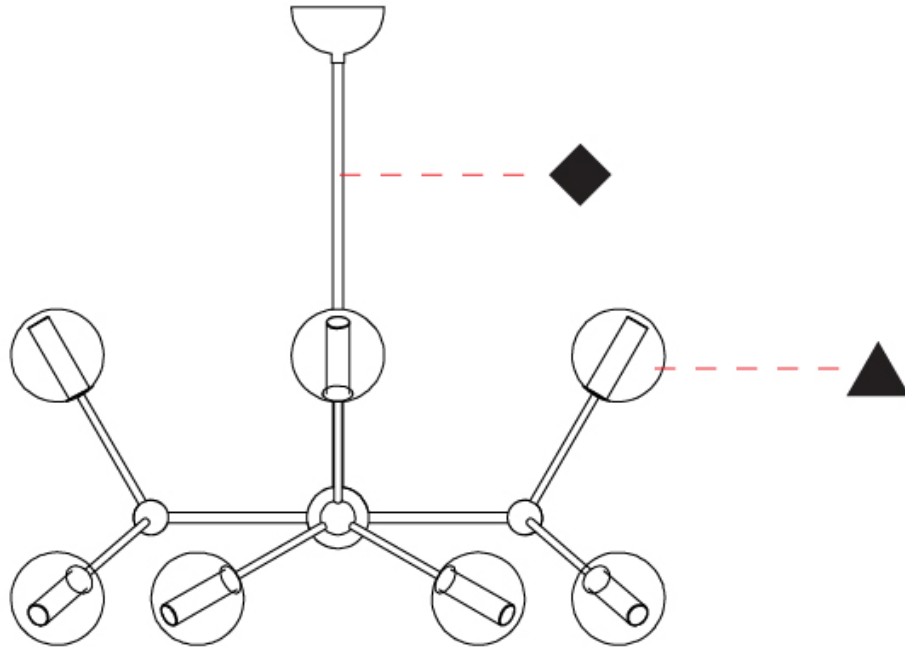

MIREA SUSPENSION

D141196-

PROJECT

TYPE

SPECIFIER

QUANTITY

DATE

D