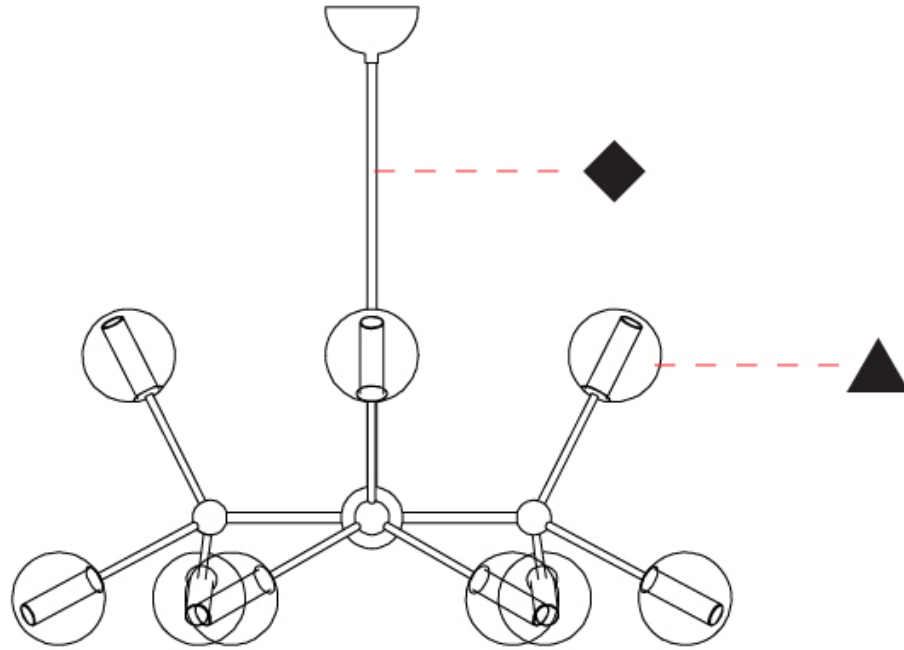

MIREA SUSPENSION

D141195-

PROJECT

TYPE

SPECIFIER

QUANTITY

DATE

D