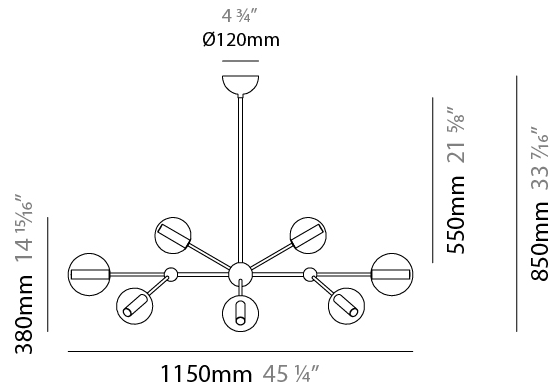

PROJECT	_____
TYPE	_____
SPECIFIER	_____
QUANTITY	_____
DATE	_____

MIREA SUSPENSION

D141199-

base number	Finish Options	Finish Options

1. To build a product code in our configurator select the specify button on the base model # product page
2. To build a manual product code on this datasheet choose from the options listed below in blue font and add the suffix to the base model #

GENERAL

Series: Mirea
Partner: Cangiini & Tucci
Division: Design
Installation: Suspension
Product Type: Chandelier
Mounting Location: Ceiling

PHYSICAL

Shape: Abstract
Length (mm): 1150
Length (in): 45 1/4
Width (mm): 570
Width (in): 22 7/16
Height (mm): 850
Height (in): 33 7/16
Weight (kg): 4.900
Weight (lbs): 10.80
Diffuser: Glass - Opal
Fixture Finish: TRA / PNK / AMB / GRN / SKB / SMK / TOB / RUB
Holder Finish: SGD / SBZ / SBK
Fixture Material: Glass / Metal
Primary Material: Glass - Borosilicate

ELECTRICAL

Lamp Type: LED Retrofit
Bulb Included: Bulb Not Included
Max. Wattage Per Lamp (W): 4
Lamp Base: G9
Input Voltage (V): 120

LED

OPTICAL

RATINGS AND CERTIFICATIONS

Certified By: Certified for North American Standards
IP rating: IP20