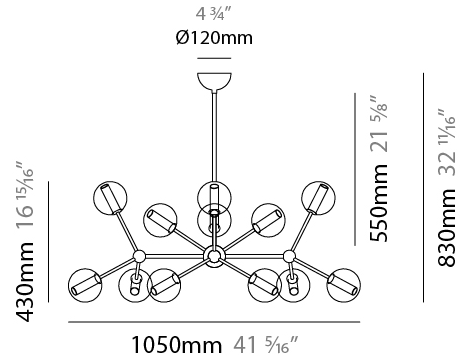

MIREA SUSPENSION

D141197- -

base number   Finish Options   Finish Options

1. To build a product code in our configurator select the specify button on the base model # product page
2. To build a manual product code on this datasheet choose from the options listed below in blue font and add the suffix to the base model #

GENERAL

Series: Mirea
Partner: Cangiini & Tucci
Division: Design
Installation: Suspension
Product Type: Chandelier
Mounting Location: Ceiling

PHYSICAL

Shape: Abstract
Diameter (mm): 1050
Diameter (in): 41 ⁵/₁₆"
Length (mm): 1050
Length (in): 41 ⁵/₁₆"
Width (mm): 430
Width (in): 16 ¹⁵/₁₆"
Height (mm): 830
Height (in): 32 ¹¹/₁₆"
Weight (kg): 4.500
Weight (lbs): 9.92
Diffuser: Glass - Opal
Fixture Finish: [TRA / PNK / AMB / GRN / SKB / SMK / TOB / RUB](#)
Holder Finish: [SGD / SBZ / SBK](#)
Fixture Material: Glass / Metal
Primary Material: Glass - Borosilicate

ELECTRICAL

Lamp Type: LED Retrofit
Bulb Included: Bulb Not Included
Max. Wattage Per Lamp (W): 4
Lamp Base: G9
Input Voltage (V): 120

LED

OPTICAL

RATINGS AND CERTIFICATIONS

Certified By: Certified for North American Standards
IP rating: IP20

PROJECT
TYPE
SPECIFIER
QUANTITY
DATE