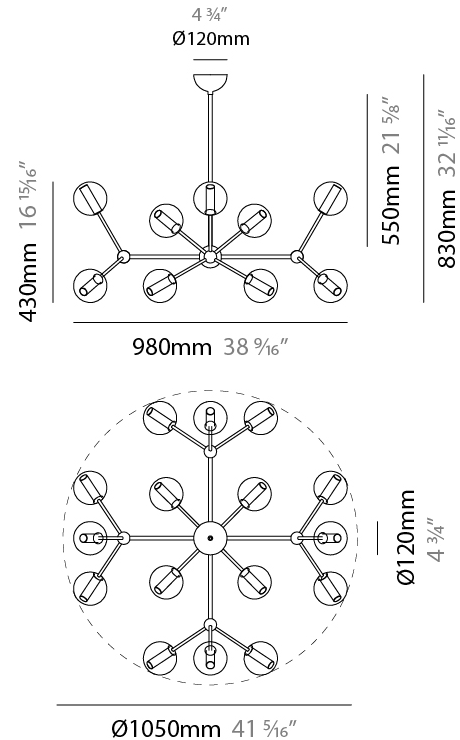

PROJECT	_____
TYPE	_____
SPECIFIER	_____
QUANTITY	_____
DATE	_____

MIREA SUSPENSION

D141198-

base number	Finish Options	Finish Options

1. To build a product code in our configurator select the specify button on the base model # product page
2. To build a manual product code on this datasheet choose from the options listed below in blue font and add the suffix to the base model #

GENERAL

Series: Mirea
Partner: Cangini & Tucci
Division: Design
Installation: Suspension
Product Type: Chandelier
Mounting Location: Ceiling

PHYSICAL

Shape: Abstract
Diameter (mm): 1050
Diameter (in): 41 ⁵/₁₆
Length (mm): 980
Length (in): 38 ⁷/₁₆
Width (mm): 430
Width (in): 16 ¹⁵/₁₆
Height (mm): 830
Height (in): 32 ¹¹/₁₆
Weight (kg): 7.100
Weight (lbs): 15.65
Diffuser: Glass - Opal
Fixture Finish: TRA / PNK / AMB / GRN / SKB / SMK / TOB / RUB
Holder Finish: SGD / SBZ / SBK
Fixture Material: Glass / Metal
Primary Material: Glass - Borosilicate

ELECTRICAL

Lamp Type: LED Retrofit
Bulb Included: Bulb Not Included
Max. Wattage Per Lamp (W): 4
Lamp Base: G9
Input Voltage (V): 120

LED

OPTICAL

RATINGS AND CERTIFICATIONS

Certified By: Certified for North American Standards
IP rating: IP20