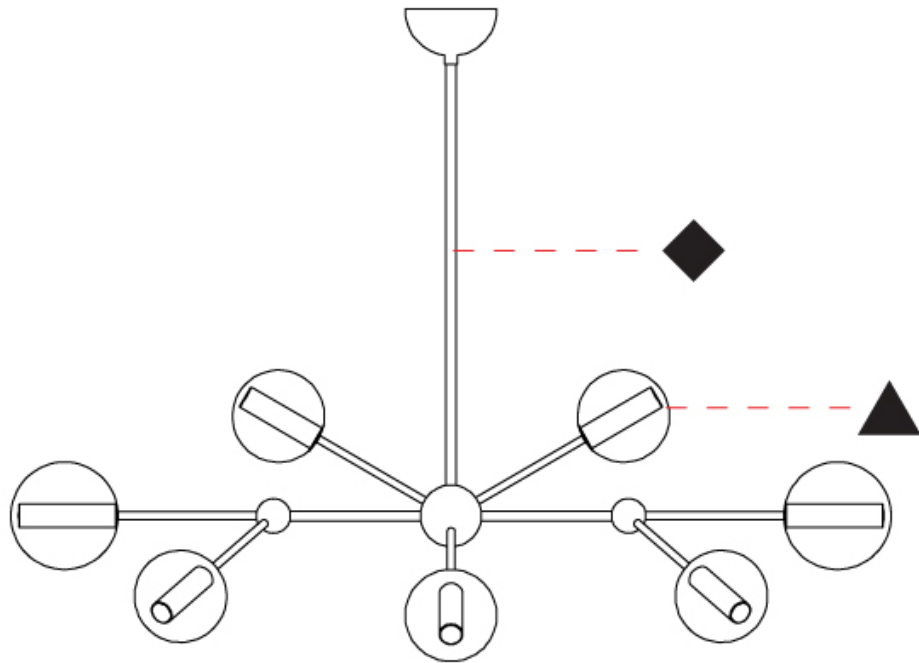

MIREA SUSPENSION

D141199-

PROJECT	_____
TYPE	_____
SPECIFIER	_____
QUANTITY	_____
DATE	_____

D