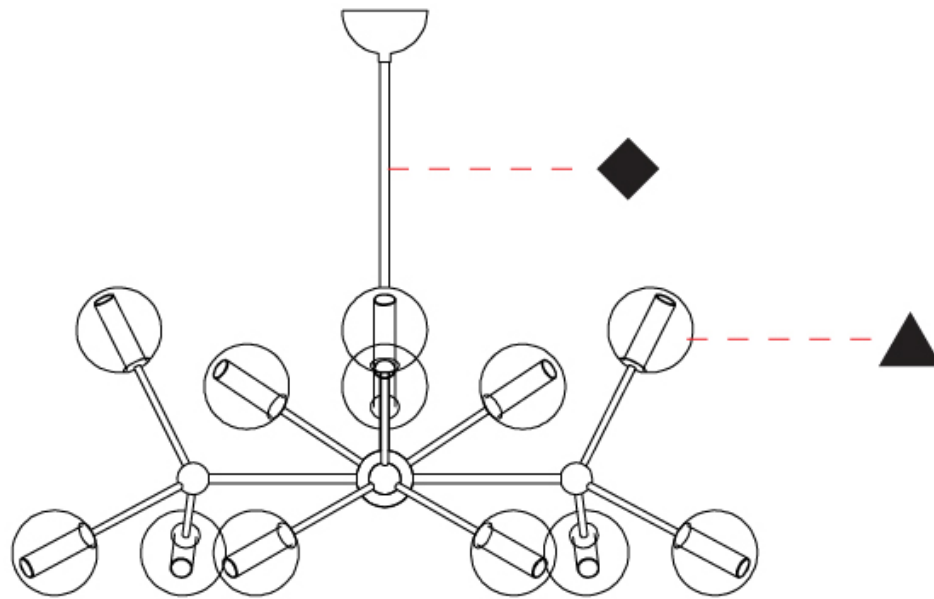

MIREA SUSPENSION

D141197-

PROJECT

TYPE

SPECIFIER

QUANTITY

DATE

D