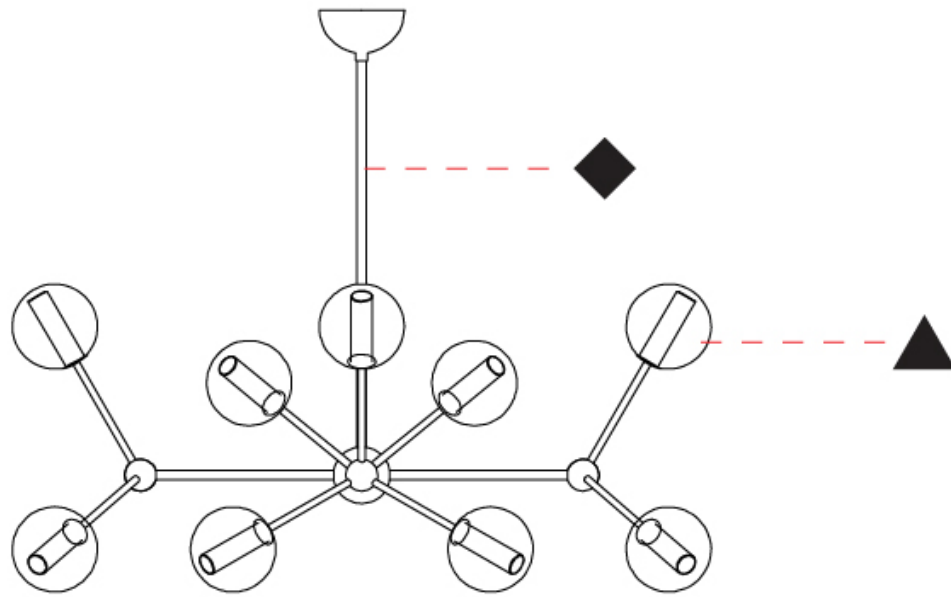

MIREA SUSPENSION

D141198-

PROJECT

TYPE

SPECIFIER

QUANTITY

DATE

D