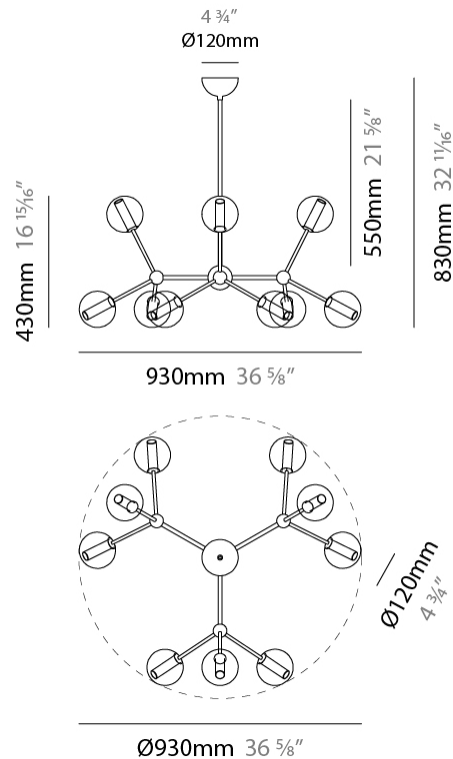

PROJECT	_____
TYPE	_____
SPECIFIER	_____
QUANTITY	_____
DATE	_____

MIREA SUSPENSION

D141195-

base number	Finish Options	Finish Options

1. To build a product code in our configurator select the specify button on the base model # product page
2. To build a manual product code on this datasheet choose from the options listed below in blue font and add the suffix to the base model #

GENERAL

Series: Mirea
Partner: Cangiini & Tucci
Division: Design
Installation: Suspension
Product Type: Chandelier
Mounting Location: Ceiling

PHYSICAL

Shape: Abstract
Diameter (mm): 930
Diameter (in): 36 ⁵/₈
Length (mm): 930
Length (in): 36 ⁵/₈
Width (mm): 430
Width (in): 16 ¹⁵/₁₆
Height (mm): 830
Height (in): 32 ¹¹/₁₆
Weight (kg): 4.500
Weight (lbs): 9.92
Diffuser: Glass - Opal
Fixture Finish: TRA / PNK / AMB / GRN / SKB / SMK / TOB / RUB
Holder Finish: SGD / SBZ / SBK
Fixture Material: Glass / Metal
Primary Material: Glass - Borosilicate

ELECTRICAL

Lamp Type: LED Retrofit
Bulb Included: Bulb Not Included
Max. Wattage Per Lamp (W): 4
Lamp Base: G9
Input Voltage (V): 120

LED

OPTICAL

RATINGS AND CERTIFICATIONS

Certified By: Certified for North American Standards
IP rating: IP20