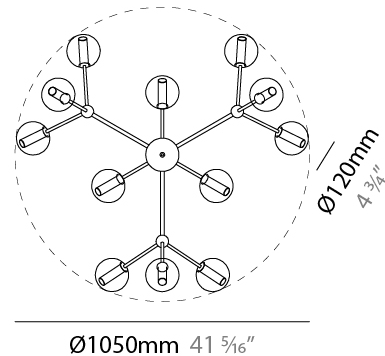

MIREA SUSPENSION

D141197- -

base number   Finish Options   Finish Options

1. To build a product code in our configurator select the specify button on the base model # product page
2. To build a manual product code on this datasheet choose from the options listed below in blue font and add the suffix to the base model #

GENERAL

Series: Mirea
Partner: Cangiini & Tucci
Division: Design
Installation: Suspension
Product Type: Chandelier
Mounting Location: Ceiling

PHYSICAL

Shape: Abstract
Diameter (mm): 1050
Diameter (in): 41 ⁵/₁₆"
Length (mm): 1050
Length (in): 41 ⁵/₁₆"
Width (mm): 430
Width (in): 16 ¹⁵/₁₆"
Height (mm): 830
Height (in): 32 ¹¹/₁₆"
Weight (kg): 4.500
Weight (lbs): 9.92
Diffuser: Glass - Opal
Fixture Finish: [TRA / PNK / AMB / GRN / SKB / SMK / TOB / RUB](#)
Holder Finish: [SGD / SBZ / SBK](#)
Fixture Material: Glass / Metal
Primary Material: Glass - Borosilicate

ELECTRICAL

Lamp Type: LED Retrofit
Bulb Included: Bulb Not Included
Max. Wattage Per Lamp (W): 4
Lamp Base: G9
Input Voltage (V): 120

LED

OPTICAL

RATINGS AND CERTIFICATIONS

Certified By: Certified for North American Standards
IP rating: IP20

PROJECT
TYPE
SPECIFIER
QUANTITY
DATE