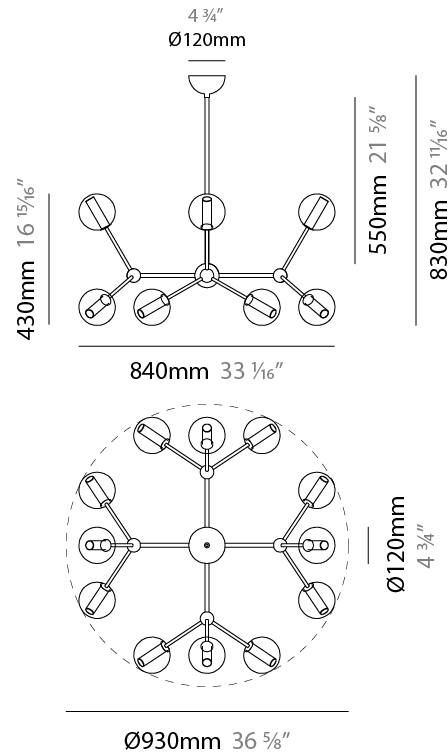

PROJECT	_____
TYPE	_____
SPECIFIER	_____
QUANTITY	_____
DATE	_____

MIREA SUSPENSION

D141196-

base number	Finish Options	Finish Options

1. To build a product code in our configurator select the specify button on the base model # product page
2. To build a manual product code on this datasheet choose from the options listed below in blue font and add the suffix to the base model #

GENERAL

Series: Mirea
Partner: Cangiini & Tucci
Division: Design
Installation: Suspension
Product Type: Chandelier
Mounting Location: Ceiling

PHYSICAL

Shape: Abstract
Diameter (mm): 930
Diameter (in): 36 ⁵/₈
Length (mm): 840
Length (in): 33 ¹/₁₆
Width (mm): 430
Width (in): 16 ¹⁵/₁₆
Height (mm): 830
Height (in): 32 ¹¹/₁₆
Weight (kg): 4.500
Weight (lbs): 9.92
Diffuser: Glass - Opal
Fixture Finish: TRA / PNK / AMB / GRN / SKB / SMK / TOB / RUB
Holder Finish: SGD / SBZ / SBK
Fixture Material: Glass / Metal
Primary Material: Glass - Borosilicate

ELECTRICAL

Lamp Type: LED Retrofit
Bulb Included: Bulb Not Included
Max. Wattage Per Lamp (W): 4
Lamp Base: G9
Input Voltage (V): 120

LED

OPTICAL

RATINGS AND CERTIFICATIONS

Certified By: Certified for North American Standards
IP rating: IP20