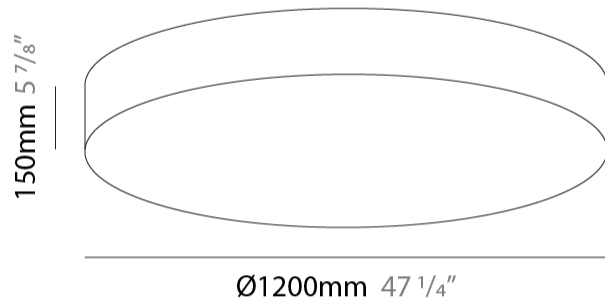

PROJECT _____
TYPE _____
SPECIFIER _____
QUANTITY _____
DATE _____

MIRYA SURFACE

D52001-

base number   Finish
Options

1. To build a product code in our configurator select the specify button on the base model # product page
2. To build a manual product code on this datasheet choose from the options listed below in blue font and add the suffix to the base model #

GENERAL

Series: Mirya _____
Brand: Fambuena _____
Division: Design _____
Mounting Type: Surface _____
Mounting Location: Ceiling _____
Subcategory: Ambient _____

PHYSICAL

Shape: Cylinder _____
Diameter (mm): 1200 _____
Diameter (in): 47 1/4 _____
Height (mm): 150 _____
Height (in): 5 7/8 _____
Light Distribution: Direct _____
Weight (kg): 6.8 _____
Weight (lbs): 14.99 _____
Diffuser: Opal Satined PMMA Diffuser _____
Fixture Finish: WHI / BLK / CHA / OWH / SIL / RED _____
Fixture Material: Metal / Cotton _____

ELECTRICAL

Number of Lamps: 5 _____
Lamp Type: LED Retrofit _____
Lamp Shape: A19 _____
Bulb Included: Bulb Included _____
Total Output Wattage (W): 65 _____
Max. Wattage Per Lamp (W): 13 _____
Lamp Base: E26 _____
Input Voltage (V): 120 _____
Upon Request: 277Vac / GU24 _____

LED

OPTICAL

RATINGS AND CERTIFICATIONS

Certified By: Certified for North American Standards _____
IP rating: IP20 _____