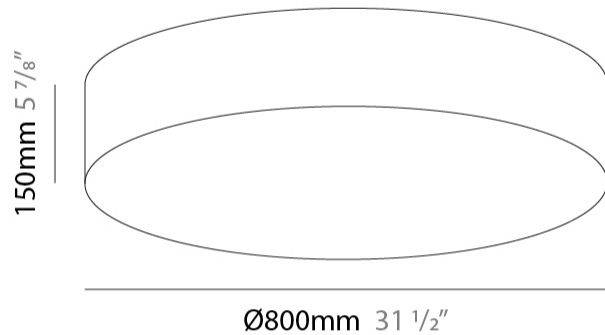

MIRYA SURFACE

D52000-

base number   Finish
Options

PROJECT	_____
TYPE	_____
SPECIFIER	_____
QUANTITY	_____
DATE	_____

1. To build a product code in our configurator select the specify button on the base model # product page
2. To build a manual product code on this datasheet choose from the options listed below in blue font and add the suffix to the base model #

GENERAL

Series: Mirya _____
Brand: Fambuena _____
Division: Design _____
Mounting Type: Surface _____
Mounting Location: Ceiling _____
Subcategory: Ambient _____

PHYSICAL

Shape: Cylinder _____
Diameter (mm): 800 _____
Diameter (in): 31 1/2 _____
Height (mm): 150 _____
Height (in): 5 7/8 _____
Light Distribution: Direct _____
Weight (kg): 4.75 _____
Weight (lbs): 10.47 _____
Diffuser: Opal Satined PMMA Diffuser _____
Fixture Finish: WHI / BLK / CHA / OWH / SIL / RED _____
Fixture Material: Metal / Cotton _____

ELECTRICAL

Number of Lamps: 4 _____
Lamp Type: LED Retrofit _____
Lamp Shape: A19 _____
Bulb Included: Bulb Not Included _____
Total Output Wattage (W): 52 _____
Max. Wattage Per Lamp (W): 13 _____
Lamp Base: E26 _____
Input Voltage (V): 120 _____
Upon Request: 277Vac / GU24 _____

LED

OPTICAL

RATINGS AND CERTIFICATIONS

Certified By: Certified for North American Standards _____
IP rating: IP20 _____