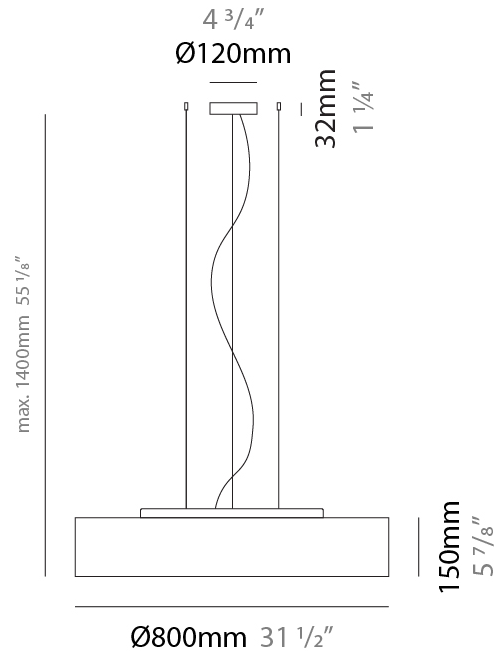

PROJECT	
TYPE	
SPECIFIER	
QUANTITY	
DATE	

MIRYA SUSPENSION

D51068-

base number   Finish
Options

1. To build a product code in our configurator select the specify button on the base model # product page
2. To build a manual product code on this datasheet choose from the options listed below in blue font and add the suffix to the base model #

GENERAL

Series: Mirya
Brand: Fambuena
Division: Design
Mounting Type: Suspension
Mounting Location: Ceiling
Subcategory: Ambient

PHYSICAL

Shape: Cylinder
Diameter (mm): 800
Diameter (in): 31 1/2"
Height (mm): 150
Height (in): 5 7/8"
Max. Overall Height (mm): 1400
Max. Overall Height (in): 55 1/8"
Light Distribution: Direct / Indirect
Weight (kg): 5.1
Weight (lbs): 11.24
Diffuser: Opal Satined PMMA Diffuser
[Fixture Finish: WHI / BLK / CHA / OWH / SIL / RED](#)
Fixture Material: Metal / Cotton
Cable Details: Cable length 2000mm / 79"

ELECTRICAL

Number of Lamps: 4
Lamp Type: LED Retrofit
Lamp Shape: A19
Bulb Included: Bulb Not Included
Total Output Wattage (W): 52
Max. Wattage Per Lamp (W): 13
Lamp Base: E26
Input Voltage (V): 120
Upon Request: 277Vac / GU24

LED

OPTICAL

RATINGS AND CERTIFICATIONS

Certified By: Certified for North American Standards
IP rating: IP20