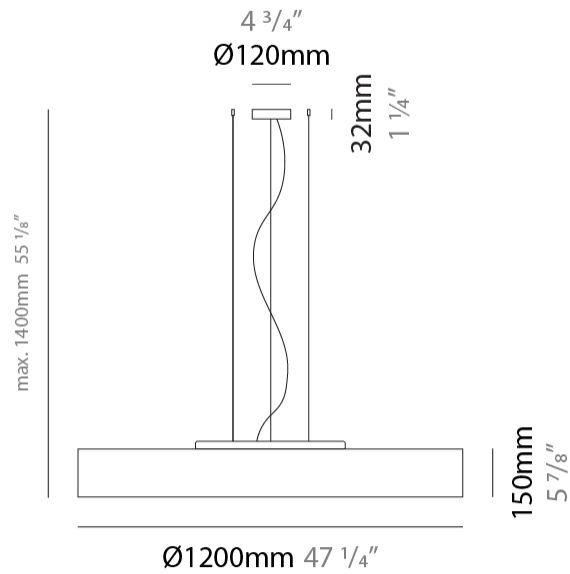

PROJECT	_____
TYPE	_____
SPECIFIER	_____
QUANTITY	_____
DATE	_____

MIRYA SUSPENSION

D51069-

base number   Finish
Options

1. To build a product code in our configurator select the specify button on the base model # product page
2. To build a manual product code on this datasheet choose from the options listed below in blue font and add the suffix to the base model #

GENERAL

Series: Mirya _____
Brand: Fambuena _____
Division: Design _____
Mounting Type: Suspension _____
Mounting Location: Ceiling _____
Subcategory: Ambient _____

PHYSICAL

Shape: Cylinder _____
Diameter (mm): 1200 _____
Diameter (in): 47 1/4 _____
Height (mm): 150 _____
Height (in): 5 7/8 _____
Max. Overall Height (mm): 1400 _____
Max. Overall Height (in): 55 1/8 _____
Light Distribution: Direct / Indirect _____
Diffuser: Opal Satined PMMA Diffuser _____
Fixture Finish: WHI / BLK / CHA / OWH / SIL / RED _____
Fixture Material: Metal / Cotton _____
Cable Details: Cable length 2000mm / 79" _____

ELECTRICAL

Number of Lamps: 5 _____
Lamp Type: LED Retrofit _____
Lamp Shape: A19 _____
Bulb Included: Bulb Not Included _____
Total Output Wattage (W): 65 _____
Max. Wattage Per Lamp (W): 13 _____
Lamp Base: E26 _____
Input Voltage (V): 120 _____
Upon Request: 277Vac / GU24 _____

LED

OPTICAL

RATINGS AND CERTIFICATIONS

Certified By: Certified for North American Standards _____
IP rating: IP20 _____