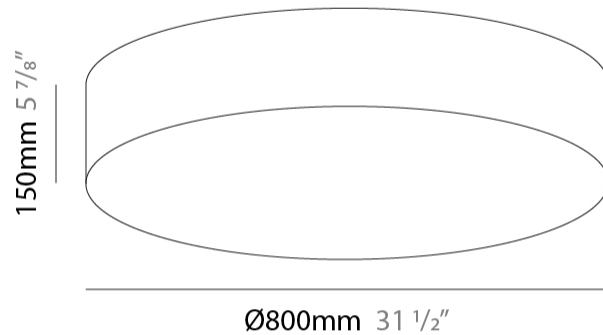

PROJECT
TYPE
SPECIFIER
QUANTITY
DATE

MIRYA SURFACE

D52000-

base number   Finish
Options

1. To build a product code in our configurator select the specify button on the base model # product page
2. To build a manual product code on this datasheet choose from the options listed below in blue font and add the suffix to the base model #

GENERAL

Series: Mirya
Partner: Fambuena
Division: Design
Installation: Surface
Product Type: Ceiling Surface
Mounting Location: Ceiling
Light Distribution: Direct

PHYSICAL

Shape: Cylinder
Diameter (mm): 800
Diameter (in): 31 1/2
Height (mm): 150
Height (in): 5 7/8
Weight (kg): 4.75
Weight (lbs): 10.47
Diffuser: Opal Satined PMMA Diffuser
Fixture Finish: WHI / BLK / CHA / OWH / SIL / RED
Fixture Material: Cotton / Metal
Primary Material: Fabric

ELECTRICAL

Number of Lamps: 4
Lamp Type: LED Retrofit
Lamp Shape: A19
Bulb Included: Bulb Not Included
Total Output Wattage (W): 52
Max. Wattage Per Lamp (W): 13
Lamp Base: E26
Input Voltage (V): 120
Upon Request: 277Vac / GU24

LED

OPTICAL

RATINGS AND CERTIFICATIONS

Certified By: Certified for North American Standards
IP rating: IP20