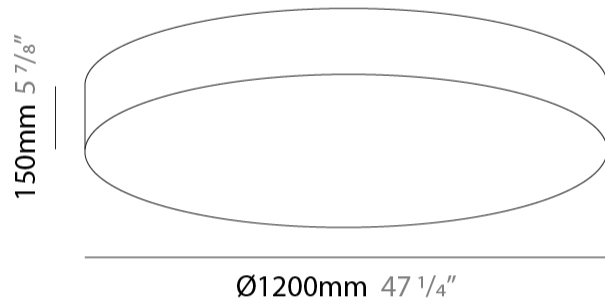

PROJECT
TYPE
SPECIFIER
QUANTITY
DATE

MIRYA SURFACE

D52001-

base number   Finish
Options

1. To build a product code in our configurator select the specify button on the base model # product page
2. To build a manual product code on this datasheet choose from the options listed below in blue font and add the suffix to the base model #

GENERAL

Series: Mirya
Partner: Fambuena
Division: Design
Installation: Surface
Product Type: Ceiling Surface
Mounting Location: Ceiling
Light Distribution: Direct

PHYSICAL

Shape: Cylinder
Diameter (mm): 1200
Diameter (in): 47 1/4
Height (mm): 150
Height (in): 5 7/8
Weight (kg): 6.8
Weight (lbs): 14.99
Diffuser: Opal Satined PMMA Diffuser
Fixture Finish: WHI / BLK / CHA / OWH / SIL / RED
Fixture Material: Cotton / Metal
Primary Material: Fabric

ELECTRICAL

Number of Lamps: 5
Lamp Type: LED Retrofit
Lamp Shape: A19
Bulb Included: Bulb Included
Total Output Wattage (W): 65
Max. Wattage Per Lamp (W): 13
Lamp Base: E26
Input Voltage (V): 120
Upon Request: 277Vac / GU24

LED

OPTICAL

RATINGS AND CERTIFICATIONS

Certified By: Certified for North American Standards
IP rating: IP20