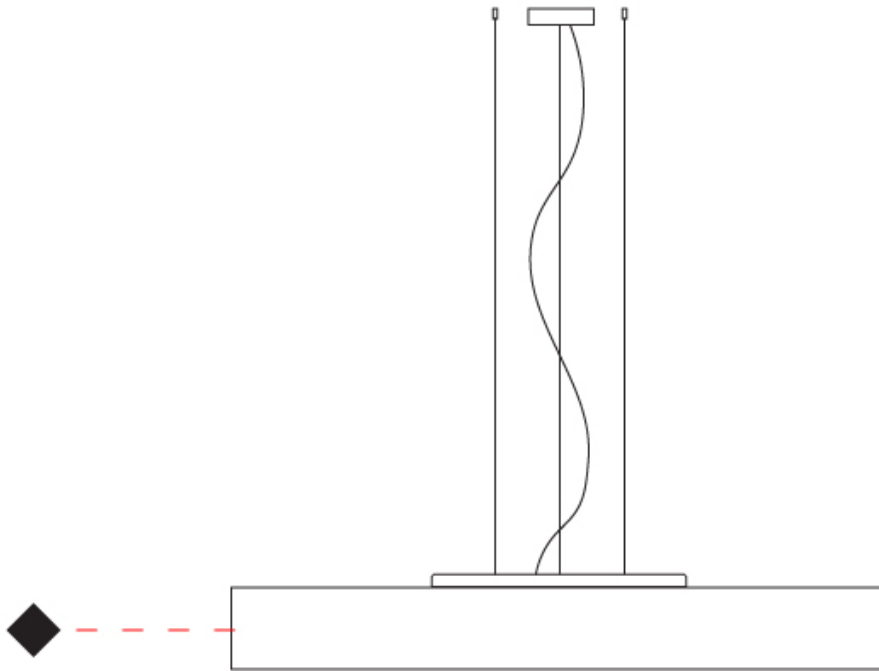

MIRYA SUSPENSION

D51069-

PROJECT _____

TYPE _____

SPECIFIER _____

QUANTITY _____

DATE _____

D