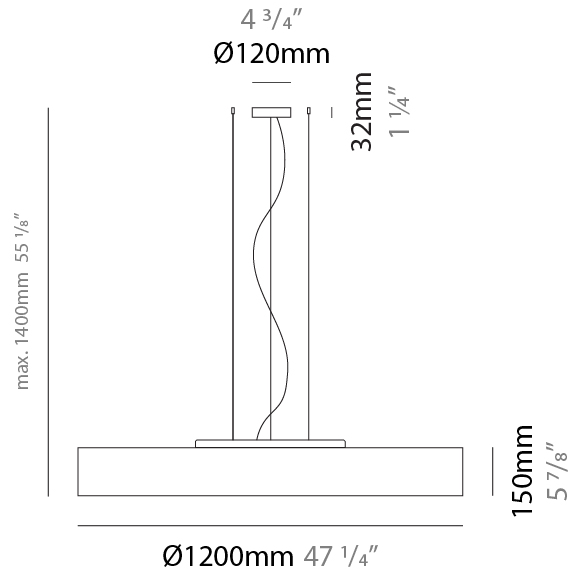

PROJECT	
TYPE	
SPECIFIER	
QUANTITY	
DATE	

MIRYA SUSPENSION

D51069-

base number   Finish
Options

1. To build a product code in our configurator select the specify button on the base model # product page
2. To build a manual product code on this datasheet choose from the options listed below in blue font and add the suffix to the base model #

GENERAL

Series: Mirya
Partner: Fambuena
Division: Design
Installation: Suspension
Product Type: Pendant
Mounting Location: Ceiling
Light Distribution: Direct / Indirect

PHYSICAL

Shape: Cylinder
Diameter (mm): 1200
Diameter (in): 47 1/4
Height (mm): 150
Height (in): 5 7/8
Max. Overall Height (mm): 1400
Max. Overall Height (in): 55 1/8
Diffuser: Opal Satined PMMA Diffuser
Fixture Finish: WHI / BLK / CHA / OWH / SIL / RED
Fixture Material: Cotton / Metal
Primary Material: Fabric
Cable Details: Cable length 2000mm / 79"

ELECTRICAL

Number of Lamps: 5
Lamp Type: LED Retrofit
Lamp Shape: A19
Bulb Included: Bulb Not Included
Total Output Wattage (W): 65
Max. Wattage Per Lamp (W): 13
Lamp Base: E26
Input Voltage (V): 120
Upon Request: 277Vac / GU24

LED

OPTICAL

RATINGS AND CERTIFICATIONS

Certified By: Certified for North American Standards
IP rating: IP20