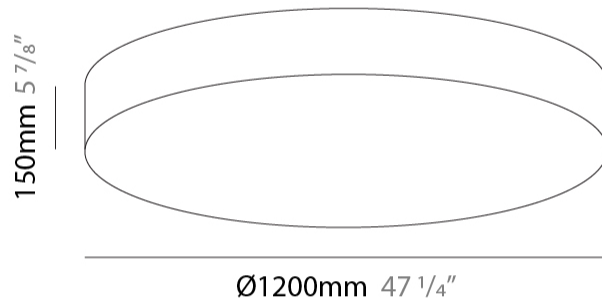

PROJECT
TYPE
SPECIFIER
QUANTITY
DATE

MIRYA SURFACE

D52001-

base number   Finish
Options

1. To build a product code in our configurator select the specify button on the base model # product page
2. To build a manual product code on this datasheet choose from the options listed below in blue font and add the suffix to the base model #

GENERAL

Series: Mirya
Partner: Fambuena
Division: Design
Installation: Surface
Product Type: Ceiling Surface
Mounting Location: Ceiling
Light Distribution: Direct

PHYSICAL

Shape: Cylinder
Diameter (mm): 1200
Diameter (in): 47 1/4
Height (mm): 150
Height (in): 5 7/8
Weight (kg): 6.8
Weight (lbs): 14.99
Diffuser: Opal Satined PMMA Diffuser
Fixture Finish: WHI / BLK / CHA / OWH / SIL / RED
Fixture Material: Cotton / Metal
Primary Material: Fabric

ELECTRICAL

Number of Lamps: 5
Lamp Type: LED Retrofit
Lamp Shape: A19
Bulb Included: Bulb Included
Total Output Wattage (W): 65
Max. Wattage Per Lamp (W): 13
Lamp Base: E26
Input Voltage (V): 120
Upon Request: 277Vac / GU24

LED

OPTICAL

RATINGS AND CERTIFICATIONS

Certified By: Certified for North American Standards
IP rating: IP20