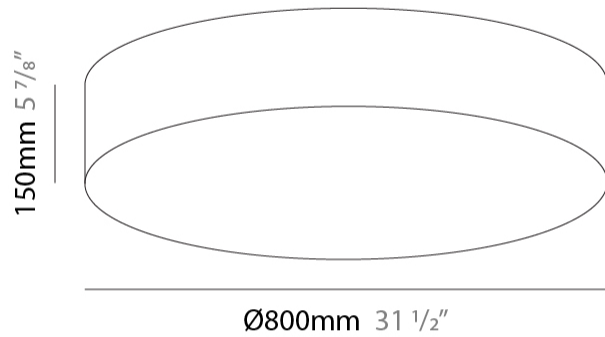

PROJECT
TYPE
SPECIFIER
QUANTITY
DATE

MIRYA SURFACE

D52000-

base number   Finish
Options

1. To build a product code in our configurator select the specify button on the base model # product page
2. To build a manual product code on this datasheet choose from the options listed below in blue font and add the suffix to the base model #

GENERAL

Series: Mirya
Partner: Fambuena
Division: Design
Installation: Surface
Product Type: Ceiling Surface
Mounting Location: Ceiling
Light Distribution: Direct

PHYSICAL

Shape: Cylinder
Diameter (mm): 800
Diameter (in): 31 1/2
Height (mm): 150
Height (in): 5 7/8
Weight (kg): 4.75
Weight (lbs): 10.47
Diffuser: Opal Satined PMMA Diffuser
Fixture Finish: WHI / BLK / CHA / OWH / SIL / RED
Fixture Material: Cotton / Metal
Primary Material: Fabric

ELECTRICAL

Number of Lamps: 4
Lamp Type: LED Retrofit
Lamp Shape: A19
Bulb Included: Bulb Not Included
Total Output Wattage (W): 52
Max. Wattage Per Lamp (W): 13
Lamp Base: E26
Input Voltage (V): 120
Upon Request: 277Vac / GU24

LED

OPTICAL

RATINGS AND CERTIFICATIONS

Certified By: Certified for North American Standards
IP rating: IP20