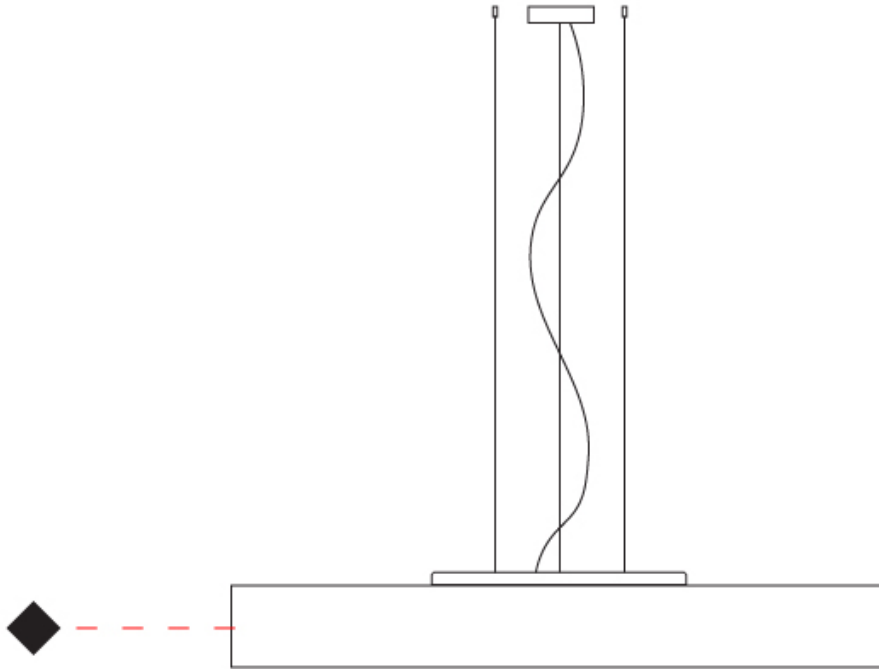

MIRYA SUSPENSION

D51069-

PROJECT _____

TYPE _____

SPECIFIER _____

QUANTITY _____

DATE _____

D