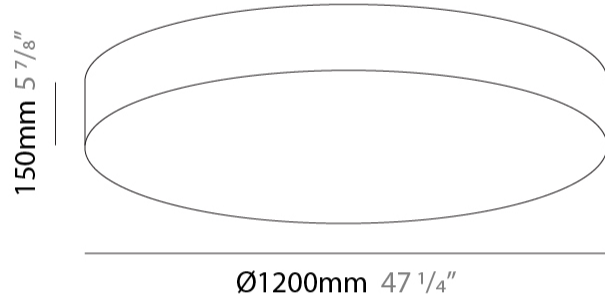

PROJECT
TYPE
SPECIFIER
QUANTITY
DATE

MIRYA SURFACE

D52001-

base number Finish
Options

1. To build a product code in our configurator select the specify button on the base model # product page
2. To build a manual product code on this datasheet choose from the options listed below in blue font and add the suffix to the base model #

GENERAL

Series: Mirya
Partner: Fambuena
Division: Design
Installation: Surface
Product Type: Ceiling Surface
Mounting Location: Ceiling
Light Distribution: Direct

PHYSICAL

Shape: Cylinder
Diameter (mm): 1200
Diameter (in): 47 1/4
Height (mm): 150
Height (in): 5 7/8
Weight (kg): 6.8
Weight (lbs): 14.99
Diffuser: Opal Satined PMMA Diffuser
Fixture Finish: WHI / BLK / CHA / OWH / SIL / RED
Fixture Material: Cotton / Metal
Primary Material: Fabric

ELECTRICAL

Number of Lamps: 5
Lamp Type: LED Retrofit
Lamp Shape: A19
Bulb Included: Bulb Included
Total Output Wattage (W): 65
Max. Wattage Per Lamp (W): 13
Lamp Base: E26
Input Voltage (V): 120
Upon Request: 277Vac / GU24

LED

OPTICAL

RATINGS AND CERTIFICATIONS

Certified By: Certified for North American Standards
IP rating: IP20