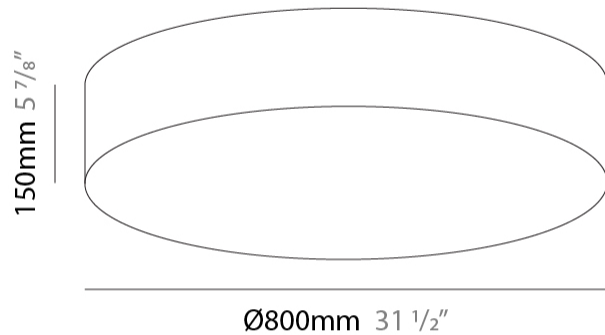

PROJECT
TYPE
SPECIFIER
QUANTITY
DATE

MIRYA SURFACE

D52000-

base number Finish
Options

1. To build a product code in our configurator select the specify button on the base model # product page
2. To build a manual product code on this datasheet choose from the options listed below in blue font and add the suffix to the base model #

GENERAL

Series: Mirya
Partner: Fambuena
Division: Design
Installation: Surface
Product Type: Ceiling Surface
Mounting Location: Ceiling
Light Distribution: Direct

PHYSICAL

Shape: Cylinder
Diameter (mm): 800
Diameter (in): 31 1/2
Height (mm): 150
Height (in): 5 7/8
Weight (kg): 4.75
Weight (lbs): 10.47
Diffuser: Opal Satined PMMA Diffuser
Fixture Finish: WHI / BLK / CHA / OWH / SIL / RED
Fixture Material: Cotton / Metal
Primary Material: Fabric

ELECTRICAL

Number of Lamps: 4
Lamp Type: LED Retrofit
Lamp Shape: A19
Bulb Included: Bulb Not Included
Total Output Wattage (W): 52
Max. Wattage Per Lamp (W): 13
Lamp Base: E26
Input Voltage (V): 120
Upon Request: 277Vac / GU24

LED

OPTICAL

RATINGS AND CERTIFICATIONS

Certified By: Certified for North American Standards
IP rating: IP20