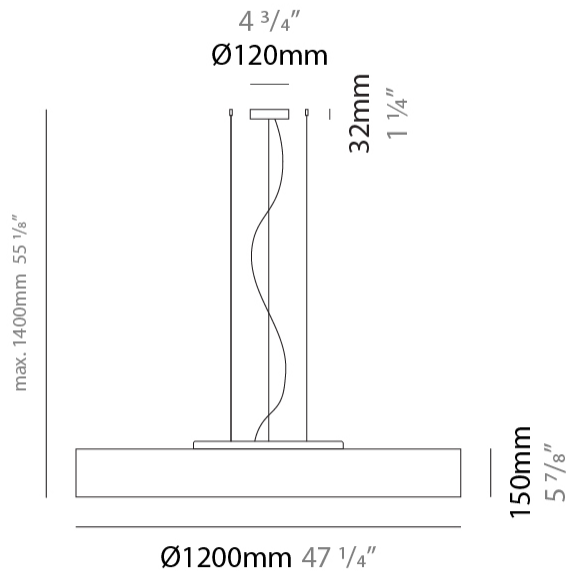

MIRYA SUSPENSION

D51069-

base number   Finish
Options

1. To build a product code in our configurator select the specify button on the base model # product page
2. To build a manual product code on this datasheet choose from the options listed below in blue font and add the suffix to the base model #

GENERAL

Series: Mirya
Partner: Fambuena
Division: Design
Installation: Suspension
Product Type: Pendant
Mounting Location: Ceiling
Light Distribution: Direct / Indirect

PHYSICAL

Shape: Cylinder
Diameter (mm): 1200
Diameter (in): 47 1/4
Height (mm): 150
Height (in): 5 7/8
Max. Overall Height (mm): 1400
Max. Overall Height (in): 55 1/8
Diffuser: Opal Satined PMMA Diffuser
Fixture Finish: WHI / BLK / CHA / OWH / SIL / RED
Fixture Material: Cotton / Metal
Primary Material: Fabric
Cable Details: Cable length 2000mm / 79"

ELECTRICAL

Number of Lamps: 5
Lamp Type: LED Retrofit
Lamp Shape: A19
Bulb Included: Bulb Not Included
Total Output Wattage (W): 65
Max. Wattage Per Lamp (W): 13
Lamp Base: E26
Input Voltage (V): 120
Upon Request: 277Vac / GU24

LED

OPTICAL

RATINGS AND CERTIFICATIONS

Certified By: Certified for North American Standards
IP rating: IP20

PROJECT	_____
TYPE	_____
SPECIFIER	_____
QUANTITY	_____
DATE	_____