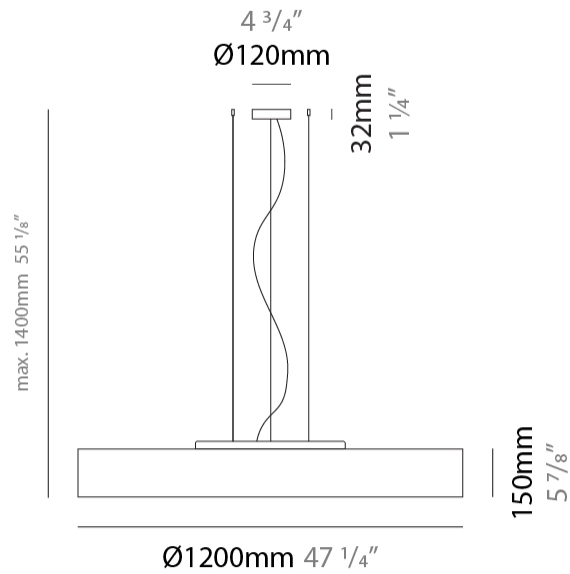

PROJECT	_____
TYPE	_____
SPECIFIER	_____
QUANTITY	_____
DATE	_____

MIRYA SUSPENSION

D51069-

base number   Finish
Options

1. To build a product code in our configurator select the specify button on the base model # product page
2. To build a manual product code on this datasheet choose from the options listed below in blue font and add the suffix to the base model #

GENERAL

Series: Mirya _____
Partner: Fambuena _____
Division: Design _____
Installation: Suspension _____
Product Type: Pendant _____
Mounting Location: Ceiling _____
Light Distribution: Direct / Indirect _____

PHYSICAL

Shape: Cylinder _____
Diameter (mm): 1200 _____
Diameter (in): 47 1/4 _____
Height (mm): 150 _____
Height (in): 5 7/8 _____
Max. Overall Height (mm): 1400 _____
Max. Overall Height (in): 55 1/8 _____
Diffuser: Opal Satined PMMA Diffuser _____
Fixture Finish: WHI / BLK / CHA / OWH / SIL / RED _____
Fixture Material: Cotton / Metal _____
Primary Material: Fabric _____
Cable Details: Cable length 2000mm / 79" _____

ELECTRICAL

Number of Lamps: 5 _____
Lamp Type: LED Retrofit _____
Lamp Shape: A19 _____
Bulb Included: Bulb Not Included _____
Total Output Wattage (W): 65 _____
Max. Wattage Per Lamp (W): 13 _____
Lamp Base: E26 _____
Input Voltage (V): 120 _____
Upon Request: 277Vac / GU24 _____

LED

OPTICAL

RATINGS AND CERTIFICATIONS

Certified By: Certified for North American Standards _____
IP rating: IP20 _____