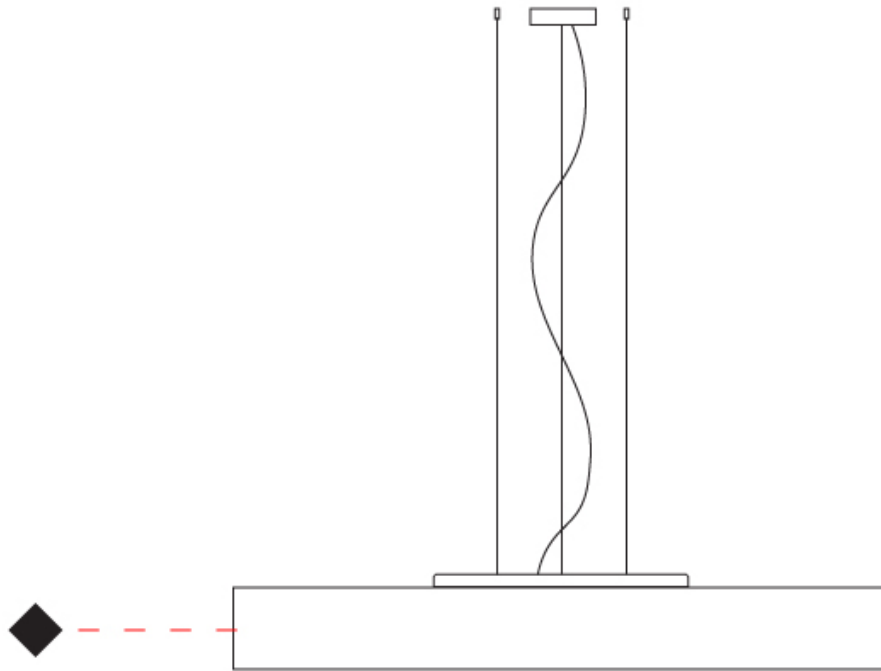

MIRYA SUSPENSION

D51069-

PROJECT

TYPE

SPECIFIER

QUANTITY

DATE

D