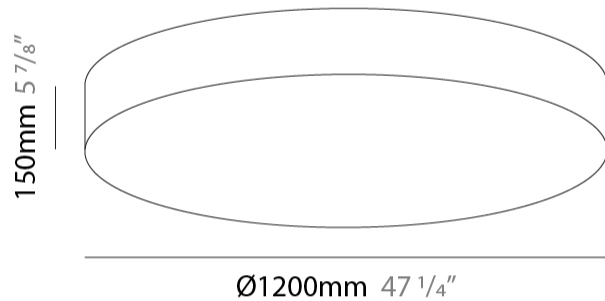

PROJECT
TYPE
SPECIFIER
QUANTITY
DATE

MIRYA SURFACE

D52001-

base number   Finish
Options

1. To build a product code in our configurator select the specify button on the base model # product page
2. To build a manual product code on this datasheet choose from the options listed below in blue font and add the suffix to the base model #

GENERAL

Series: Mirya
Brand: Fambuena
Division: Design
Mounting Type: Surface
Mounting Location: Ceiling
Subcategory: Ambient

PHYSICAL

Shape: Cylinder
Diameter (mm): 1200
Diameter (in): 47 1/4
Height (mm): 150
Height (in): 5 7/8
Light Distribution: Direct
Weight (kg): 6.8
Weight (lbs): 14.99
Diffuser: Opal Satined PMMA Diffuser
Fixture Finish: WHI / BLK / CHA / OWH / SIL / RED
Fixture Material: Metal / Cotton

ELECTRICAL

Number of Lamps: 5
Lamp Type: LED Retrofit
Lamp Shape: A19
Bulb Included: Bulb Included
Total Output Wattage (W): 65
Max. Wattage Per Lamp (W): 13
Lamp Base: E26
Input Voltage (V): 120
Upon Request: 277Vac / GU24

LED

OPTICAL

RATINGS AND CERTIFICATIONS

Certified By: Certified for North American Standards
IP rating: IP20