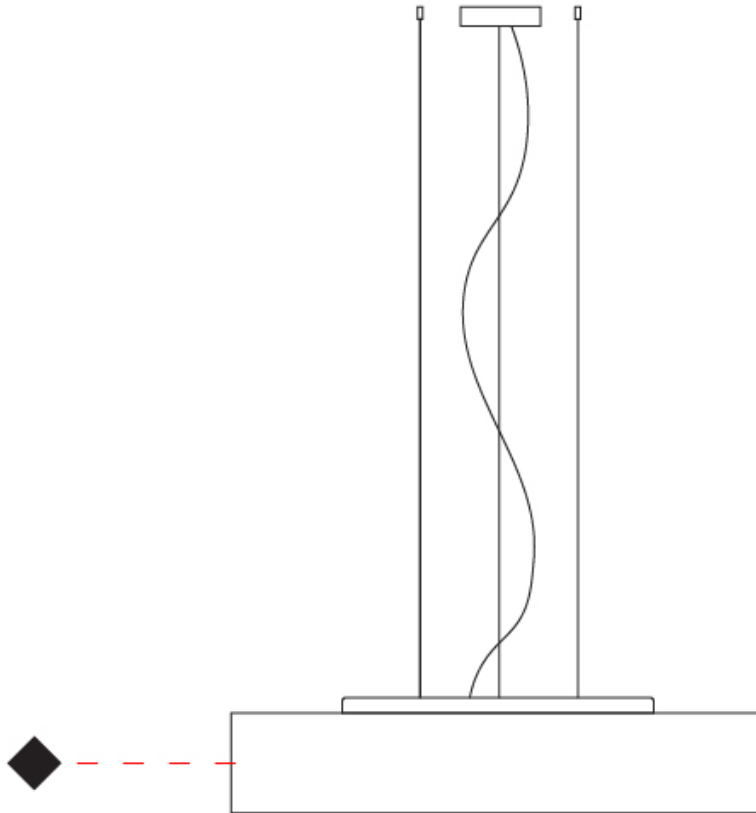

MIRYA SUSPENSION

D51068-

PROJECT

TYPE

SPECIFIER

QUANTITY

DATE

D