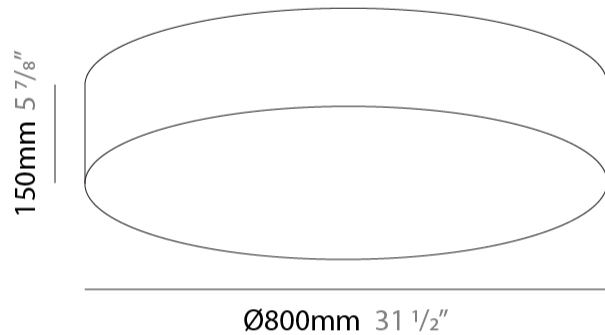

PROJECT
TYPE
SPECIFIER
QUANTITY
DATE

MIRYA SURFACE

D52000-

base number   Finish
Options

1. To build a product code in our configurator select the specify button on the base model # product page
2. To build a manual product code on this datasheet choose from the options listed below in blue font and add the suffix to the base model #

GENERAL

Series: Mirya
Brand: Fambuena
Division: Design
Mounting Type: Surface
Mounting Location: Ceiling
Subcategory: Ambient

PHYSICAL

Shape: Cylinder
Diameter (mm): 800
Diameter (in): 31 1/2
Height (mm): 150
Height (in): 5 7/8
Light Distribution: Direct
Weight (kg): 4.75
Weight (lbs): 10.47
Diffuser: Opal Satined PMMA Diffuser
Fixture Finish: WHI / BLK / CHA / OWH / SIL / RED
Fixture Material: Metal / Cotton

ELECTRICAL

Number of Lamps: 4
Lamp Type: LED Retrofit
Lamp Shape: A19
Bulb Included: Bulb Not Included
Total Output Wattage (W): 52
Max. Wattage Per Lamp (W): 13
Lamp Base: E26
Input Voltage (V): 120
Upon Request: 277Vac / GU24

LED

OPTICAL

RATINGS AND CERTIFICATIONS

Certified By: Certified for North American Standards
IP rating: IP20