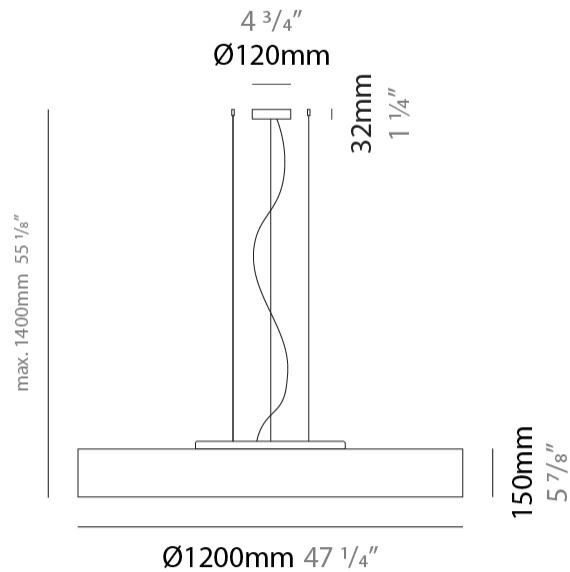

PROJECT	_____
TYPE	_____
SPECIFIER	_____
QUANTITY	_____
DATE	_____

MIRYA SUSPENSION

D51069-

base number   Finish
Options

1. To build a product code in our configurator select the specify button on the base model # product page
2. To build a manual product code on this datasheet choose from the options listed below in blue font and add the suffix to the base model #

GENERAL

Series: Mirya
Brand: Fambuena
Division: Design
Mounting Type: Suspension
Mounting Location: Ceiling
Subcategory: Ambient

PHYSICAL

Shape: Cylinder
Diameter (mm): 1200
Diameter (in): 47 1/4
Height (mm): 150
Height (in): 5 7/8
Max. Overall Height (mm): 1400
Max. Overall Height (in): 55 1/8
Light Distribution: Direct / Indirect
Diffuser: Opal Satined PMMA Diffuser
Fixture Finish: WHI / BLK / CHA / OWH / SIL / RED
Fixture Material: Metal / Cotton
Cable Details: Cable length 2000mm / 79"

ELECTRICAL

Number of Lamps: 5
Lamp Type: LED Retrofit
Lamp Shape: A19
Bulb Included: Bulb Not Included
Total Output Wattage (W): 65
Max. Wattage Per Lamp (W): 13
Lamp Base: E26
Input Voltage (V): 120
Upon Request: 277Vac / GU24

LED

OPTICAL

RATINGS AND CERTIFICATIONS

Certified By: Certified for North American Standards
IP rating: IP20