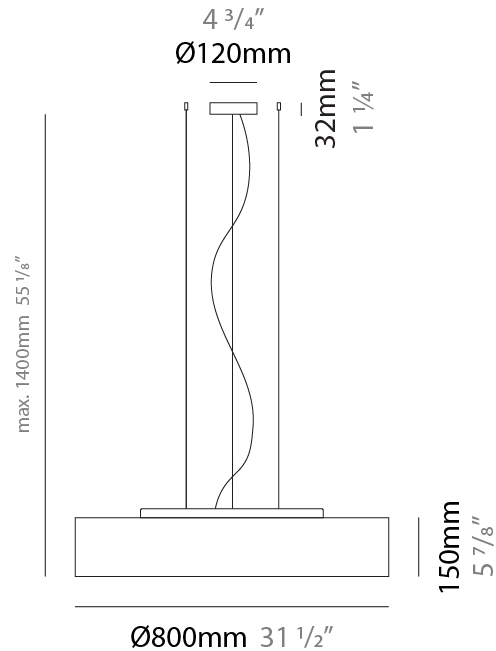

MIRYA SUSPENSION

D51068-

base number   Finish
Options

1. To build a product code in our configurator select the specify button on the base model # product page
2. To build a manual product code on this datasheet choose from the options listed below in blue font and add the suffix to the base model #

GENERAL

Series: Mirya
Brand: Fambuena
Division: Design
Mounting Type: Suspension
Mounting Location: Ceiling
Subcategory: Ambient

PHYSICAL

Shape: Cylinder
Diameter (mm): 800
Diameter (in): 31 1/2"
Height (mm): 150
Height (in): 5 7/8"
Max. Overall Height (mm): 1400
Max. Overall Height (in): 55 1/8"
Light Distribution: Direct / Indirect
Weight (kg): 5.1
Weight (lbs): 11.24
Diffuser: Opal Satined PMMA Diffuser
[Fixture Finish: WHI / BLK / CHA / OWH / SIL / RED](#)
Fixture Material: Metal / Cotton
Cable Details: Cable length 2000mm / 79"

ELECTRICAL

Number of Lamps: 4
Lamp Type: LED Retrofit
Lamp Shape: A19
Bulb Included: Bulb Not Included
Total Output Wattage (W): 52
Max. Wattage Per Lamp (W): 13
Lamp Base: E26
Input Voltage (V): 120
Upon Request: 277Vac / GU24

LED

OPTICAL

RATINGS AND CERTIFICATIONS

Certified By: Certified for North American Standards
IP rating: IP20