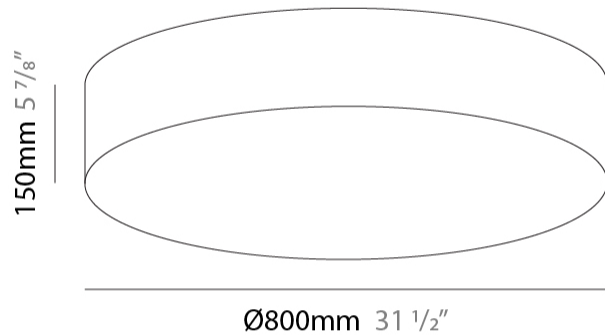

PROJECT
TYPE
SPECIFIER
QUANTITY
DATE

MIRYA SURFACE

D52000-

base number Finish
Options

1. To build a product code in our configurator select the specify button on the base model # product page
2. To build a manual product code on this datasheet choose from the options listed below in blue font and add the suffix to the base model #

GENERAL

Series: Mirya
Brand: Fambuena
Division: Design
Mounting Type: Surface
Mounting Location: Ceiling
Subcategory: Ambient

PHYSICAL

Shape: Cylinder
Diameter (mm): 800
Diameter (in): 31 1/2
Height (mm): 150
Height (in): 5 7/8
Light Distribution: Direct
Weight (kg): 4.75
Weight (lbs): 10.47
Diffuser: Opal Satined PMMA Diffuser
Fixture Finish: WHI / BLK / CHA / OWH / SIL / RED
Fixture Material: Metal / Cotton

ELECTRICAL

Number of Lamps: 4
Lamp Type: LED Retrofit
Lamp Shape: A19
Bulb Included: Bulb Not Included
Total Output Wattage (W): 52
Max. Wattage Per Lamp (W): 13
Lamp Base: E26
Input Voltage (V): 120
Upon Request: 277Vac / GU24

LED

OPTICAL

RATINGS AND CERTIFICATIONS

Certified By: Certified for North American Standards
IP rating: IP20